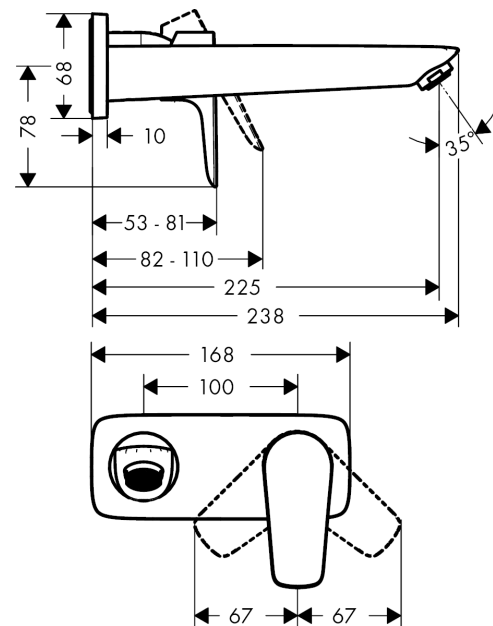

Talis E

Single lever basin mixer for concealed installation wall-mounted with spout 22.5 cm

Finish: **Matt Black** Article Number: **71734670**

Description

product features

- consists of: waste set, single lever basin mixer for concealed installation wall-mounted
- projection: 225 mm
- spray type: normal spray
- maximum flow rate at 3 bar: 5 l/min
- ceramic cartridge
- temperature limitation adjustable
- suitable for continuous flow water heaters
- non-closing waste set
- material waste set: metal
- connection type: basic set
- connection dimension: DN15
- handle can be positioned on the right or left, depending on the basic set installation

Technology

Design awards

Product image

Scale drawing

Talis E

Single lever basin mixer for concealed installation wall-mounted with spout 22.5 cm

Finish: **Matt Black** Article Number: **71734670**

Flowchart

Talis E

Single lever basin mixer for concealed installation wall-mounted with spout 22.5 cm

Finish: **Matt Black** Article Number: **71734670**

Installation examples

Talis E

Single lever basin mixer for concealed installation wall-mounted with spout 22.5 cm

Year of production: >09/19

Pos.	Description	Article Number	Price	PU
1	handle	92666670	€ 43,44	1
2	screw cover	96338000	€ 3,33	1
3	sleeve	98790670	€ 43,44	1
4	nut	95622000	€ 36,89	1
5	O-ring 39x1,5	98400000	€ 3,33	1
6	cartridge, assy	92730000	€ 58,67	1
7	locking screw for handle	95140000	€ 5,36	1
8	seal	95008000	€ 8,69	1
9	O-ring 26x2	98147000	€ 3,33	1
10	adapter for cartridge	95779000	€ 14,28	1
11	escutcheon	92239670	€ 88,06	1
12	O-ring 43x3	98418000	€ 3,33	1
13	spout 225 mm	92714670	€ 192,42	1
14	aerator M24x1 (5 l/min)	13185670	€ 28,20	1
15	hollow set screw M5x8	92851000	€ 3,33	1
16	escutcheon	95642670	€ 21,42	1
17	O-Ring 30x2	98186000	€ 3,33	1
18	connecting thread G½	95626000	€ 45,82	1
19	O-ring 13x2	98128000	€ 3,33	1
a	waste	50001000	-	1
b	extension set 25 mm for 13622180	31971000	-	1