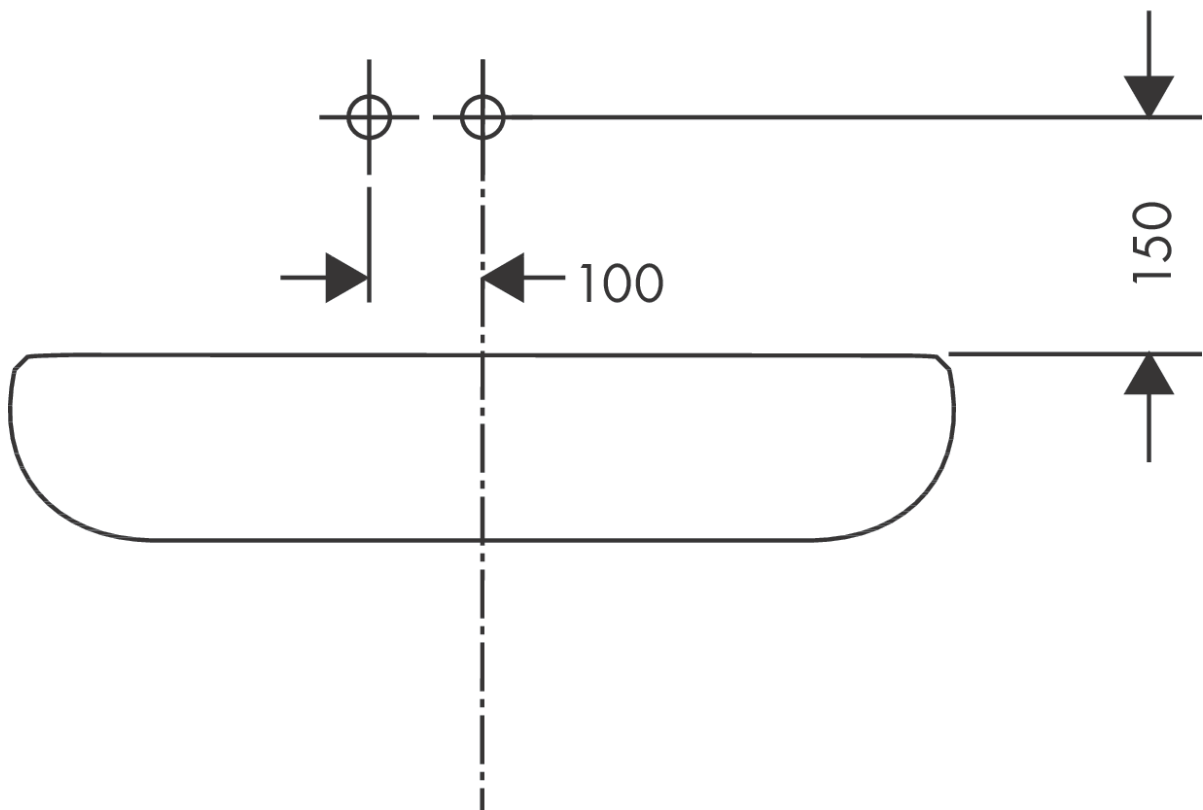

Talis E

Single lever basin mixer for concealed installation wall-mounted with spout 22.5 cm

Finish: **Matt Black** Article Number: **71734670**

Description

product features

- consists of: waste set, single lever basin mixer for concealed installation wall-mounted
- projection: 225 mm
- spray type: normal spray
- maximum flow rate at 3 bar: 5 l/min
- ceramic cartridge
- temperature limitation adjustable
- suitable for continuous flow water heaters
- non-closing waste set
- material waste set: metal
- connection type: basic set
- connection dimension: DN15
- handle can be positioned on the right or left, depending on the basic set installation

Technology

Design awards

Product image

Scale drawing

Talis E

Single lever basin mixer for concealed installation wall-mounted with spout 22.5 cm

Finish: **Matt Black** Article Number: **71734670**

Flowchart

Talis E

Single lever basin mixer for concealed installation wall-mounted with spout 22.5 cm

Finish: **Matt Black** Article Number: **71734670**

Installation examples

Talis E

Single lever basin mixer for concealed installation wall-mounted with spout 22.5 cm

Year of production: >09/19

Pos.	Description	Article Number	Price	PU
1	handle	92666670	€ 43,44	1
2	screw cover	96338000	€ 3,33	1
3	sleeve	98790670	€ 43,44	1
4	nut	95622000	€ 36,89	1
5	O-ring 39x1,5	98400000	€ 3,33	1
6	cartridge, assy	92730000	€ 58,67	1
7	locking screw for handle	95140000	€ 5,36	1
8	seal	95008000	€ 8,69	1
9	O-ring 26x2	98147000	€ 3,33	1
10	adapter for cartridge	95779000	€ 14,28	1
11	escutcheon	92239670	€ 88,06	1
12	O-ring 43x3	98418000	€ 3,33	1
13	spout 225 mm	92714670	€ 192,42	1
14	aerator M24x1 (5 l/min)	13185670	€ 28,20	1
15	hollow set screw M5x8	92851000	€ 3,33	1
16	escutcheon	95642670	€ 21,42	1
17	O-Ring 30x2	98186000	€ 3,33	1
18	connecting thread G½	95626000	€ 45,82	1
19	O-ring 13x2	98128000	€ 3,33	1
a	waste	50001000	-	1
b	extension set 25 mm for 13622180	31971000	-	1