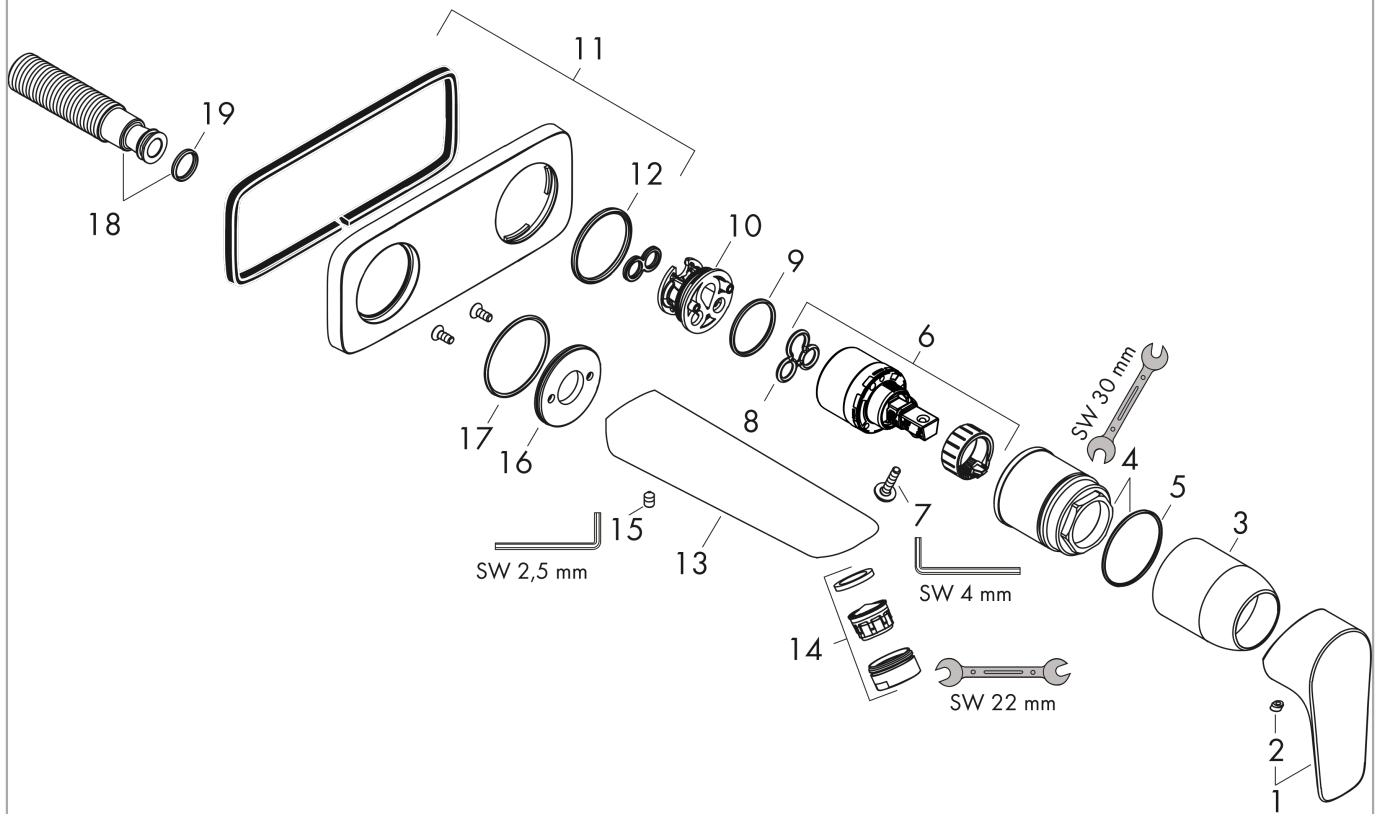

Talis E

Single lever basin mixer for concealed installation wall-mounted with spout 22.5 cm

Finish: **Matt Black** Article Number: **71734670**

Description

product features

- consists of: waste set, single lever basin mixer for concealed installation wall-mounted
- projection: 225 mm
- spray type: normal spray
- maximum flow rate at 3 bar: 5 l/min
- ceramic cartridge
- temperature limitation adjustable
- suitable for continuous flow water heaters
- non-closing waste set
- material waste set: metal
- connection type: basic set
- connection dimension: DN15
- handle can be positioned on the right or left, depending on the basic set installation

Talis E

Single lever basin mixer for concealed installation wall-mounted with spout 22.5 cm

Finish: **Matt Black** Article Number: **71734670**

Installation examples

Talis E

Single lever basin mixer for concealed installation wall-mounted with spout 22.5 cm

Finish: **Matt Black** Article Number: **71734670**

Exploded Drawing

Year of production: >09/19

Talis E**Single lever basin mixer for concealed installation wall-mounted with spout 22.5 cm**Finish: **Matt Black** Article Number: **71734670****Spare part list**

Year of production: >09/19

Pos.	Description	Article Number	Price	PU
1	handle	92666670	€ 43,44	1
2	screw cover	96338000	€ 3,33	1
3	sleeve	98790670	€ 43,44	1
4	nut	95622000	€ 36,89	1
5	O-ring 39x1,5	98400000	€ 3,33	1
6	cartridge, assy	92730000	€ 58,67	1
7	locking screw for handle	95140000	€ 5,36	1
8	seal	95008000	€ 8,69	1
9	O-ring 26x2	98147000	€ 3,33	1
10	adapter for cartridge	95779000	€ 14,28	1
11	escutcheon	92239670	€ 88,06	1
12	O-ring 43x3	98418000	€ 3,33	1
13	spout 225 mm	92714670	€ 192,42	1
14	aerator M24x1 (5 l/min)	13185670	€ 28,20	1
15	hollow set screw M5x8	92851000	€ 3,33	1
16	escutcheon	95642670	€ 21,42	1
17	O-Ring 30x2	98186000	€ 3,33	1
18	connecting thread G½	95626000	€ 45,82	1
19	O-ring 13x2	98128000	€ 3,33	1
a	waste	50001000	-	1
b	extension set 25 mm for 13622180	31971000	-	1