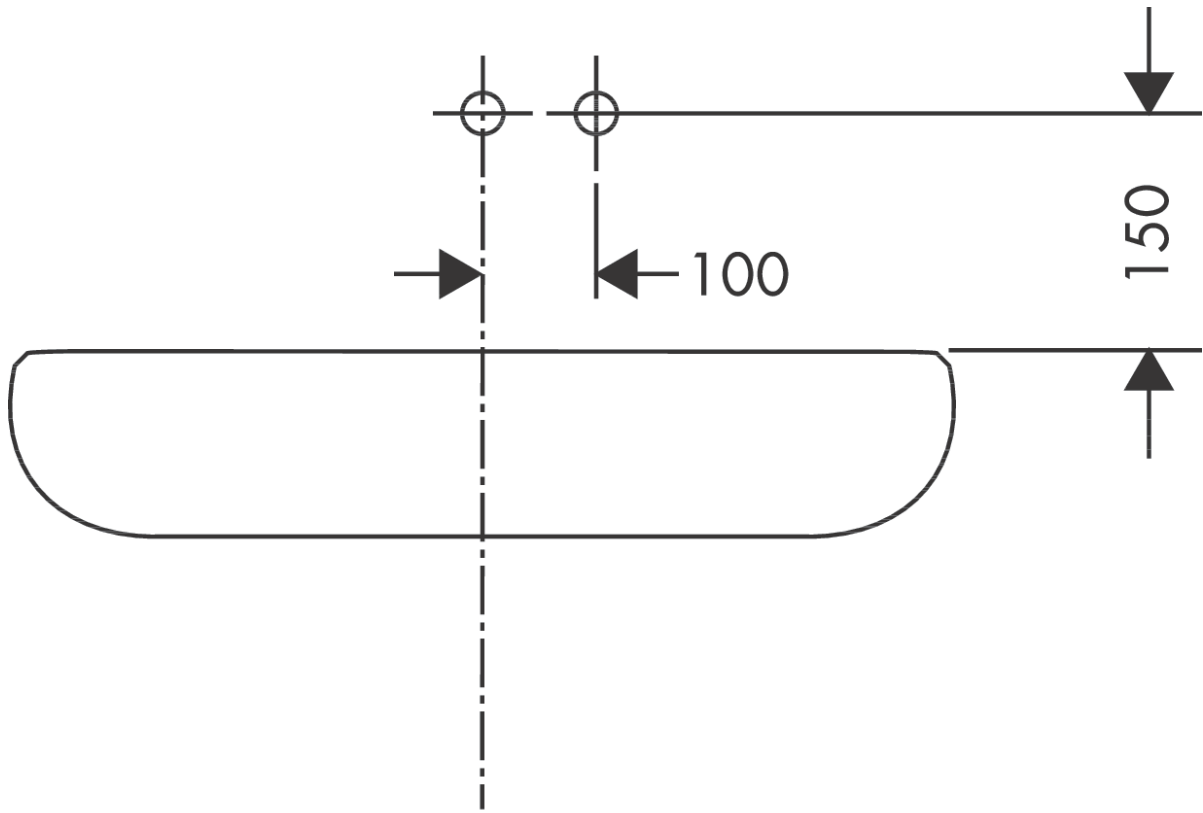

Talis E

Single lever basin mixer for concealed installation wall-mounted with spout 22.5 cm

Finish: **Matt Black** Article Number: **71734670**

Description

product features

- consists of: waste set, single lever basin mixer for concealed installation wall-mounted
- projection: 225 mm
- spray type: normal spray
- maximum flow rate at 3 bar: 5 l/min
- ceramic cartridge
- temperature limitation adjustable
- suitable for continuous flow water heaters
- non-closing waste set
- material waste set: metal
- connection type: basic set
- connection dimension: DN15
- handle can be positioned on the right or left, depending on the basic set installation

Technology

Design awards

Product image

Scale drawing

Talis E

Single lever basin mixer for concealed installation wall-mounted with spout 22.5 cm

Finish: **Matt Black** Article Number: **71734670**

Flowchart

Talis E

Single lever basin mixer for concealed installation wall-mounted with spout 22.5 cm

Finish: **Matt Black** Article Number: **71734670**

Installation examples

Talis E

Single lever basin mixer for concealed installation wall-mounted with spout 22.5 cm

Year of production: >09/19

Pos.	Description	Article Number	Price	PU
1	handle	92666670	€ 43,44	1
2	screw cover	96338000	€ 3,33	1
3	sleeve	98790670	€ 43,44	1
4	nut	95622000	€ 36,89	1
5	O-ring 39x1,5	98400000	€ 3,33	1
6	cartridge, assy	92730000	€ 58,67	1
7	locking screw for handle	95140000	€ 5,36	1
8	seal	95008000	€ 8,69	1
9	O-ring 26x2	98147000	€ 3,33	1
10	adapter for cartridge	95779000	€ 14,28	1
11	escutcheon	92239670	€ 88,06	1
12	O-ring 43x3	98418000	€ 3,33	1
13	spout 225 mm	92714670	€ 192,42	1
14	aerator M24x1 (5 l/min)	13185670	€ 28,20	1
15	hollow set screw M5x8	92851000	€ 3,33	1
16	escutcheon	95642670	€ 21,42	1
17	O-Ring 30x2	98186000	€ 3,33	1
18	connecting thread G½	95626000	€ 45,82	1
19	O-ring 13x2	98128000	€ 3,33	1
a	waste	50001000	-	1
b	extension set 25 mm for 13622180	31971000	-	1