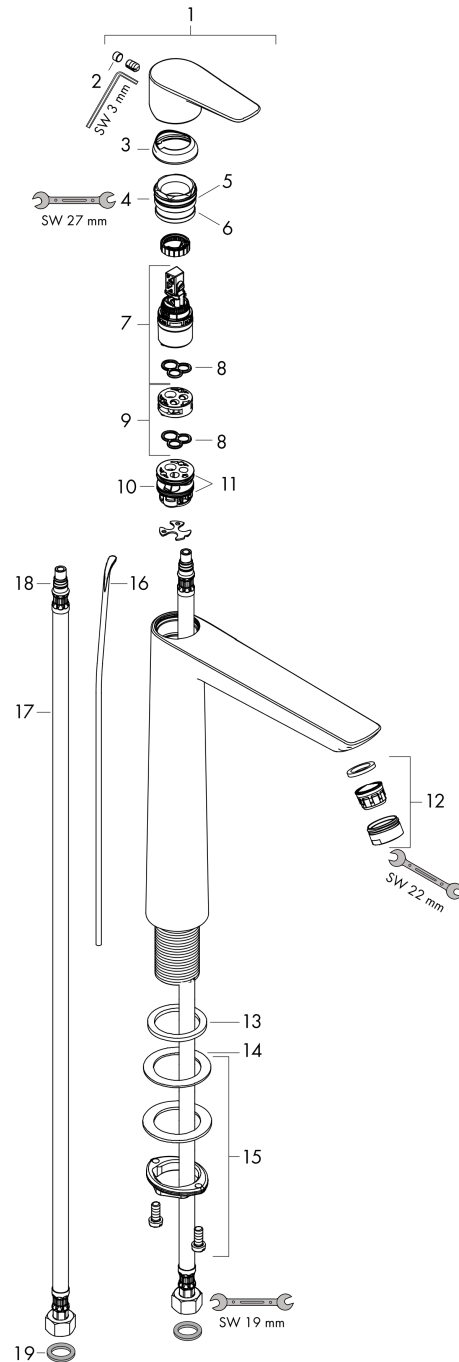

Talis E

Single lever basin mixer 240 for washbowls with pop-up waste set

Surfaces: **Brushed Bronze** Article Number: **71716140**

Description

product features

- consists of: single lever basin mixer, waste set
- ComfortZone 240
- projection: 183 mm
- spout height: 234 mm
- spray type: normal spray
- maximum flow rate at 3 bar: 5 l/min
- ceramic cartridge
- temperature limitation adjustable
- suitable for continuous flow water heaters
- pop-up waste set G 1¼
- material waste set: metal
- connection type: G ¾ connections
- connection dimension: DN15

Technology

Design awards

Product image

Scale drawing

Talis E
Single lever basin mixer 240 for washbowls with pop-up waste set
 Surfaces: **Brushed Bronze** Article Number: **71716140**

Flowchart

Talis E
Single lever basin mixer 240 for washbowls with pop-up waste set
 Surfaces: **Brushed Bronze** Article Number: **71716140**

Exploded Drawing

Year of production: >07/19

Talis E

Single lever basin mixer 240 for washbowls with pop-up waste set

Surfaces: **Brushed Bronze** Article Number: **71716140**

Spare part list

Year of production: >07/19

Pos.	Description	Article Number	Price	PU
1	handle	92687140	€ 67,00	1
2	screw cover	95704000	€ 3,21	1
3	flange	92625140	€ 42,36	1
4	nut	92689000	€ 22,37	1
5	O-ring 25x1,5	98146000	€ 3,21	1
6	O-ring 27x1,5	92527000	€ 11,31	1
7	cartridge, assy	97685000	€ 57,12	1
8	seal	98865000	€ 28,20	1
9	adapter for cartridge	92628000	€ 18,33	1
10	adapter for cartridge	98866000	€ 28,20	1
11	O-ring 23x2	98398000	€ 3,21	1
12	aerator M24x1 (5 l/min)	13185140	€ 26,89	1
13	flat seal	98749000	€ 5,24	1
14	lever collar	97548000	€ 3,21	1
15	fixing set (Ø 32)	13961000	€ 22,37	1
16	pull rod	96657140	€ 17,02	1
17	connection hose 600 mm M8x0,75 G3/8	96556000	€ 22,37	1
18	O-ring 7x1,5	98422000	€ 3,21	1
19	sealing set	95581000	€ 5,24	1
a	pop up waste	94139140	€ 150,65	1
b	fixation extension 35 mm	13898000	€ 70,57	1