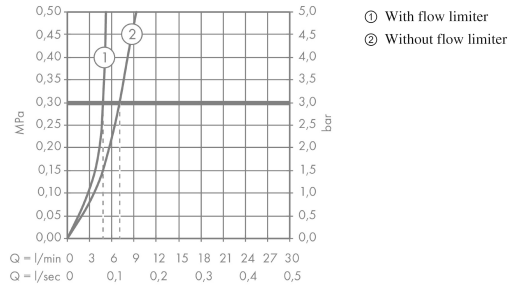

Talis E

Single lever basin mixer 240 for washbowls with pop-up waste set

Surfaces: **Brushed Bronze** Article Number: **71716140**

Description

product features

- consists of: single lever basin mixer, waste set
- ComfortZone 240
- projection: 183 mm
- spout height: 234 mm
- spray type: normal spray
- maximum flow rate at 3 bar: 5 l/min
- ceramic cartridge
- temperature limitation adjustable
- suitable for continuous flow water heaters
- pop-up waste set G 1¼
- material waste set: metal
- connection type: G ¾ connections
- connection dimension: DN15

Technology

Design awards

Product image

Scale drawing

Talis E
Single lever basin mixer 240 for washbowls with pop-up waste set
 Surfaces: **Brushed Bronze** Article Number: **71716140**

Flowchart

Talis E
Single lever basin mixer 240 for washbowls with pop-up waste set
 Surfaces: **Brushed Bronze** Article Number: **71716140**