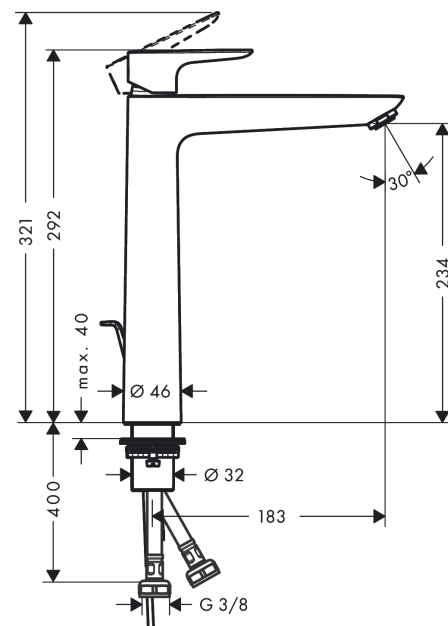

Talis E

Single lever basin mixer 240 for washbowls with pop-up waste set

Surfaces: **Brushed Bronze** Article Number: **71716140**

Description

product features

- consists of: single lever basin mixer, waste set
- ComfortZone 240
- projection: 183 mm
- spout height: 234 mm
- spray type: normal spray
- maximum flow rate at 3 bar: 5 l/min
- ceramic cartridge
- temperature limitation adjustable
- suitable for continuous flow water heaters
- pop-up waste set G 1¼
- material waste set: metal
- connection type: G ¾ connections
- connection dimension: DN15

Technology

Design awards

Product image

Scale drawing

Talis E
Single lever basin mixer 240 for washbowls with pop-up waste set
 Surfaces: **Brushed Bronze** Article Number: **71716140**

Flowchart

Talis E
Single lever basin mixer 240 for washbowls with pop-up waste set
 Surfaces: **Brushed Bronze** Article Number: **71716140**

Exploded Drawing

Year of production: >07/19

Talis E

Single lever basin mixer 240 for washbowls with pop-up waste set

Surfaces: **Brushed Bronze** Article Number: **71716140**

Spare part list

Year of production: >07/19

Pos.	Description	Article Number	Price	PU
1	handle	92687140	€ 67,00	1
2	screw cover	95704000	€ 3,21	1
3	flange	92625140	€ 42,36	1
4	nut	92689000	€ 22,37	1
5	O-ring 25x1,5	98146000	€ 3,21	1
6	O-ring 27x1,5	92527000	€ 11,31	1
7	cartridge, assy	97685000	€ 57,12	1
8	seal	98865000	€ 28,20	1
9	adapter for cartridge	92628000	€ 18,33	1
10	adapter for cartridge	98866000	€ 28,20	1
11	O-ring 23x2	98398000	€ 3,21	1
12	aerator M24x1 (5 l/min)	13185140	€ 26,89	1
13	flat seal	98749000	€ 5,24	1
14	lever collar	97548000	€ 3,21	1
15	fixing set (Ø 32)	13961000	€ 22,37	1
16	pull rod	96657140	€ 17,02	1
17	connection hose 600 mm M8x0,75 G3/8	96556000	€ 22,37	1
18	O-ring 7x1,5	98422000	€ 3,21	1
19	sealing set	95581000	€ 5,24	1
a	pop up waste	94139140	€ 150,65	1
b	fixation extension 35 mm	13898000	€ 70,57	1