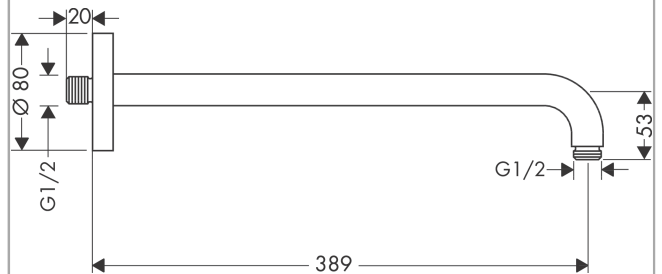

Shower arm 38.9 cm

Surfaces: **Matt Black** Article Number: **27413670**

Description

product features

- length: 389 mm
- installation type: exposed installation
- material: brass
- version: 90° angle
- connection type: G 1/2

Design awards

Product image

Scale drawing

Shower arm 38.9 cm

Surfaces: **Matt Black**

Article Number: **27413670**

Exploded Drawing

Year of production: >12/20

Shower arm 38.9 cm

Surfaces: **Matt Black**

Article Number: **27413670**

Spare part list

Year of production: >12/20

Pos.	Description	Article Number	Price	PU
1	mounting kit	95208000	€ 57,12	1
2	mounting set	40916000	€ 5,24	1
3	O-ring 34x2	98383000	€ 5,24	1
4	escutcheon Ø 80 mm	98940670	€ 33,56	1
5	O-ring 16x2	98133000	€ 3,21	1