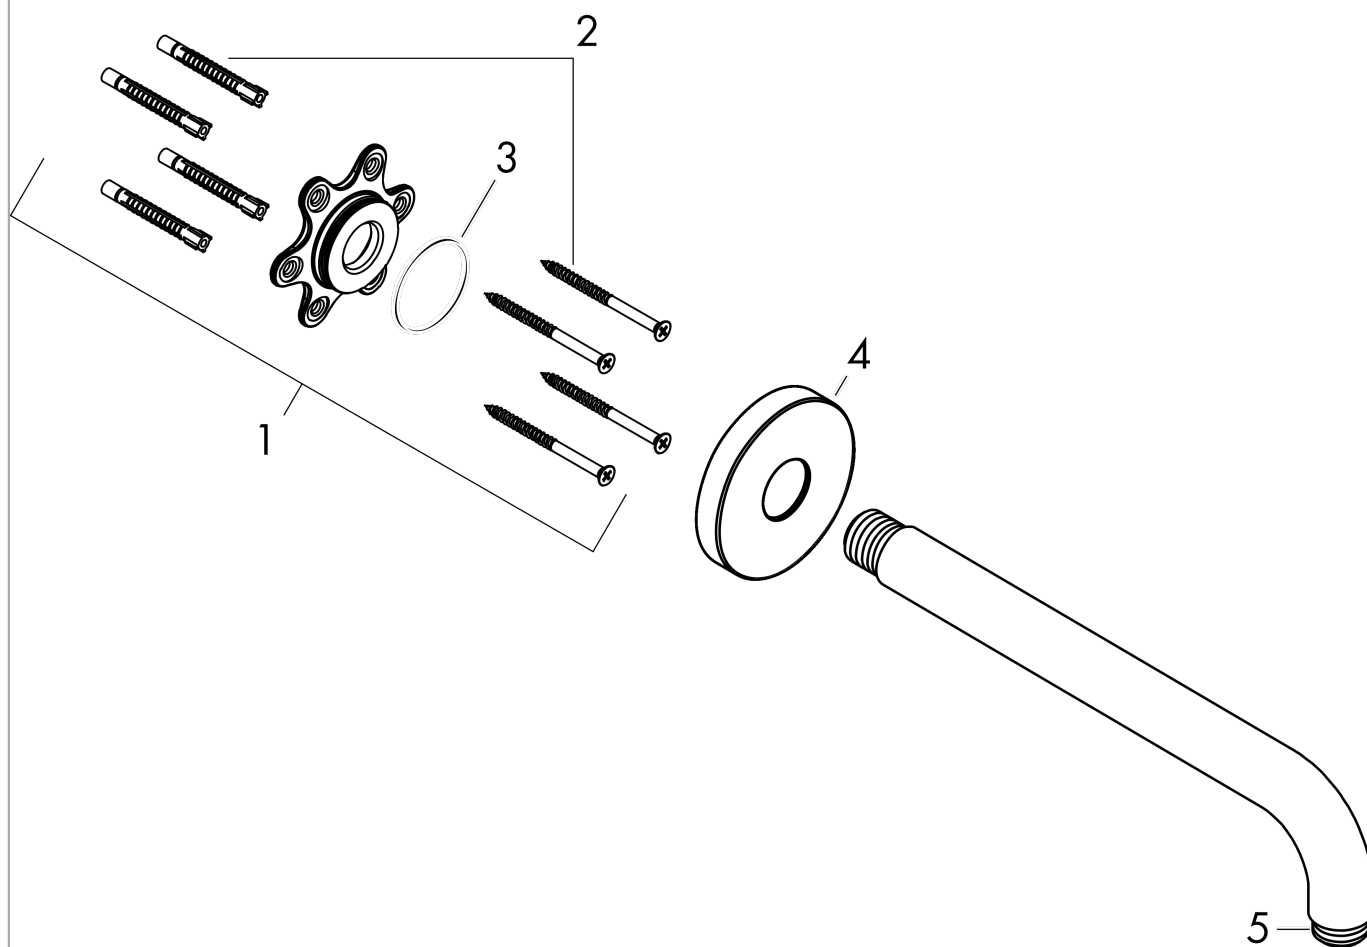

Shower arm 38.9 cm

Surfaces: **Matt Black** Article Number: **27413670**

Description

product features

- length: 389 mm
- installation type: exposed installation
- material: brass
- version: 90° angle
- connection type: G 1/2

Design awards

Product image

Scale drawing

Shower arm 38.9 cm

Surfaces: **Matt Black**

Article Number: **27413670**

Exploded Drawing

Year of production: >12/20

Shower arm 38.9 cm

Surfaces: **Matt Black**

Article Number: **27413670**

Spare part list

Year of production: >12/20

Pos.	Description	Article Number	Price	PU
1	mounting kit	95208000	€ 57,12	1
2	mounting set	40916000	€ 5,24	1
3	O-ring 34x2	98383000	€ 5,24	1
4	escutcheon Ø 80 mm	98940670	€ 33,56	1
5	O-ring 16x2	98133000	€ 3,21	1