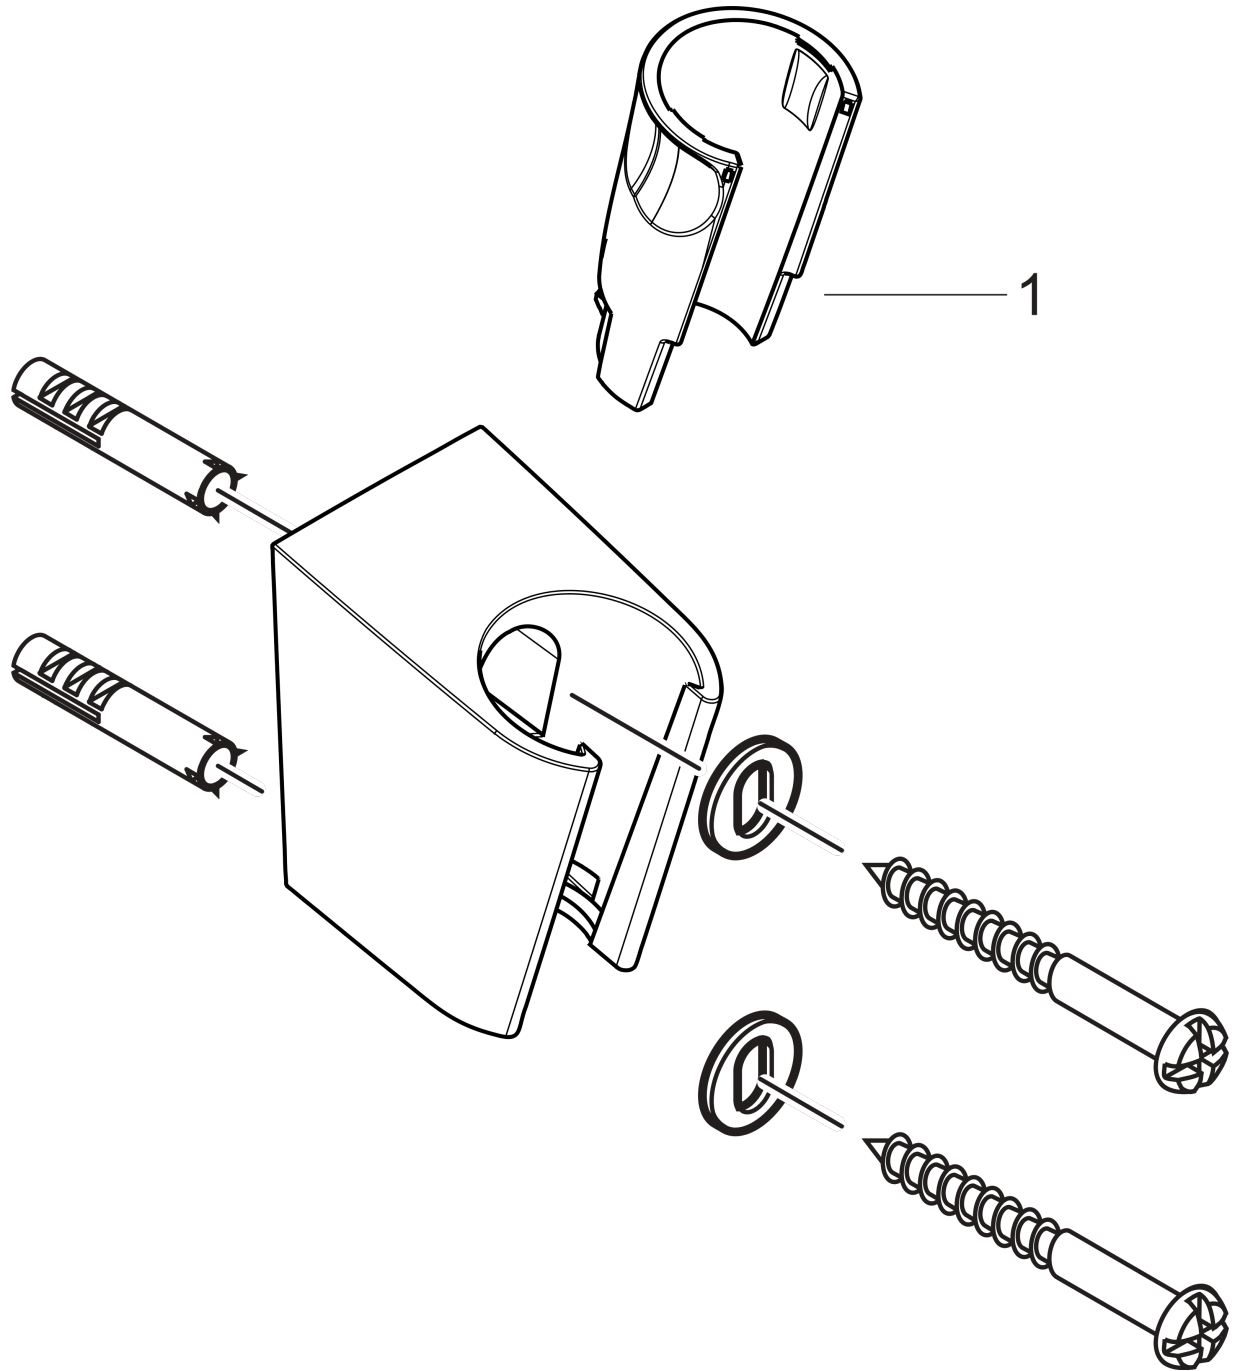

Shower holder Porter S

Surfaces: **Brushed Bronze**

Article Number: **28331140**

Description

product features

- fixed holding position
- for hoses with conical nut
- material: plastic

Design awards

Product image

Scale drawing

Shower holder Porter S

Surfaces: **Brushed Bronze**

Article Number: **28331140**

Exploded Drawing

Year of production: >11/16

Shower holder Porter S
 Surfaces: **Brushed Bronze** Article Number: **28331140**