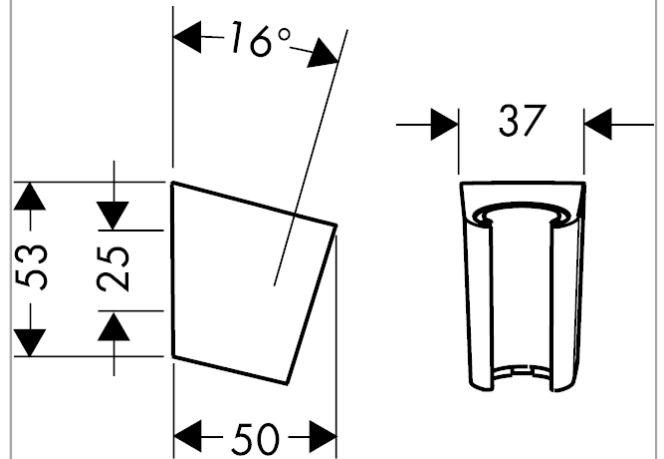

Shower holder Porter S

Surfaces: **Brushed Bronze**

Article Number: **28331140**

Description

product features

- fixed holding position
- for hoses with conical nut
- material: plastic

Design awards

Product image

Scale drawing

Shower holder Porter S

Surfaces: **Brushed Bronze**

Article Number: **28331140**

Exploded Drawing

Year of production: >11/16

Shower holder Porter S
 Surfaces: **Brushed Bronze** Article Number: **28331140**