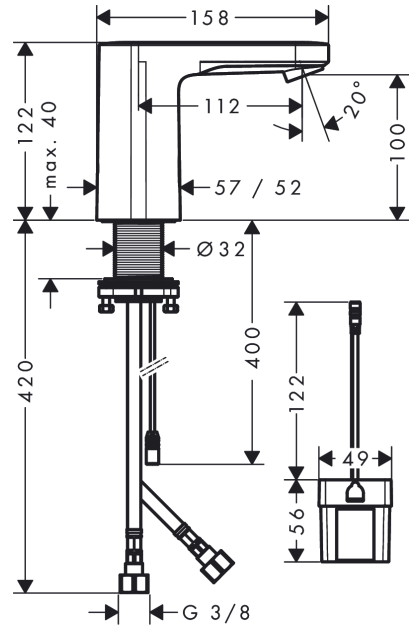

Scale drawing