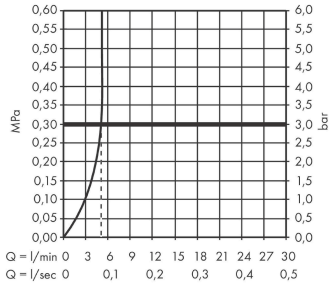

Vernis Blend

Electronic basin mixer with temperature pre-adjustment battery operation

Surfaces: **Chrome** Article Number: **71502000**

Product image

Scale drawing

Flowchart