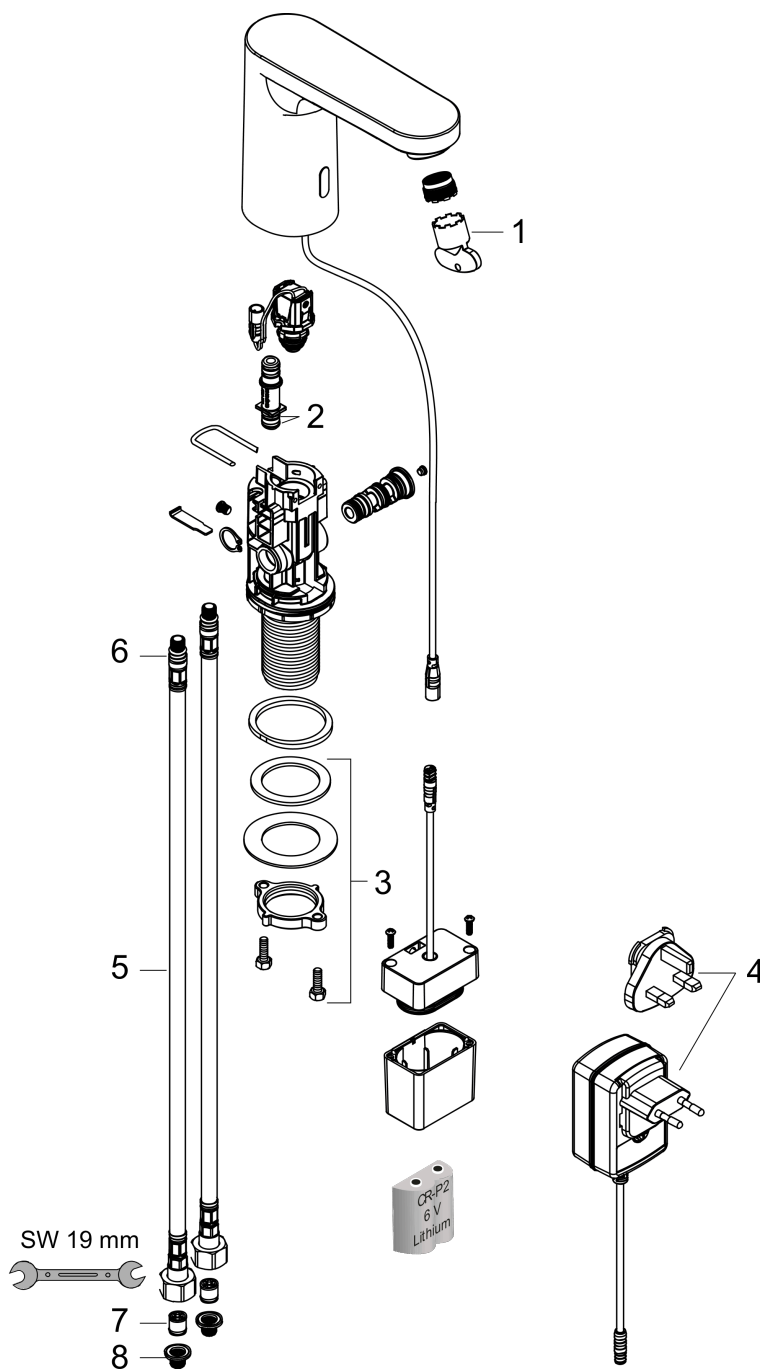

Technology

Vernis Blend

Electronic basin mixer with temperature pre-adjustment battery operation

Surfaces: **Chrome** Article Number: **71502000**

Product image

Scale drawing

Flowchart

Vernis Blend

Electronic basin mixer with temperature pre-adjustment battery operation

Surfaces: **Chrome** Article Number: **71502000**

Exploded Drawing

Year of production: >05/21

Vernis Blend

Electronic basin mixer with temperature pre-adjustment battery operation

Surfaces: **Chrome** Article Number: **71502000**

Spare part list

Year of production: >05/21

Pos.	Description	Article Number	Price	PU
1	service tool	93750000	-	1
2	O-ring 8x1,5	98423000	-	1
3	fixing set (Ø 32)	13961000	-	1
4	transformer	94269000	-	1
5	connection hose 450 mm M8x0,75 G3/8	93405000	-	1
6	O-ring 7x1,5	98422000	-	1
7	non return valve DW 10	96456000	-	1
8	filter packing	95291000	-	1
a	-	15346000	-	1
b	fixation extension 35 mm	13898000	-	1