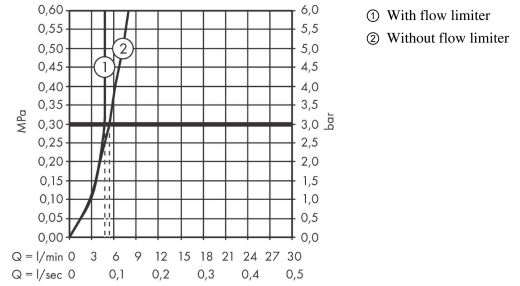

Technology

Vernis Blend

Electronic basin mixer with temperature pre-adjustment battery operation

Surfaces: **Chrome** Article Number: **71502000**

Product image

Scale drawing

Flowchart

Vernis Blend