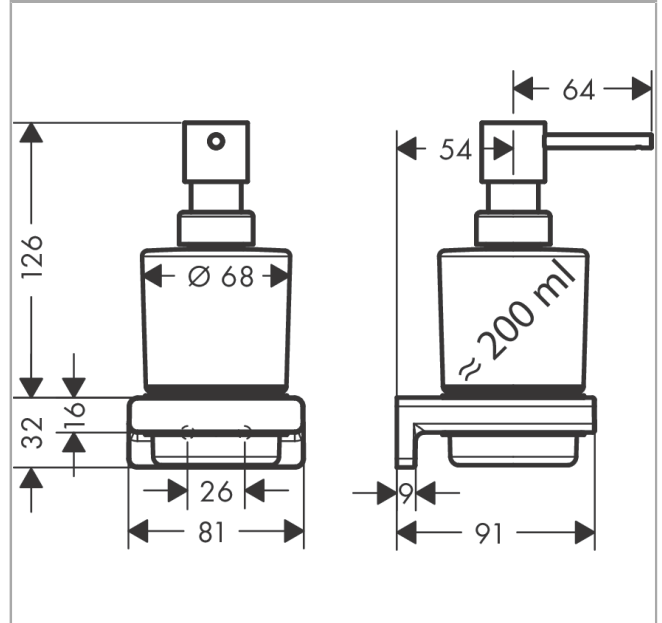

##### product features

- wall-mounted
- material: glass
- filling capacity 200 ml
- dosage 2 ml
- material holder: metal
- type of soap: liquid soap

#### Scale drawing

**AddStoris**  
**Liquid soap dispenser**

Surfaces: **Chrome**    Article Number: **41745000**

## Exploded Drawing

Year of production: >04/21

**AddStoris**  
**Liquid soap dispenser**  
 Surfaces: **Chrome** Article Number: **41745000**