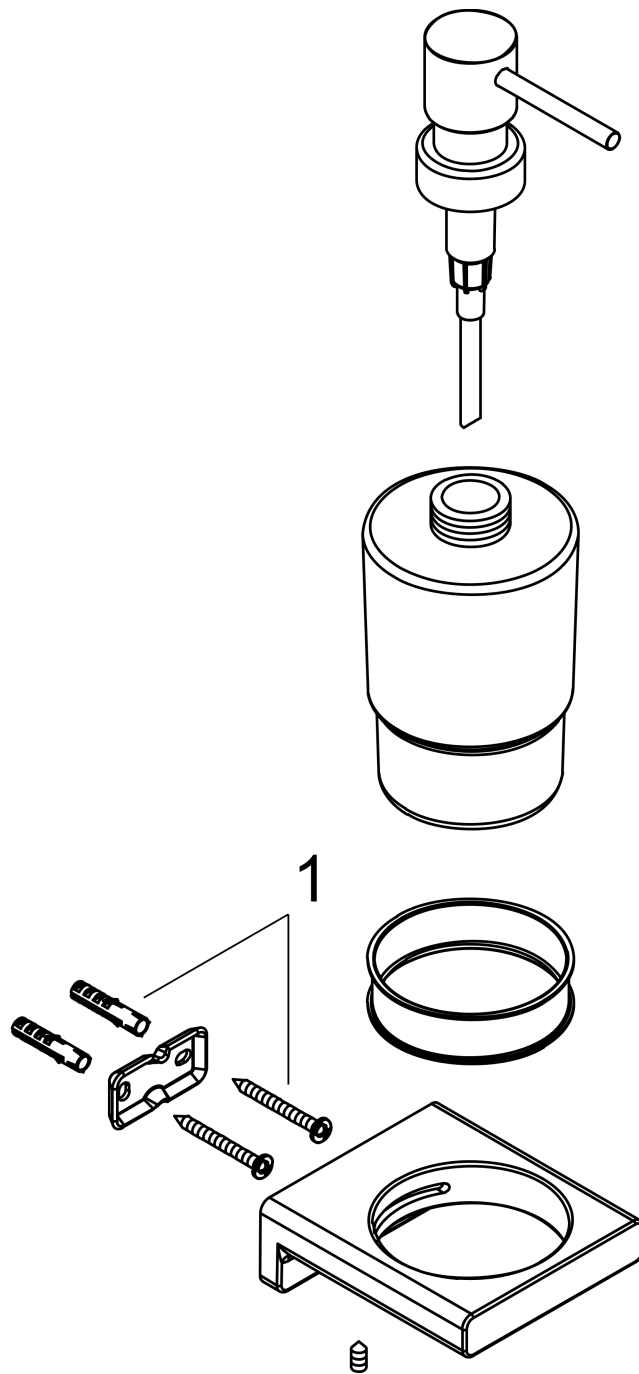

##### product features

- wall-mounted
- material: glass
- filling capacity 200 ml
- dosage 2 ml
- material holder: metal
- type of soap: liquid soap

#### Product image

#### Scale drawing

**AddStoris**  
**Liquid soap dispenser**

Surfaces: **Chrome**    Article Number: **41745000**

## Exploded Drawing

Year of production: >04/21

**AddStoris**  
**Liquid soap dispenser**  
 Surfaces: **Chrome** Article Number: **41745000**