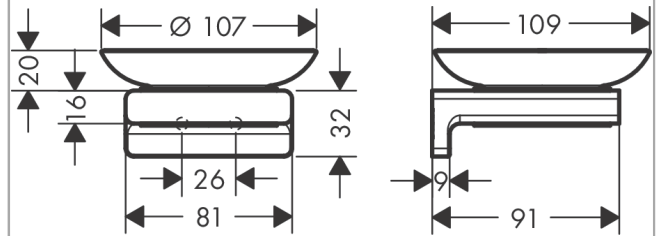

AddStoris

Soap dish

Surfaces: **Chrome** Article Number: **41746000**

Description

product features

- material recess: ceramic
- material: metal
- wall-mounted

Design awards

reddot winner 2021

Product image

Scale drawing

AddStoris
Soap dish

Surfaces: **Chrome** Article Number: **41746000**

Exploded Drawing

Year of production: >04/21

AddStoris
Soap dish
 Surfaces: **Chrome** Article Number: **41746000**

Spare part list

Year of production: >04/21

Pos.	Description	Article Number	Price	PU
1	mounting set	40915000	-	1