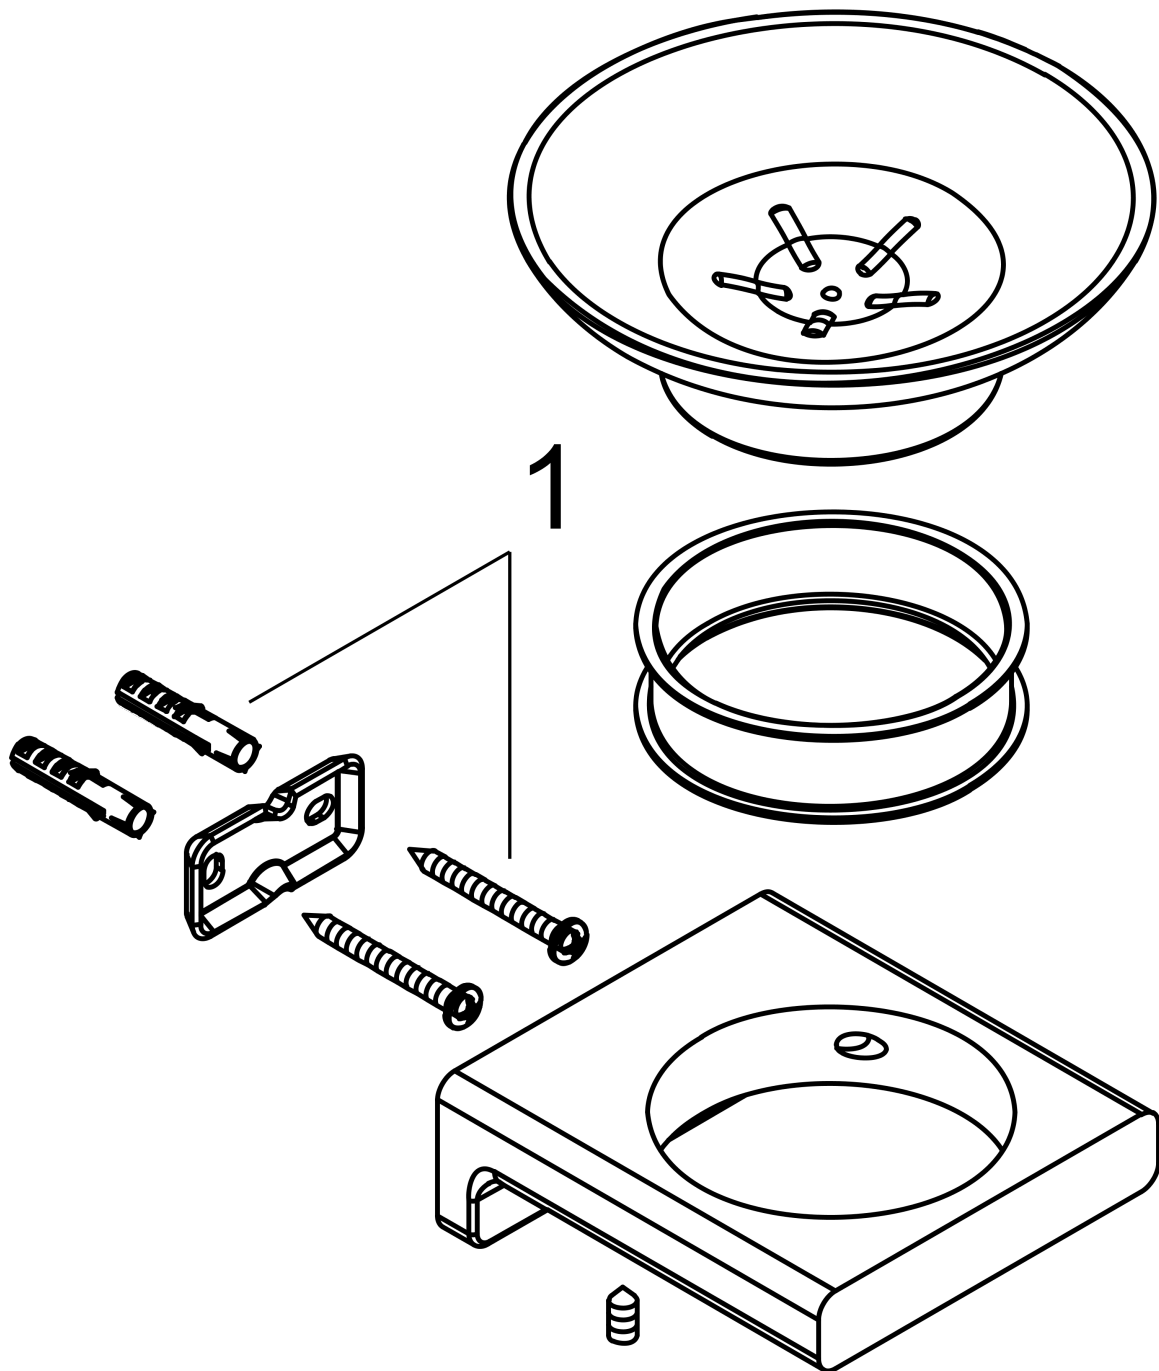

AddStoris

Soap dish

Surfaces: **Chrome** Article Number: **41746000**

Description

product features

- material recess: ceramic
- material: metal
- wall-mounted

Design awards

reddot winner 2021

Product image

Scale drawing

AddStoris
Soap dish

Surfaces: **Chrome** Article Number: **41746000**

Exploded Drawing

Year of production: >04/21

AddStoris
Soap dish
 Surfaces: **Chrome** Article Number: **41746000**

Spare part list

Year of production: >04/21

Pos.	Description	Article Number	Price	PU
1	mounting set	40915000	-	1