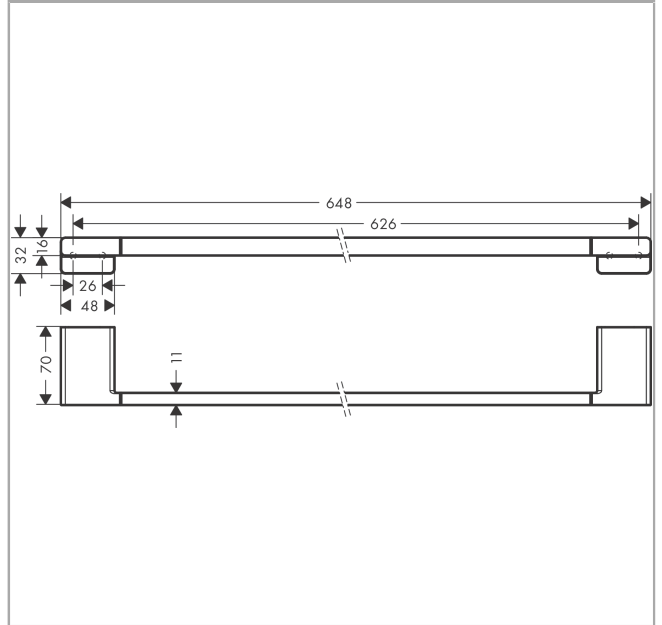

AddStoris

Bath towel rail

Surfaces: **Chrome** Article Number: **41747000**

Description

product features

- material: metal
- length 648 mm
- wall-mounted
- drilling distance 626 mm
- wall-mounted
- material holder: metal

Design awards

reddot winner 2021

Product image

Scale drawing

AddStoris

Bath towel rail

Surfaces: **Chrome**

Article Number: **41747000**

Exploded Drawing

Year of production: >04/21

AddStoris
Bath towel rail
 Surfaces: **Chrome** Article Number: **41747000**

Spare part list

Year of production: >04/21

Pos.	Description	Article Number	Price	PU
1	mounting set	40915000	-	1