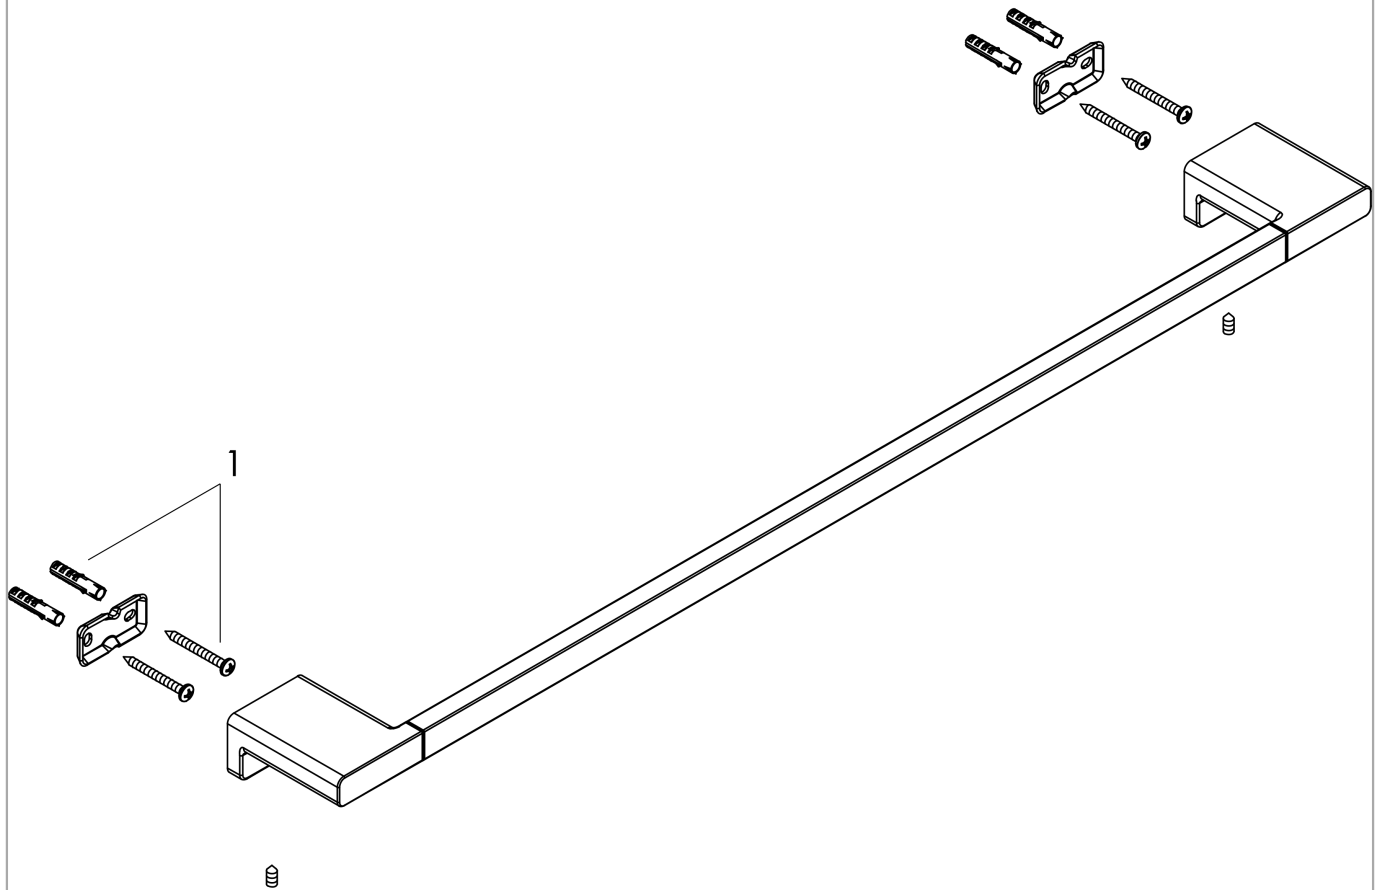

AddStoris

Bath towel rail

Surfaces: **Chrome** Article Number: **41747000**

Description

product features

- material: metal
- length 648 mm
- wall-mounted
- drilling distance 626 mm
- wall-mounted
- material holder: metal

Design awards

reddot winner 2021

Product image

Scale drawing

AddStoris

Bath towel rail

Surfaces: **Chrome**

Article Number: **41747000**

Exploded Drawing

Year of production: >04/21

AddStoris
Bath towel rail
 Surfaces: **Chrome** Article Number: **41747000**

Spare part list

Year of production: >04/21

Pos.	Description	Article Number	Price	PU
1	mounting set	40915000	-	1