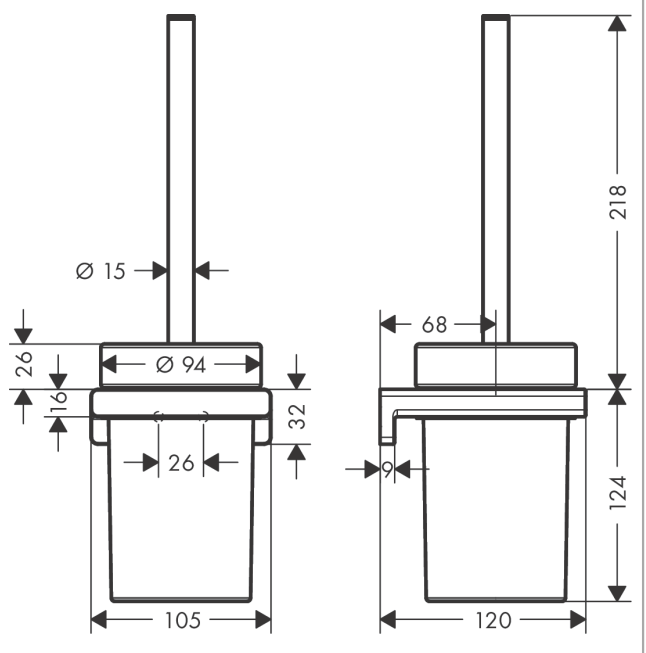

##### product features

- material: metal
- material recess: matt glass
- accent colour: white
- square design
- with separate recess
- concealed fastening
- wall-mounted

#### Scale drawing