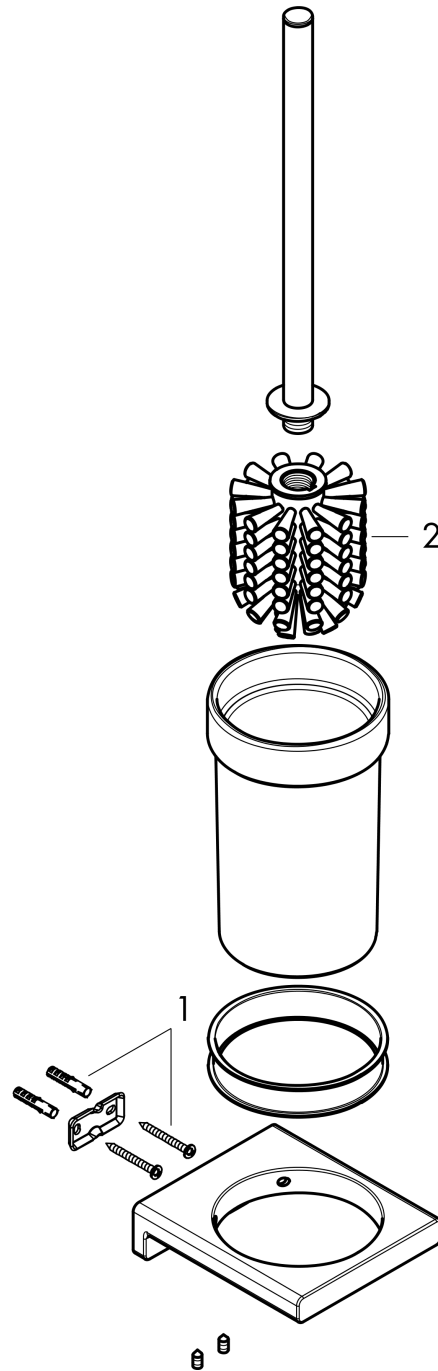

### Toilet brush holder wall-mounted

Surfaces: **Chrome** Article Number: **41752000**

##### product features

- material: metal
- material recess: matt glass
- accent colour: white
- square design
- with separate recess
- concealed fastening
- wall-mounted

#### Scale drawing

## Exploded Drawing

Year of production: >04/21

**AddStoris**  
**Toilet brush holder wall-mounted**  
 Surfaces: **Chrome** Article Number: **41752000**