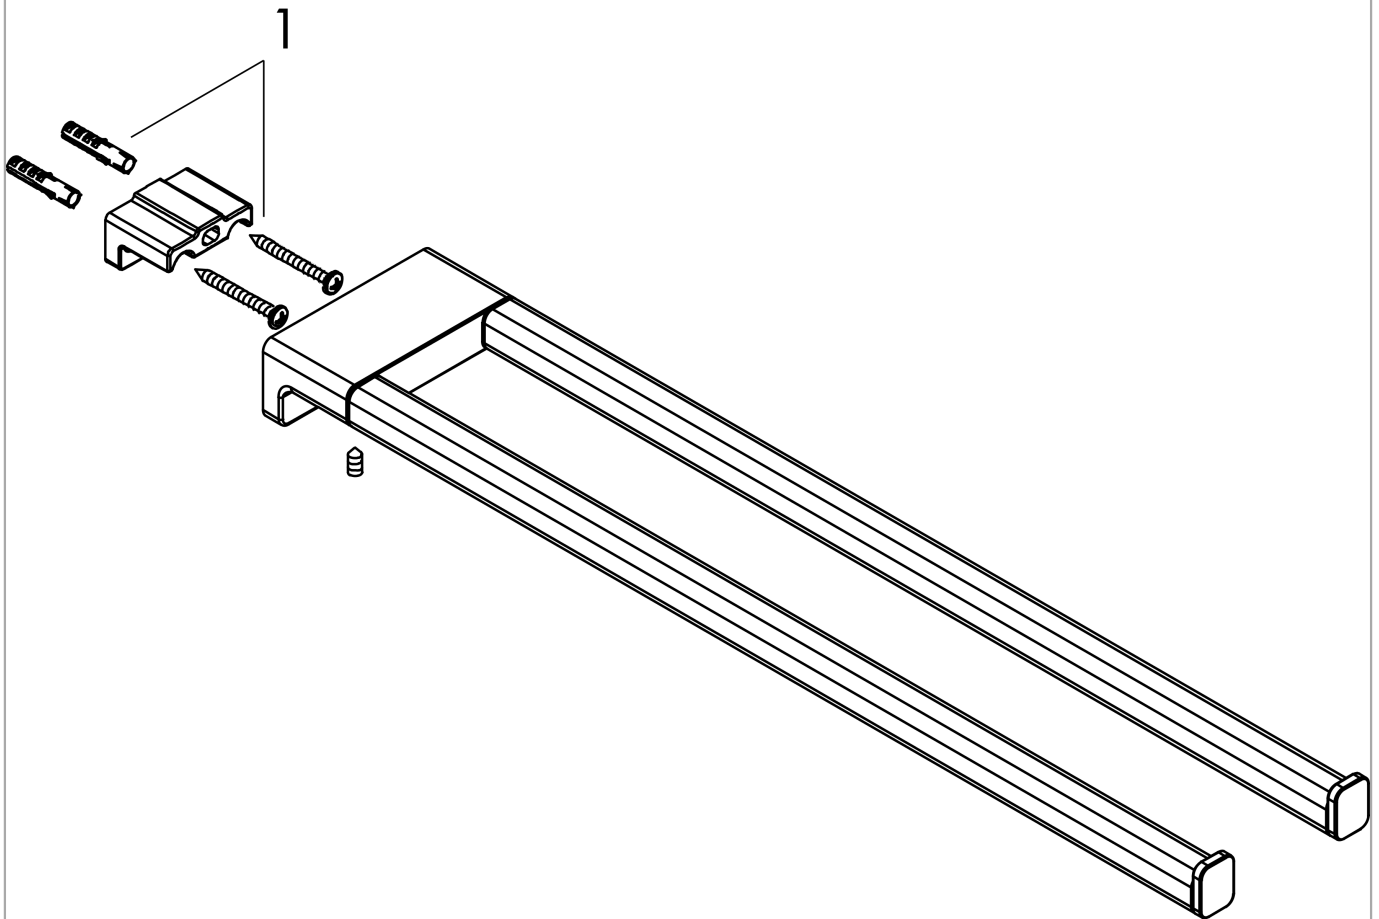

AddStoris

Towel holder twin-handle

Surfaces: **Chrome** Article Number: **41770000**

Description

product features

- material: metal
- length 445 mm
- wall-mounted
- material holder: metal

Design awards

reddot winner 2021

Product image

Scale drawing

AddStoris
Towel holder twin-handle
Surfaces: **Chrome** Article Number: **41770000**

Exploded Drawing

Year of production: >04/21

AddStoris
Towel holder twin-handle
 Surfaces: **Chrome** Article Number: **41770000**