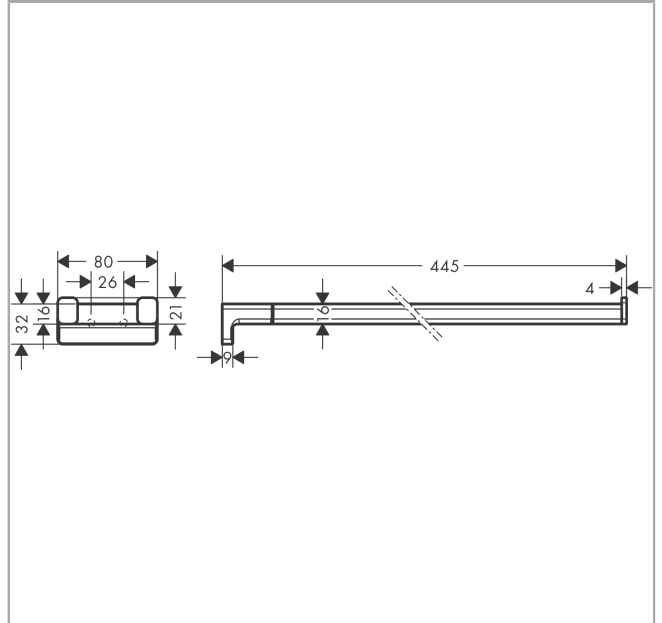

AddStoris

Towel holder twin-handle

Surfaces: **Chrome** Article Number: **41770000**

Description

product features

- material: metal
- length 445 mm
- wall-mounted
- material holder: metal

Design awards

reddot winner 2021

Product image

Scale drawing

AddStoris
Towel holder twin-handle
Surfaces: **Chrome** Article Number: **41770000**

Exploded Drawing

Year of production: >04/21

AddStoris
Towel holder twin-handle
 Surfaces: **Chrome** Article Number: **41770000**

Spare part list

Year of production: >04/21

Pos.	Description	Article Number	Price	PU
1	mounting set	40915000	-	1