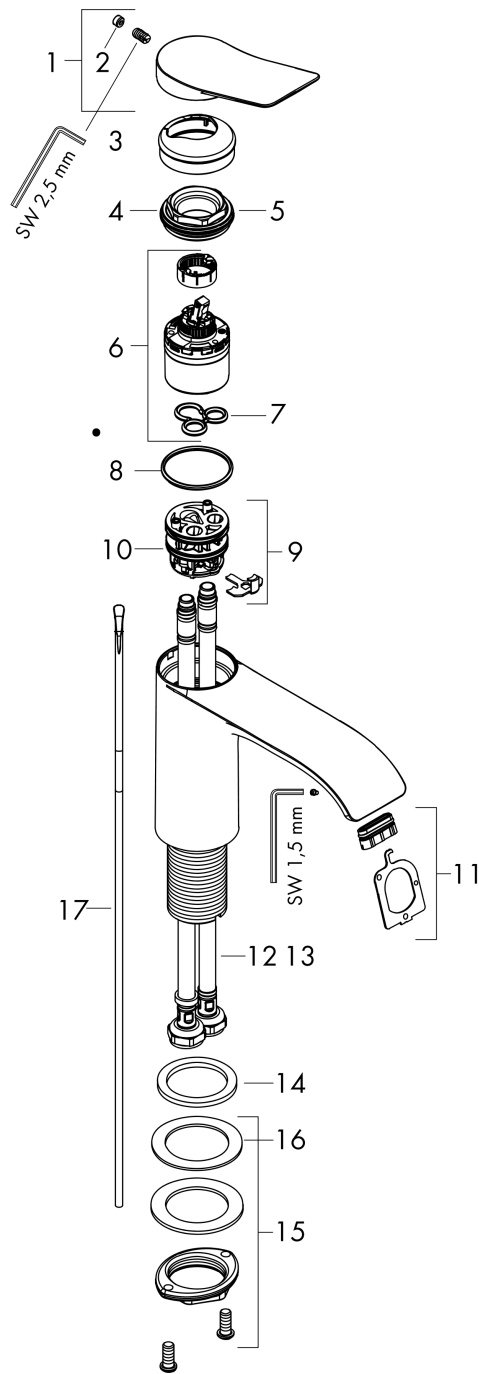

#### Scale drawing

#### Flowchart

**Vivenis**  
**Single lever basin mixer 110 with pop-up waste set**  
 Surfaces: **Chrome**    Article Number: **75020000**

## Exploded Drawing

Year of production: >06/21

### Spare part list

Year of production: >06/21

Pos.	Description	Article Number	Price	PU
1	handle	94277000	-	1
2	screw cover	93735460	-	1
3	escutcheon	94027000	-	1
4	nut	93995000	-	1
5	O-ring 35x1,5	92114000	-	1
6	cartridge, assy	93897000	-	1
7	seal	95008000	-	1
8	O-ring 35x2	92604000	-	1
9	adapter for cartridge	98750000	-	1
10	O-Ring 30x2	98186000	-	1
11	spray former	94275000	-	1
12	connection hose 450 mm M8x0,75 G3/8	97206000	-	1
13	O-ring 6,6x1,6	93019000	-	1
14	flat seal	98749000	-	1
15	fixing set (Ø 32)	13961000	-	1
16	lever collar	97548000	-	1
17	pull rod	96657000	-	1
a	pop up waste	94139000	-	1
b	fixation extension 35 mm	13898000	-	1