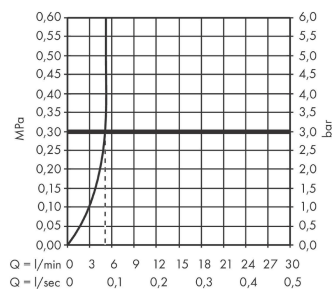

Vivenis

Single lever basin mixer 110 with pop-up waste set

Surfaces: **Chrome** Article Number: **75020000**

Description

product features

- consists of: single lever basin mixer, waste set
- ComfortZone 110
- projection 146 mm
- spray type: WaterfallStream
- maximum flow rate at 3 bar: 5 l/min
- ceramic cartridge
- temperature limitation adjustable
- suitable for continuous flow water heaters
- material waste set: metal
- connection type: G 3/8 connections
- connection dimension: DN15
- pop-up waste set G 1 1/4

Technology

Design awards

reddot winner 2021

Product image

Scale drawing

Flowchart