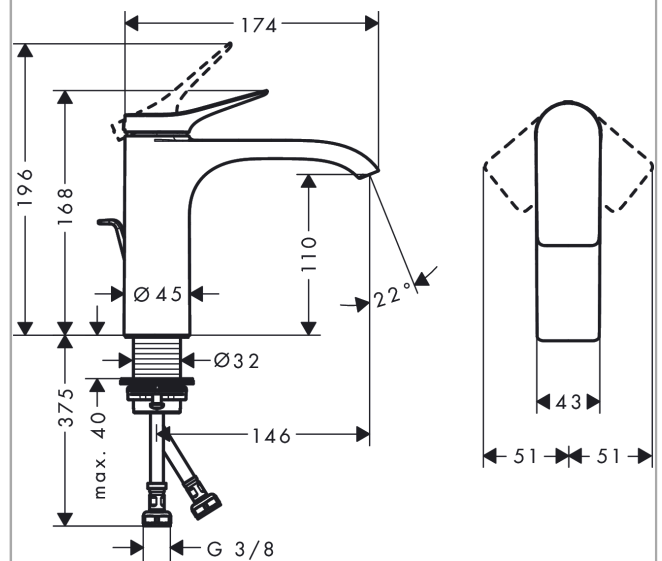

##### product features

- consists of: single lever basin mixer, waste set
- ComfortZone 110
- projection 146 mm
- spray type: WaterfallStream
- maximum flow rate at 3 bar: 5 l/min
- ceramic cartridge
- temperature limitation adjustable
- suitable for continuous flow water heaters
- material waste set: metal
- connection type: G 3/8 connections
- connection dimension: DN15
- pop-up waste set G 1 1/4

#### Product image

#### Scale drawing