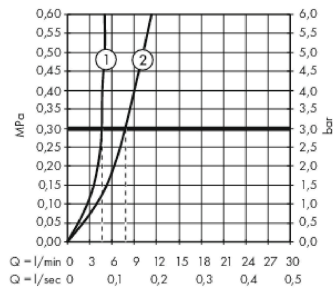

Metropol

Single lever basin mixer 260 with lever handle for wash bowls with push-open waste set

Finish: **Matt Black** Article Number: **32512670**

Description

product features

- consists of: single lever basin mixer, waste set
- ComfortZone 260
- projection: 204 mm
- spout height: 259 mm
- spray type: normal spray
- maximum flow rate at 3 bar: 5 l/min
- ceramic cartridge
- temperature limitation adjustable
- suitable for continuous flow water heaters
- push-open waste set G 1¼
- material waste set: metal
- connection type: G ¾ connections
- connection dimension: DN15

Technology

Design awards

Product image

Scale drawing

Metropol

Single lever basin mixer 260 with lever handle for wash bowls with push-open waste set

Finish: **Matt Black** Article Number: **32512670**

Flowchart

Metropol

Single lever basin mixer 260 with lever handle for wash bowls with push-open waste set

Finish: **Matt Black** Article Number: **32512670**

Exploded Drawing

Year of production: >04/20

Metropol**Single lever basin mixer 260 with lever handle for wash bowls with push-open waste set**Finish: **Matt Black** Article Number: **32512670****Spare part list**