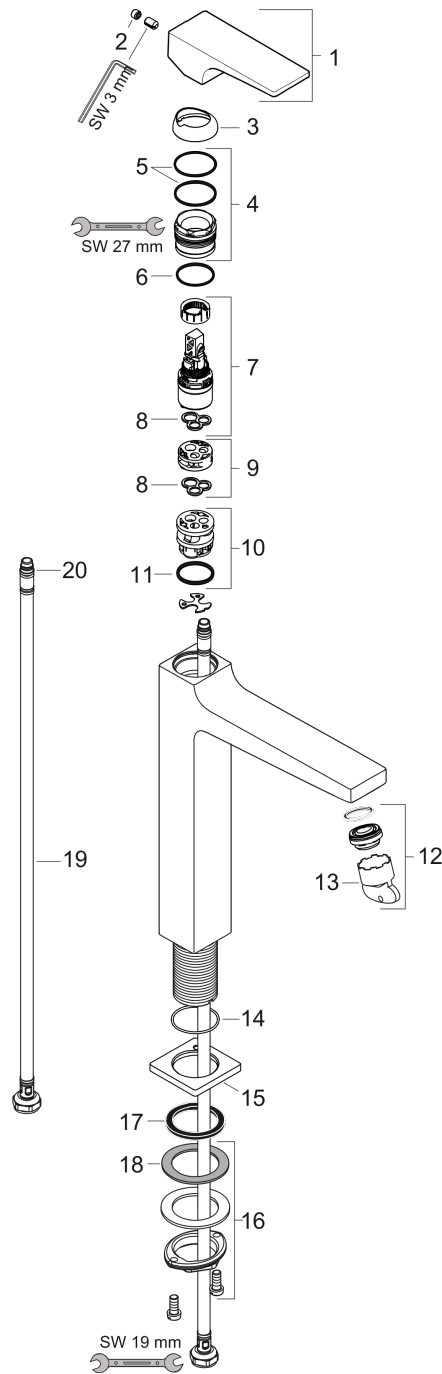

Metropol

Single lever basin mixer 260 with lever handle for wash bowls with push-open waste set

Finish: **Matt Black** Article Number: **32512670**

Description

product features

- consists of: single lever basin mixer, waste set
- ComfortZone 260
- projection: 204 mm
- spout height: 259 mm
- spray type: normal spray
- maximum flow rate at 3 bar: 5 l/min
- ceramic cartridge
- temperature limitation adjustable
- suitable for continuous flow water heaters
- push-open waste set G 1¼
- material waste set: metal
- connection type: G ¾ connections
- connection dimension: DN15

Technology

Design awards

Product image

Scale drawing

Metropol

Single lever basin mixer 260 with lever handle for wash bowls with push-open waste set

Finish: **Matt Black** Article Number: **32512670**

Flowchart

Metropol

Single lever basin mixer 260 with lever handle for wash bowls with push-open waste set

Finish: **Matt Black** Article Number: **32512670**

Exploded Drawing

Year of production: >04/20

Metropol**Single lever basin mixer 260 with lever handle for wash bowls with push-open waste set**Finish: **Matt Black** Article Number: **32512670****Spare part list**

Year of production: >04/20

Pos.	Description	Article Number	Price	PU
1	handle	92995670	€ 108,77	1
2	screw cover	95704000	€ 3,33	1
3	flange	92625670	€ 43,44	1
4	nut	92689000	€ 22,97	1
5	O-ring 27x1,5	92527000	€ 11,66	1
6	O-ring 25x1,5	98146000	€ 3,33	1
7	cartridge, assy	97685000	€ 58,67	1
8	seal	98865000	€ 28,92	1
9	adapter for cartridge	92628000	€ 18,80	1
10	adapter for cartridge	98866000	€ 28,92	1
11	O-ring 23x2	98398000	€ 3,33	1
12	aerator M24x1 (5 l/min)	92996000	€ 28,92	1
13	service tool	95661000	€ 5,36	1
14	O-ring 32x1,5	92936000	€ 3,33	1
15	escutcheon	93048670	€ 55,34	1
16	fixing set (Ø 32)	13961000	€ 22,97	1
17	flat seal	98749000	€ 5,36	1
18	lever collar	97548000	€ 3,33	1
19	connection hose 600 mm M8x0,75 G3/8	96556000	€ 22,97	1
20	O-ring 6,6x1,6	93019000	€ 3,33	1
a	fixation extension 35 mm	13898000	€ 72,47	1