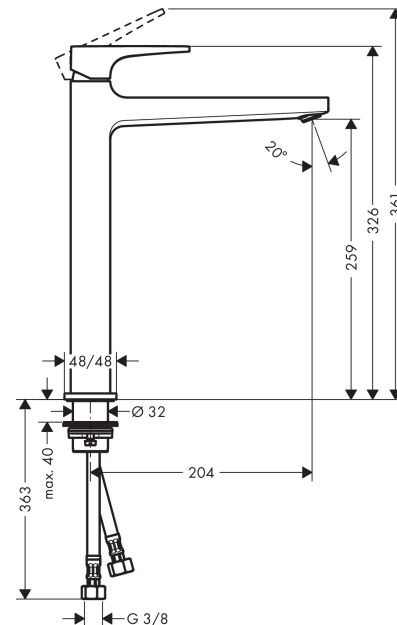

Metropol

Single lever basin mixer 260 with lever handle for wash bowls with push-open waste set

Finish: **Matt Black** Article Number: **32512670**

Description

product features

- consists of: single lever basin mixer, waste set
- ComfortZone 260
- projection: 204 mm
- spout height: 259 mm
- spray type: normal spray
- maximum flow rate at 3 bar: 5 l/min
- ceramic cartridge
- temperature limitation adjustable
- suitable for continuous flow water heaters
- push-open waste set G 1¼
- material waste set: metal
- connection type: G ¾ connections
- connection dimension: DN15

Technology

Design awards

Product image

Scale drawing

Metropol

Single lever basin mixer 260 with lever handle for wash bowls with push-open waste set

Finish: **Matt Black** Article Number: **32512670**

Flowchart

Metropol

Single lever basin mixer 260 with lever handle for wash bowls with push-open waste set

Finish: **Matt Black** Article Number: **32512670**

Exploded Drawing

Year of production: >04/20

Metropol**Single lever basin mixer 260 with lever handle for wash bowls with push-open waste set**Finish: **Matt Black** Article Number: **32512670****Spare part list**

Year of production: >04/20

Pos.	Description	Article Number	Price	PU
1	handle	92995670	€ 108,77	1
2	screw cover	95704000	€ 3,33	1
3	flange	92625670	€ 43,44	1
4	nut	92689000	€ 22,97	1
5	O-ring 27x1,5	92527000	€ 11,66	1
6	O-ring 25x1,5	98146000	€ 3,33	1
7	cartridge, assy	97685000	€ 58,67	1
8	seal	98865000	€ 28,92	1
9	adapter for cartridge	92628000	€ 18,80	1
10	adapter for cartridge	98866000	€ 28,92	1
11	O-ring 23x2	98398000	€ 3,33	1
12	aerator M24x1 (5 l/min)	92996000	€ 28,92	1
13	service tool	95661000	€ 5,36	1
14	O-ring 32x1,5	92936000	€ 3,33	1
15	escutcheon	93048670	€ 55,34	1
16	fixing set (Ø 32)	13961000	€ 22,97	1
17	flat seal	98749000	€ 5,36	1
18	lever collar	97548000	€ 3,33	1
19	connection hose 600 mm M8x0,75 G3/8	96556000	€ 22,97	1
20	O-ring 6,6x1,6	93019000	€ 3,33	1
a	fixation extension 35 mm	13898000	€ 72,47	1