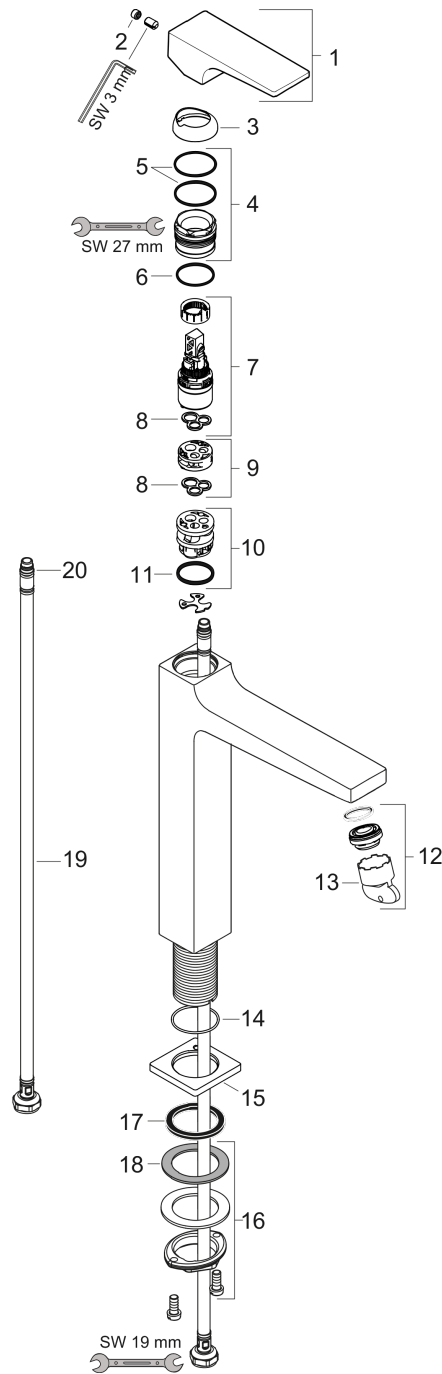

Metropol

Single lever basin mixer 260 with lever handle for wash bowls with push-open waste set

Finish: **Matt White** Article Number: **32512700**

Description

product features

- consists of: single lever basin mixer, waste set
- ComfortZone 260
- projection: 204 mm
- spout height: 259 mm
- spray type: normal spray
- maximum flow rate at 3 bar: 5 l/min
- ceramic cartridge
- temperature limitation adjustable
- suitable for continuous flow water heaters
- push-open waste set G 1¼
- material waste set: metal
- connection type: G ¾ connections
- connection dimension: DN15

Technology

Design awards

Product image

Scale drawing

Metropol

Single lever basin mixer 260 with lever handle for wash bowls with push-open waste set

Finish: **Matt White** Article Number: **32512700**

Flowchart

Metropol

Single lever basin mixer 260 with lever handle for wash bowls with push-open waste set

Finish: **Matt White** Article Number: **32512700**

Exploded Drawing

Year of production: >04/20

Metropol

Single lever basin mixer 260 with lever handle for wash bowls with push-open waste set

Finish: **Matt White** Article Number: **32512700**

Spare part list

Year of production: >04/20

Pos.	Description	Article Number	Price	PU
1	handle	92995700	€ 108,77	1
2	screw cover	95704000	€ 3,33	1
3	flange	92625700	€ 43,44	1
4	nut	92689000	€ 22,97	1
5	O-ring 27x1,5	92527000	€ 11,66	1
6	O-ring 25x1,5	98146000	€ 3,33	1
7	cartridge, assy	97685000	€ 58,67	1
8	seal	98865000	€ 28,92	1
9	adapter for cartridge	92628000	€ 18,80	1
10	adapter for cartridge	98866000	€ 28,92	1
11	O-ring 23x2	98398000	€ 3,33	1
12	aerator M24x1 (5 l/min)	92996000	€ 28,92	1
13	service tool	95661000	€ 5,36	1
14	O-ring 32x1,5	92936000	€ 3,33	1
15	escutcheon	93048700	€ 55,34	1
16	fixing set (Ø 32)	13961000	€ 22,97	1
17	flat seal	98749000	€ 5,36	1
18	lever collar	97548000	€ 3,33	1
19	connection hose 600 mm M8x0,75 G3/8	96556000	€ 22,97	1
20	O-ring 6,6x1,6	93019000	€ 3,33	1
a	fixation extension 35 mm	13898000	€ 72,47	1