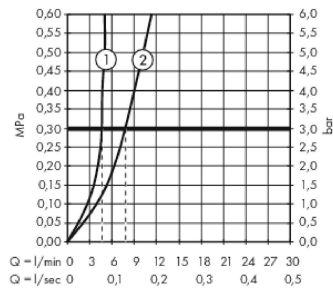

Metropol

Single lever basin mixer 260 with lever handle for wash bowls with push-open waste set

Finish: **Matt White** Article Number: **32512700**

Description

product features

- consists of: single lever basin mixer, waste set
- ComfortZone 260
- projection: 204 mm
- spout height: 259 mm
- spray type: normal spray
- maximum flow rate at 3 bar: 5 l/min
- ceramic cartridge
- temperature limitation adjustable
- suitable for continuous flow water heaters
- push-open waste set G 1¼
- material waste set: metal
- connection type: G ¾ connections
- connection dimension: DN15

Technology

Design awards

Product image

Scale drawing

Metropol

Single lever basin mixer 260 with lever handle for wash bowls with push-open waste set

Finish: **Matt White** Article Number: **32512700**

Flowchart

Metropol

Single lever basin mixer 260 with lever handle for wash bowls with push-open waste set

Finish: **Matt White** Article Number: **32512700**

Exploded Drawing

Year of production: >04/20

Metropol

Single lever basin mixer 260 with lever handle for wash bowls with push-open waste set