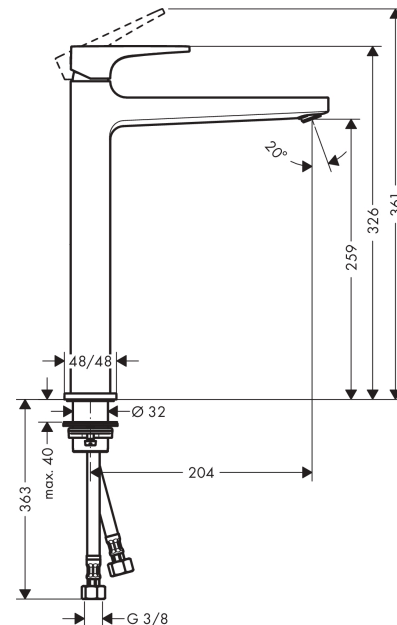

Metropol

Single lever basin mixer 260 with lever handle for wash bowls with push-open waste set

Finish: **Matt White** Article Number: **32512700**

Description

product features

- consists of: single lever basin mixer, waste set
- ComfortZone 260
- projection: 204 mm
- spout height: 259 mm
- spray type: normal spray
- maximum flow rate at 3 bar: 5 l/min
- ceramic cartridge
- temperature limitation adjustable
- suitable for continuous flow water heaters
- push-open waste set G 1¼
- material waste set: metal
- connection type: G ¾ connections
- connection dimension: DN15

Technology

Design awards

Product image

Scale drawing

Metropol

Single lever basin mixer 260 with lever handle for wash bowls with push-open waste set

Finish: **Matt White** Article Number: **32512700**

Flowchart

Metropol

Single lever basin mixer 260 with lever handle for wash bowls with push-open waste set

Finish: **Matt White** Article Number: **32512700**

Exploded Drawing

Year of production: >04/20

Metropol

Single lever basin mixer 260 with lever handle for wash bowls with push-open waste set

Finish: **Matt White** Article Number: **32512700**

Spare part list

Year of production: >04/20

Pos.	Description	Article Number	Price	PU
1	handle	92995700	€ 108,77	1
2	screw cover	95704000	€ 3,33	1
3	flange	92625700	€ 43,44	1
4	nut	92689000	€ 22,97	1
5	O-ring 27x1,5	92527000	€ 11,66	1
6	O-ring 25x1,5	98146000	€ 3,33	1
7	cartridge, assy	97685000	€ 58,67	1
8	seal	98865000	€ 28,92	1
9	adapter for cartridge	92628000	€ 18,80	1
10	adapter for cartridge	98866000	€ 28,92	1
11	O-ring 23x2	98398000	€ 3,33	1
12	aerator M24x1 (5 l/min)	92996000	€ 28,92	1
13	service tool	95661000	€ 5,36	1
14	O-ring 32x1,5	92936000	€ 3,33	1
15	escutcheon	93048700	€ 55,34	1
16	fixing set (Ø 32)	13961000	€ 22,97	1
17	flat seal	98749000	€ 5,36	1
18	lever collar	97548000	€ 3,33	1
19	connection hose 600 mm M8x0,75 G3/8	96556000	€ 22,97	1
20	O-ring 6,6x1,6	93019000	€ 3,33	1
a	fixation extension 35 mm	13898000	€ 72,47	1