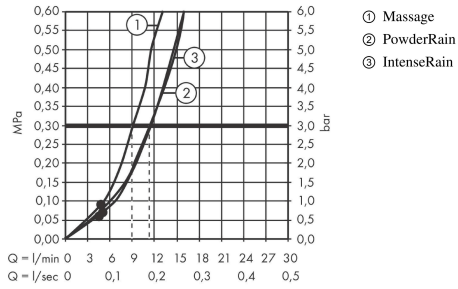

Pulsify Select S

Hand shower 105 3jet Relaxation

Surfaces: **Matt Black** Article Number: **24110670**

Description

product features

- shower head size: 105 mm
- spray type: PowderRain, IntenseRain, Massage spray
- convenient diversion via Select button
- spray disc surface: graphite
- maximum flow rate at 3 bar: 11,4 l/min
- flow rate PowderRain spray (at 3 bar): 11,4 l/min
- flow rate massage spray (at 3 bar): 9 l/min
- flow rate IntenseRain spray (at 3 bar): 11,4 l/min
- minimum flow pressure: 0,9 bar
- with internal water conduction
- rinseable sieve insert
- connection thread G 1/2
- connection dimension: DN15
- suitable for continuous flow water heaters

Technology

Design awards

reddot winner 2021

Product image

Scale drawing

Pulsify Select S
Hand shower 105 3jet Relaxation
 Surfaces: **Matt Black** Article Number: **24110670**

Flowchart

The consumption was measured in combination with the appropriate fittings (thermostat/mixer/in-wall valve) to reflect actual application in practice.