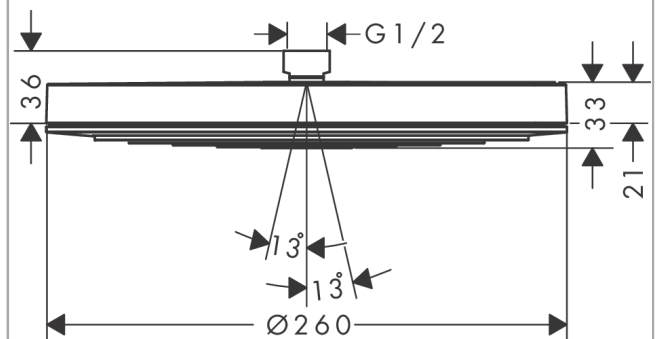

Pulsify S

Overhead shower 260 1jet

Finish: **Chrome** Article Number: **24140000**

Description

product features

- shower head size: 260 mm
- spray type: PowderRain
- Fast Drain empties the overhead shower from an angle of 10°
- ball-joint: overhead shower angle adjustable
- material spray disc: plastic
- spray disc surface: graphite
- maximum flow rate at 3 bar: 12,3 l/min
- flow rate PowderRain spray (at 3 bar): 12,3 l/min
- function from: 6,9 l/min
- minimum flow pressure: 1 bar
- installation: ceiling or wall
- connection thread G 1/2
- connection dimension: DN15
- suitable for continuous flow water heaters

Technology

Design awards

reddot winner 2021

Product image

Scale drawing

Pulsify S

Overhead shower 260 1jet

Finish: **Chrome** Article Number: **24140000**