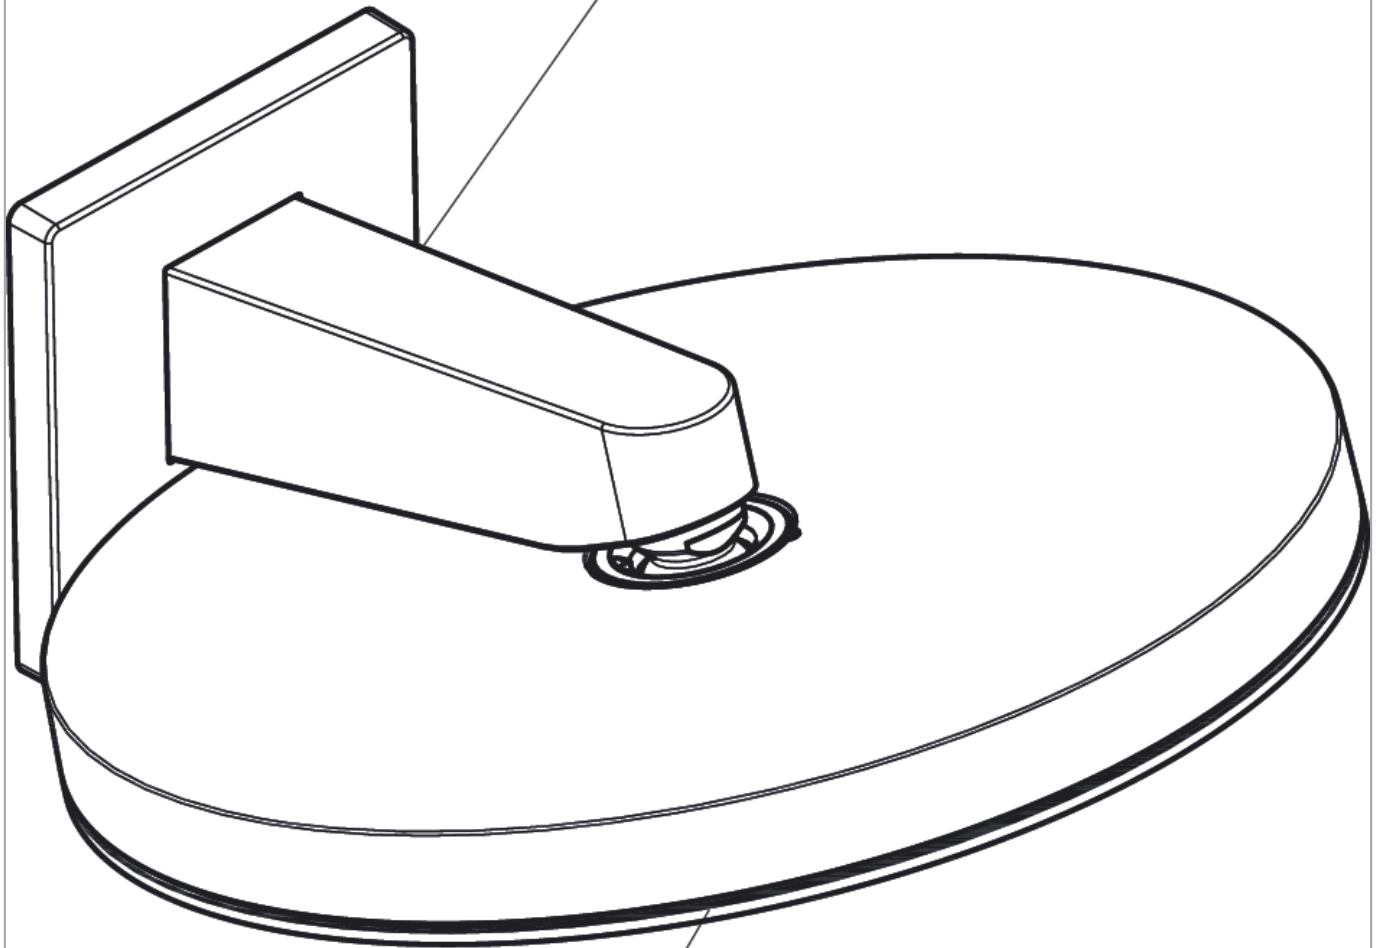

**Pulsify**

**Wall connector for overhead shower 260**

Finish: **Chrome** Article Number: **24149000**

**Description**

**product features**

- installation type: exposed installation
- material: plastic
- connection type: G 1/2

**Design awards**

reddot winner 2021

**Product image**

**Scale drawing**

**Pulsify**  
**Wall connector for overhead shower 260**  
 Finish: **Chrome** Article Number: **24149000**

Installation examples

**Pulsify 260**  
 24149XXX

**Pulsify 260 1jet**  
 24140XXX / 24141XXX

**Pulsify**

**Wall connector for overhead shower 260**

Finish: **Chrome** Article Number: **24149000**

**Exploded Drawing**

Year of production: >01/22

**Pulsify****Wall connector for overhead shower 260**Finish: **Chrome** Article Number: **24149000****Spare part list**