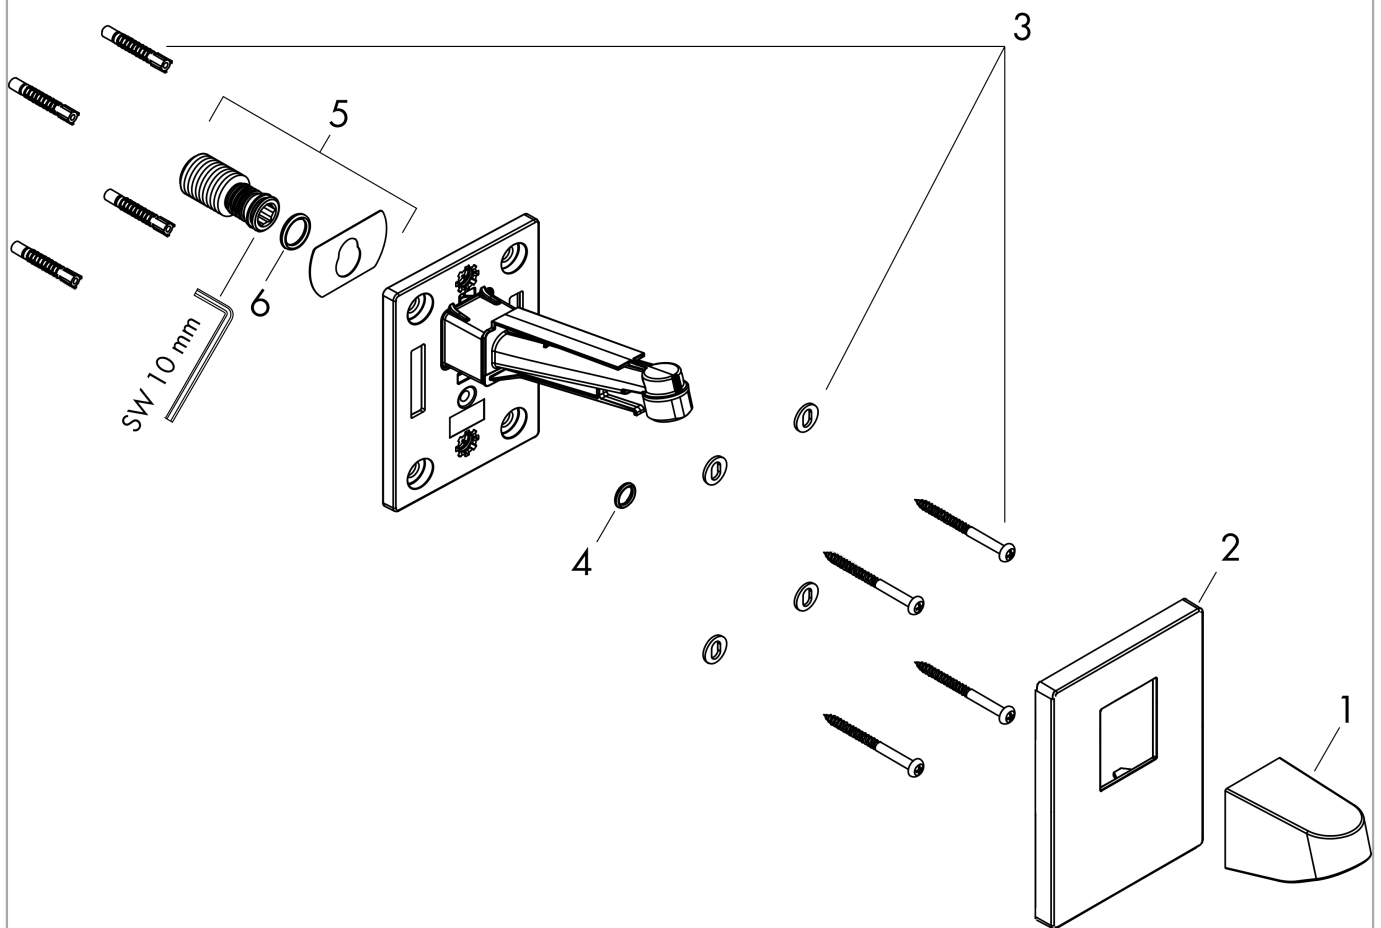

**Pulsify**

**Wall connector for overhead shower 260**

Finish: **Chrome** Article Number: **24149000**

**Description**

**product features**

- installation type: exposed installation
- material: plastic
- connection type: G 1/2

**Design awards**

reddot winner 2021

**Product image**

**Scale drawing**

**Pulsify**  
**Wall connector for overhead shower 260**  
 Finish: **Chrome** Article Number: **24149000**

Installation examples

**Pulsify 260**  
 24149XXX

**Pulsify 260 1jet**  
 24140XXX / 24141XXX

**Pulsify**

**Wall connector for overhead shower 260**

Finish: **Chrome** Article Number: **24149000**

**Exploded Drawing**

Year of production: >01/22

**Pulsify****Wall connector for overhead shower 260**Finish: **Chrome** Article Number: **24149000****Spare part list**

Year of production: &gt;01/22

<b>Pos.</b>	<b>Description</b>	<b>Article Number</b>	<b>Price</b>	<b>PU</b>
1	cover	93959000	€ 58,67	1
2	escutcheon	93960000	€ 45,82	1
3	mounting set	96179000	€ 11,66	1
4	O-ring 9x2	98119000	€ 3,33	1
5	connecting thread	94673000	€ 45,82	1
6	O-ring 13x2,5	98428000	€ 3,33	1