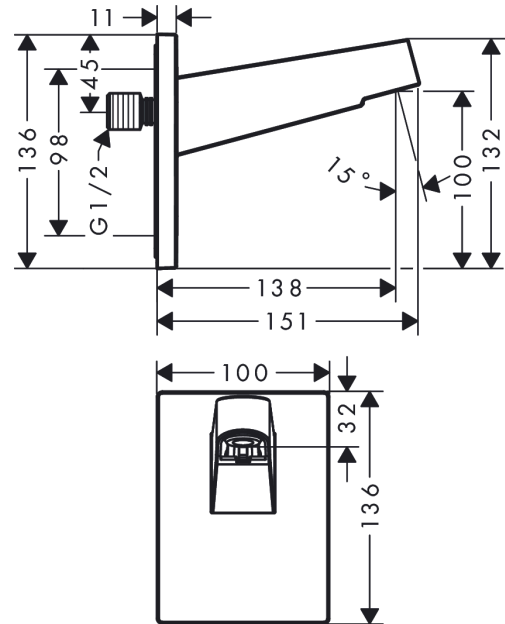

**Pulsify**

**Wall connector for overhead shower 260**

Finish: **Chrome** Article Number: **24149000**

**Description**

**product features**

- installation type: exposed installation
- material: plastic
- connection type: G 1/2

**Design awards**

reddot winner 2021

**Product image**

**Scale drawing**

**Pulsify**  
**Wall connector for overhead shower 260**  
 Finish: **Chrome** Article Number: **24149000**

Installation examples

**Pulsify 260**  
 24149XXX

**Pulsify 260 1jet**  
 24140XXX / 24141XXX

**Pulsify**

**Wall connector for overhead shower 260**

Finish: **Chrome** Article Number: **24149000**

**Exploded Drawing**

Year of production: >01/22

**Pulsify****Wall connector for overhead shower 260**Finish: **Chrome** Article Number: **24149000****Spare part list**

Year of production: &gt;01/22

<b>Pos.</b>	<b>Description</b>	<b>Article Number</b>	<b>Price</b>	<b>PU</b>
1	cover	93959000	€ 58,67	1
2	escutcheon	93960000	€ 45,82	1
3	mounting set	96179000	€ 11,66	1
4	O-ring 9x2	98119000	€ 3,33	1
5	connecting thread	94673000	€ 45,82	1
6	O-ring 13x2,5	98428000	€ 3,33	1