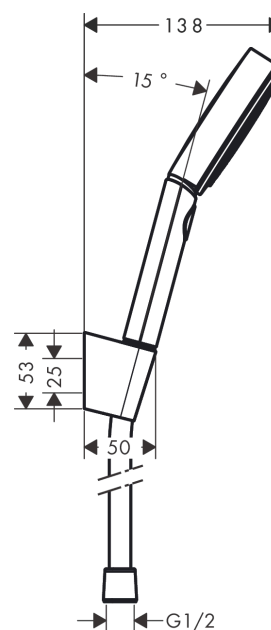

### product features

- consists of: hand shower, shower holder, shower hose
- shower head size: 105 mm
- integrated support function
- spray type: PowderRain, IntenseRain, Massage spray
- convenient diversion via Select button
- maximum flow rate at 3 bar: 11,4 l/min
- minimum flow pressure: 1 bar
- pivot connector prevent hose from tangling
- wall supports of plastic
- rinseable screen insert

## Scale drawing