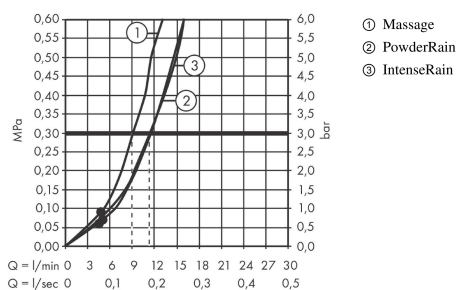

Flowchart

The consumption was measured in combination with the appropriate fittings (thermostat/mixer/in-wall valve) to reflect actual application in practice.