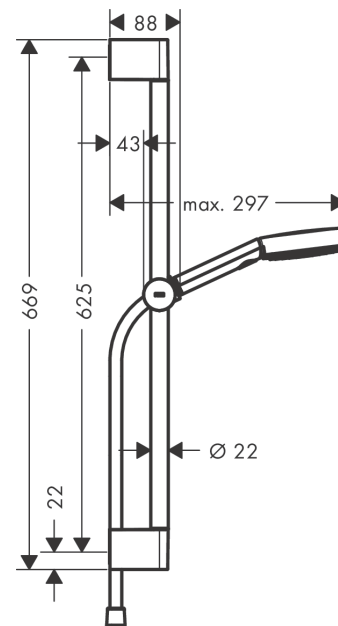

Pulsify Select S
Shower set 105 3jet Relaxation with shower bar 65 cm
 Surfaces: **Chrome** Article Number: **24160000**

Description

product features

- consists of: hand shower, slider, shower bar, shower hose
- shower head size: 105 mm
- spray type: PowderRain, IntenseRain, Massage spray
- convenient diversion via Select button
- maximum flow rate at 3 bar: 11,4 l/min
- minimum flow pressure: 1 bar
- pivot connector prevent hose from tangling
- wall supports of plastic
- stand pipe length: 669 mm
- shower bar diameter: 22 mm
- profile stand pipe: round
- drilling distance 625 mm
- height-adjustable slider with locking push-button slider
- hand shower holder of plastic/metal

Technology

Design awards

reddot winner 2021

Product image

Scale drawing

Pulsify Select S
Shower set 105 3jet Relaxation with shower bar 65 cm
 Surfaces: **Chrome** Article Number: **24160000**

Flowchart

The consumption was measured in combination with the appropriate fittings (thermostat/mixer/in-wall valve) to reflect actual application in practice.

Pulsify Select S
Shower set 105 3jet Relaxation with shower bar 65 cm
 Surfaces: **Chrome** Article Number: **24160000**

Exploded Drawing

Year of production: >06/21

Pulsify Select S
Shower set 105 3jet Relaxation with shower bar 65 cm
 Surfaces: **Chrome** Article Number: **24160000**

Spare part list

Year of production: >06/21

Pos.	Description	Article Number	Price	PU
1	cover	95217000	-	1
2	wall support	95218000	-	1
3	mounting set	96179000	-	1
4	support, assy	93517000	-	1
5	shower hose Isiflex'B 1,60 m	28276000	-	1
6	-	24110000	-	1
7	filter	92672000	-	1
8	seal	98058000	-	1
a	tile-matching-disk 7 mm	97450000	-	1