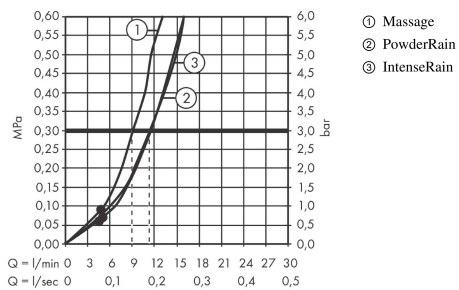

Pulsify Select S
Shower set 105 3jet Relaxation with shower bar 65 cm
 Surfaces: **Chrome** Article Number: **24160000**

Description

product features

- consists of: hand shower, slider, shower bar, shower hose
- shower head size: 105 mm
- spray type: PowderRain, IntenseRain, Massage spray
- convenient diversion via Select button
- maximum flow rate at 3 bar: 11,4 l/min
- minimum flow pressure: 1 bar
- pivot connector prevent hose from tangling
- wall supports of plastic
- stand pipe length: 669 mm
- shower bar diameter: 22 mm
- profile stand pipe: round
- drilling distance 625 mm
- height-adjustable slider with locking push-button slider
- hand shower holder of plastic/metal

Technology

Design awards

reddot winner 2021

Product image

Scale drawing

Pulsify Select S
Shower set 105 3jet Relaxation with shower bar 65 cm
 Surfaces: **Chrome** Article Number: **24160000**

Flowchart

The consumption was measured in combination with the appropriate fittings (thermostat/mixer/in-wall valve) to reflect actual application in practice.

Pulsify Select S
Shower set 105 3jet Relaxation with shower bar 65 cm
 Surfaces: **Chrome** Article Number: **24160000**

Exploded Drawing

Year of production: >06/21

Pulsify Select S
Shower set 105 3jet Relaxation with shower bar 65 cm
 Surfaces: **Chrome** Article Number: **24160000**