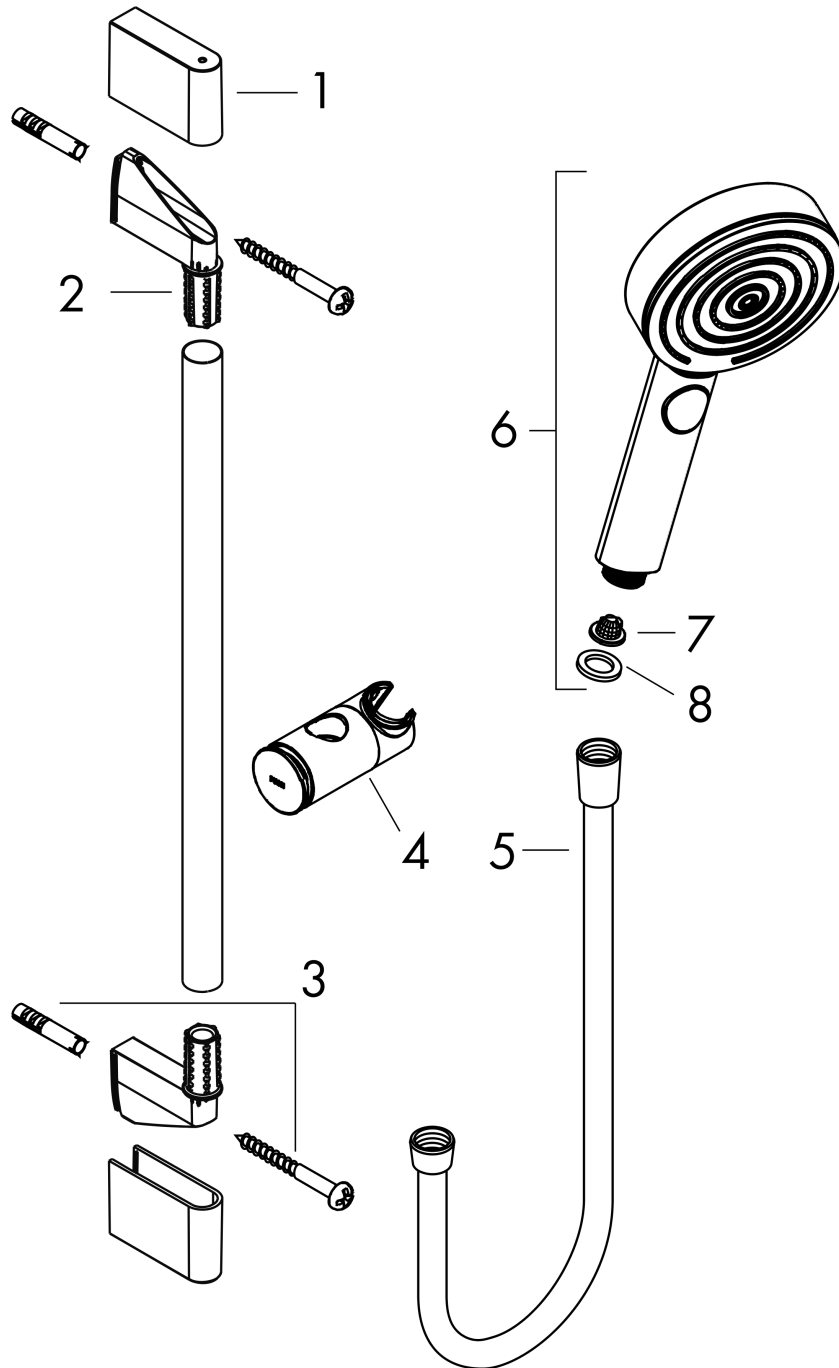

Pulsify Select S
Shower set 105 3jet Relaxation with shower bar 65 cm
 Surfaces: **Chrome** Article Number: **24160000**

Description

product features

- consists of: hand shower, slider, shower bar, shower hose
- shower head size: 105 mm
- spray type: PowderRain, IntenseRain, Massage spray
- convenient diversion via Select button
- maximum flow rate at 3 bar: 11,4 l/min
- minimum flow pressure: 1 bar
- pivot connector prevent hose from tangling
- wall supports of plastic
- stand pipe length: 669 mm
- shower bar diameter: 22 mm
- profile stand pipe: round
- drilling distance 625 mm
- height-adjustable slider with locking push-button slider
- hand shower holder of plastic/metal

Technology

Design awards

reddot winner 2021

Product image

Scale drawing

Pulsify Select S
Shower set 105 3jet Relaxation with shower bar 65 cm
 Surfaces: **Chrome** Article Number: **24160000**

Flowchart

The consumption was measured in combination with the appropriate fittings (thermostat/mixer/in-wall valve) to reflect actual application in practice.

Pulsify Select S
Shower set 105 3jet Relaxation with shower bar 65 cm
 Surfaces: **Chrome** Article Number: **24160000**

Exploded Drawing

Year of production: >06/21

Pulsify Select S
Shower set 105 3jet Relaxation with shower bar 65 cm
 Surfaces: **Chrome** Article Number: **24160000**

Spare part list

Year of production: >06/21

Pos.	Description	Article Number	Price	PU
1	cover	95217000	-	1
2	wall support	95218000	-	1
3	mounting set	96179000	-	1
4	support, assy	93517000	-	1
5	shower hose Isiflex'B 1,60 m	28276000	-	1
6	-	24110000	-	1
7	filter	92672000	-	1
8	seal	98058000	-	1
a	tile-matching-disk 7 mm	97450000	-	1