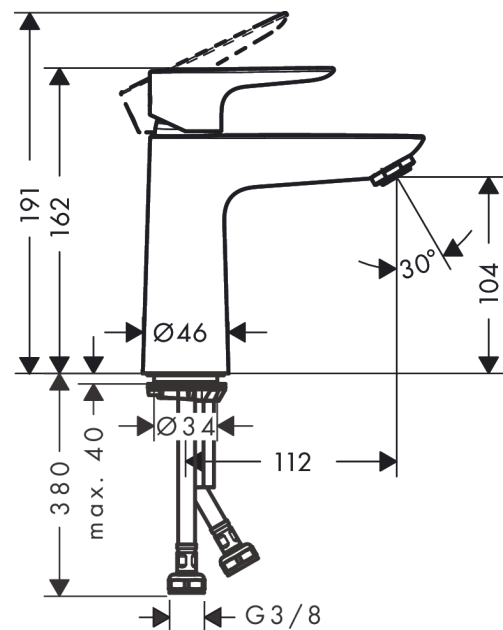

Talis E

Single lever basin mixer 110 without waste set

Finish: **Brushed Bronze** Article Number: **71712140**

Description

product features

- ComfortZone 110
- projection: 112 mm
- spout height: 104 mm
- spray type: normal spray
- maximum flow rate at 3 bar: 5 l/min
- ceramic cartridge
- temperature limitation adjustable
- suitable for continuous flow water heaters
- connection type: G 3/8 connections
- connection dimension: DN15

Technology

Design awards

Product image

Scale drawing

Flowchart

Talis E
Single lever basin mixer 110 without waste set
 Finish: **Brushed Bronze** Article Number: **71712140**

Exploded Drawing

Year of production: >06/20

Talis E

Single lever basin mixer 110 without waste set

Finish: **Brushed Bronze** Article Number: **71712140**

Spare part list

Year of production: >06/20

Pos.	Description	Article Number	Price	PU
1	handle	92687140	€ 68,78	1
2	hollow set screw M6x10 DIN 916	96029000	€ 3,33	1
3	screw cover	95704000	€ 3,33	1
4	flange	92625140	€ 43,44	1
5	nut	92689000	€ 22,97	1
6	O-ring 25x1,5	98146000	€ 3,33	1
7	O-ring 27x1,5	92527000	€ 11,66	1
8	cartridge, assy	97685000	€ 58,67	1
9	seal	98865000	€ 28,92	1
10	adapter for cartridge	92628000	€ 18,80	1
11	adapter for cartridge	98866000	€ 28,92	1
12	O-ring 23x2	98398000	€ 3,33	1
13	aerator M24x1 (5 l/min)	13185140	€ 27,61	1
14	screw M8 x 68	97736000	€ 5,36	1
15	seal	97608000	€ 5,36	1
16	fixing set	96016000	€ 28,92	1
17	connection hose 450 mm M8x0,75 G3/8	97206000	€ 28,92	1
18	O-ring 6,6x1,6	93019000	€ 3,33	1