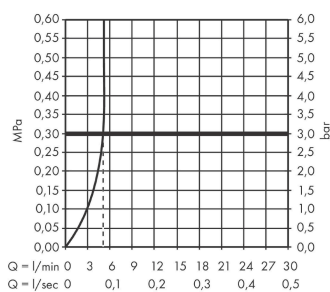

Talis E

Single lever basin mixer 110 without waste set

Finish: **Brushed Bronze** Article Number: **71712140**

Description

product features

- ComfortZone 110
- projection: 112 mm
- spout height: 104 mm
- spray type: normal spray
- maximum flow rate at 3 bar: 5 l/min
- ceramic cartridge
- temperature limitation adjustable
- suitable for continuous flow water heaters
- connection type: G 3/8 connections
- connection dimension: DN15

Technology

Design awards

Product image

Scale drawing

Flowchart

Talis E
Single lever basin mixer 110 without waste set
 Finish: **Brushed Bronze** Article Number: **71712140**

Exploded Drawing

Year of production: >06/20