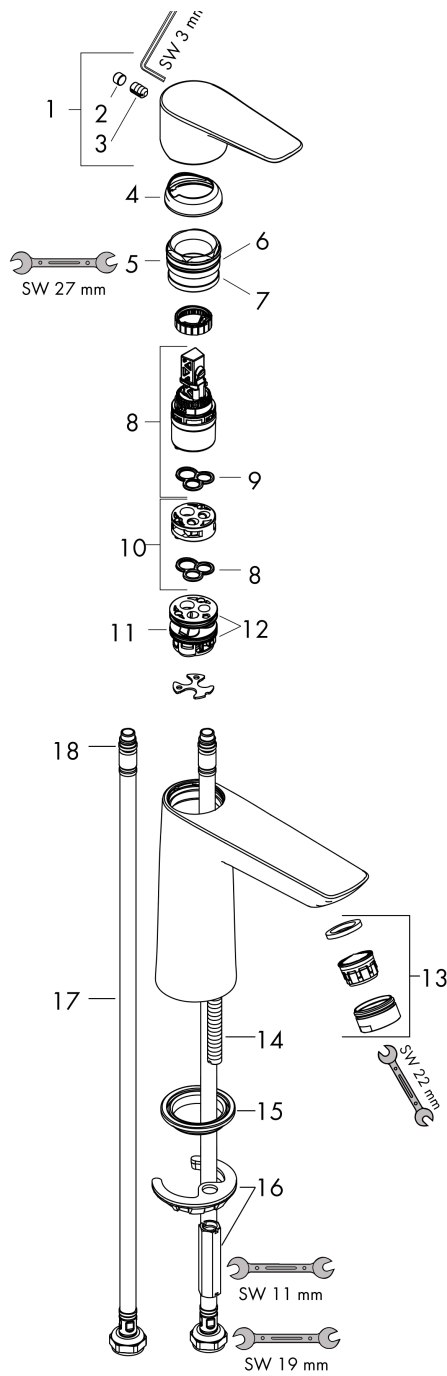

Talis E

Single lever basin mixer 110 without waste set

Finish: **Brushed Bronze** Article Number: **71712140**

Description

product features

- ComfortZone 110
- projection: 112 mm
- spout height: 104 mm
- spray type: normal spray
- maximum flow rate at 3 bar: 5 l/min
- ceramic cartridge
- temperature limitation adjustable
- suitable for continuous flow water heaters
- connection type: G 3/8 connections
- connection dimension: DN15

Technology

Design awards

Product image

Scale drawing

Flowchart

Talis E
Single lever basin mixer 110 without waste set
 Finish: **Brushed Bronze** Article Number: **71712140**

Exploded Drawing

Year of production: >06/20

Talis E

Single lever basin mixer 110 without waste set

Finish: **Brushed Bronze** Article Number: **71712140**

Spare part list

Year of production: >06/20

Pos.	Description	Article Number	Price	PU
1	handle	92687140	€ 68,78	1
2	hollow set screw M6x10 DIN 916	96029000	€ 3,33	1
3	screw cover	95704000	€ 3,33	1
4	flange	92625140	€ 43,44	1
5	nut	92689000	€ 22,97	1
6	O-ring 25x1,5	98146000	€ 3,33	1
7	O-ring 27x1,5	92527000	€ 11,66	1
8	cartridge, assy	97685000	€ 58,67	1
9	seal	98865000	€ 28,92	1
10	adapter for cartridge	92628000	€ 18,80	1
11	adapter for cartridge	98866000	€ 28,92	1
12	O-ring 23x2	98398000	€ 3,33	1
13	aerator M24x1 (5 l/min)	13185140	€ 27,61	1
14	screw M8 x 68	97736000	€ 5,36	1
15	seal	97608000	€ 5,36	1
16	fixing set	96016000	€ 28,92	1
17	connection hose 450 mm M8x0,75 G3/8	97206000	€ 28,92	1
18	O-ring 6,6x1,6	93019000	€ 3,33	1