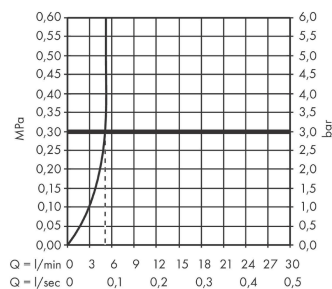

Finoris

Single lever basin mixer 260 for washbowls with push-open waste set

Surfaces: **Matt Black** Article Number: **76070670**

Description

product features

- consists of: single lever basin mixer, waste set
- ComfortZone 260
- projection: 208 mm
- spray type: laminar spray
- maximum flow rate at 3 bar: 5 l/min
- ceramic cartridge
- temperature limitation adjustable
- suitable for continuous flow water heaters
- push-open waste set G 1¼
- material waste set: metal
- connection type: G ¾ connections
- connection dimension: DN15

Technology

Design awards

reddot winner 2021

Product image

Scale drawing

Flowchart

Finoris
Single lever basin mixer 260 for washbowls with push-open waste set
 Surfaces: **Matt Black** Article Number: **76070670**

Exploded Drawing

Year of production: >06/21

Finoris

Single lever basin mixer 260 for washbowls with push-open waste set

Surfaces: **Matt Black** Article Number: **76070670**

Spare part list

Year of production: >06/21