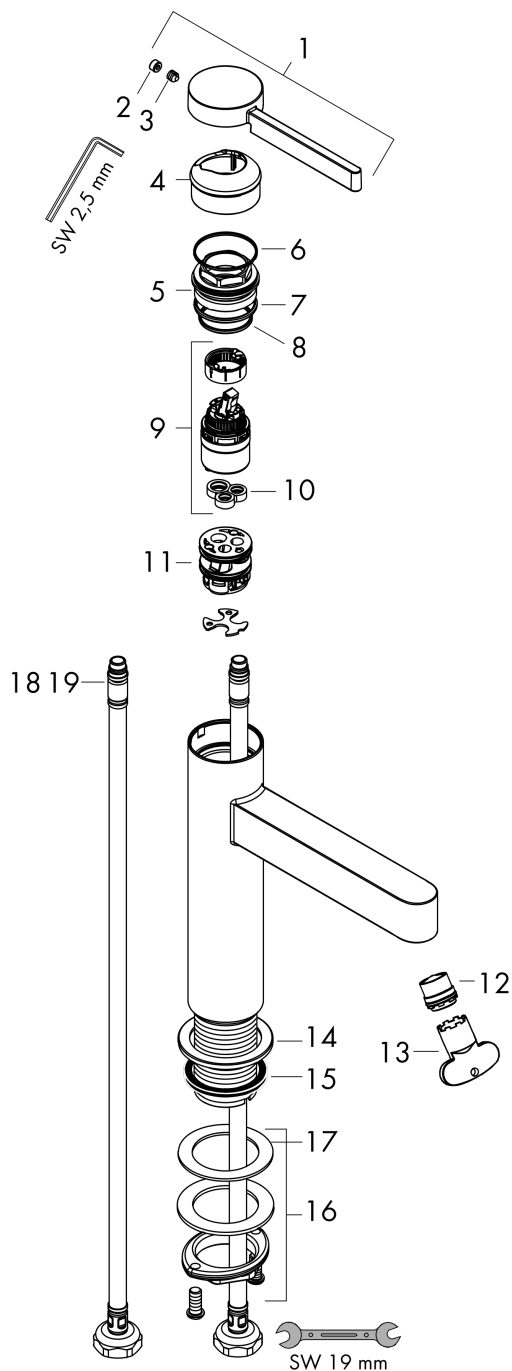

Finoris

Single lever basin mixer 260 for washbowls with push-open waste set

Surfaces: **Matt Black** Article Number: **76070670**

Description

product features

- consists of: single lever basin mixer, waste set
- ComfortZone 260
- projection: 208 mm
- spray type: laminar spray
- maximum flow rate at 3 bar: 5 l/min
- ceramic cartridge
- temperature limitation adjustable
- suitable for continuous flow water heaters
- push-open waste set G 1¼
- material waste set: metal
- connection type: G ¾ connections
- connection dimension: DN15

Technology

Design awards

reddot winner 2021

Product image

Scale drawing

Flowchart

Finoris
Single lever basin mixer 260 for washbowls with push-open waste set
 Surfaces: **Matt Black** Article Number: **76070670**

Exploded Drawing

Year of production: >06/21

Finoris

Single lever basin mixer 260 for washbowls with push-open waste set

Surfaces: **Matt Black** Article Number: **76070670**

Spare part list

Year of production: >06/21

Pos.	Description	Article Number	Price	PU
1	handle	94266670	-	1
2	screw cover	93735460	-	1
3	hollow set screw M5x5	98446000	-	1
4	flange	93737670	-	1
5	nut	92926000	-	1
6	O-ring 30x1,5	98433000	-	1
7	O-ring 29x2	98391000	-	1
8	O-ring 25x1,5	98146000	-	1
9	cartridge, assy	93760000	-	1
10	seal	93383000	-	1
11	adapter for cartridge	98866000	-	1
12	spray former	93973000	-	1
13	special tool	98987000	-	1
14	escutcheon	94265670	-	1
15	flat seal	98749000	-	1
16	fixing set (Ø 32)	13961000	-	1
17	lever collar	97548000	-	1
18	connection hose	94267000	-	1
19	O-ring 6,6x1,6	93019000	-	1
a	push-open waste set	50100670	-	1
b	fixation extension 35 mm	13898000	-	1