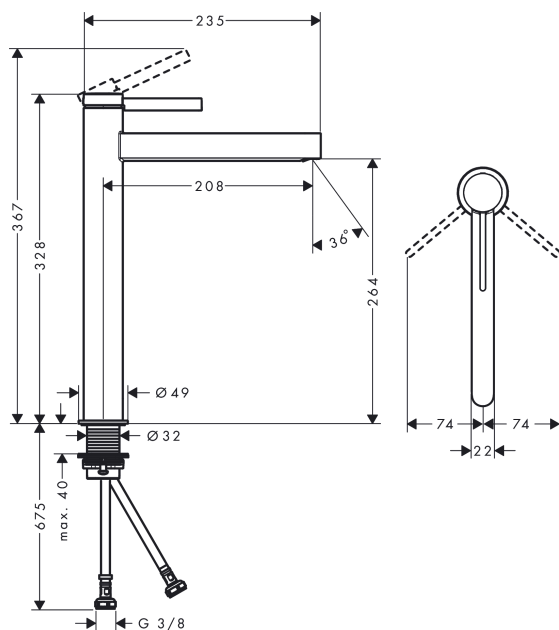

Finoris

Single lever basin mixer 260 for washbowls with push-open waste set

Surfaces: **Matt Black** Article Number: **76070670**

Description

product features

- consists of: single lever basin mixer, waste set
- ComfortZone 260
- projection: 208 mm
- spray type: laminar spray
- maximum flow rate at 3 bar: 5 l/min
- ceramic cartridge
- temperature limitation adjustable
- suitable for continuous flow water heaters
- push-open waste set G 1¼
- material waste set: metal
- connection type: G ¾ connections
- connection dimension: DN15

Technology

Design awards

reddot winner 2021

Product image

Scale drawing

Flowchart

Finoris
Single lever basin mixer 260 for washbowls with push-open waste set
 Surfaces: **Matt Black** Article Number: **76070670**

Exploded Drawing

Year of production: >06/21

Finoris

Single lever basin mixer 260 for washbowls with push-open waste set

Surfaces: **Matt Black** Article Number: **76070670**

Spare part list

Year of production: >06/21

Pos.	Description	Article Number	Price	PU
1	handle	94266670	-	1
2	screw cover	93735460	-	1
3	hollow set screw M5x5	98446000	-	1
4	flange	93737670	-	1
5	nut	92926000	-	1
6	O-ring 30x1,5	98433000	-	1
7	O-ring 29x2	98391000	-	1
8	O-ring 25x1,5	98146000	-	1
9	cartridge, assy	93760000	-	1
10	seal	93383000	-	1
11	adapter for cartridge	98866000	-	1
12	spray former	93973000	-	1
13	special tool	98987000	-	1
14	escutcheon	94265670	-	1
15	flat seal	98749000	-	1
16	fixing set (Ø 32)	13961000	-	1
17	lever collar	97548000	-	1
18	connection hose	94267000	-	1
19	O-ring 6,6x1,6	93019000	-	1
a	push-open waste set	50100670	-	1
b	fixation extension 35 mm	13898000	-	1