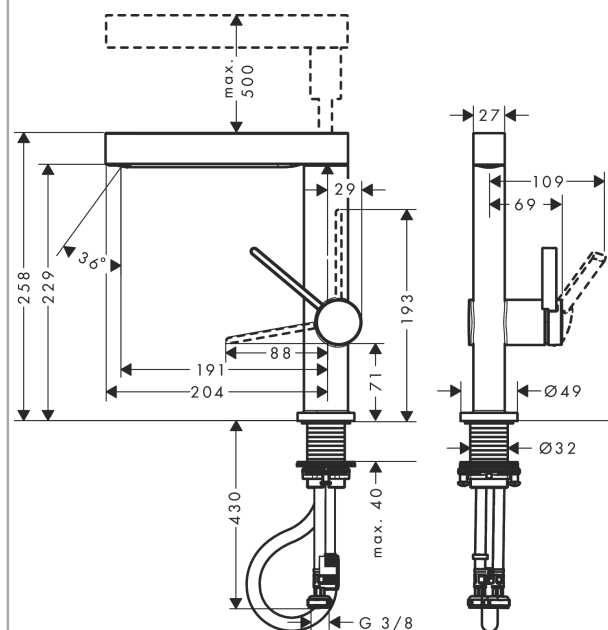

#### product features

- consists of: single lever basin mixer, waste set
- ComfortZone 230
- projection: 191 mm
- spray type: laminar spray, PowderRain
- spray returns through pressing spray diverter and spray returns automatically through handle closing
- extension length: 50 cm
- spray disc surface: graphite
- maximum flow rate at 3 bar: 5 l/min
- ceramic cartridge
- temperature limitation adjustable
- push-open waste set G 1¼
- material waste set: metal
- connection type: G ¾ connections
- connection dimension: DN15
- non-return valve

### Product image

### Scale drawing

**Finoris**  
**Single lever basin mixer 230 with pull-out spray, 2jet and push-open waste set**  
 Surfaces: **Matt Black**    Article Number: **76063670**