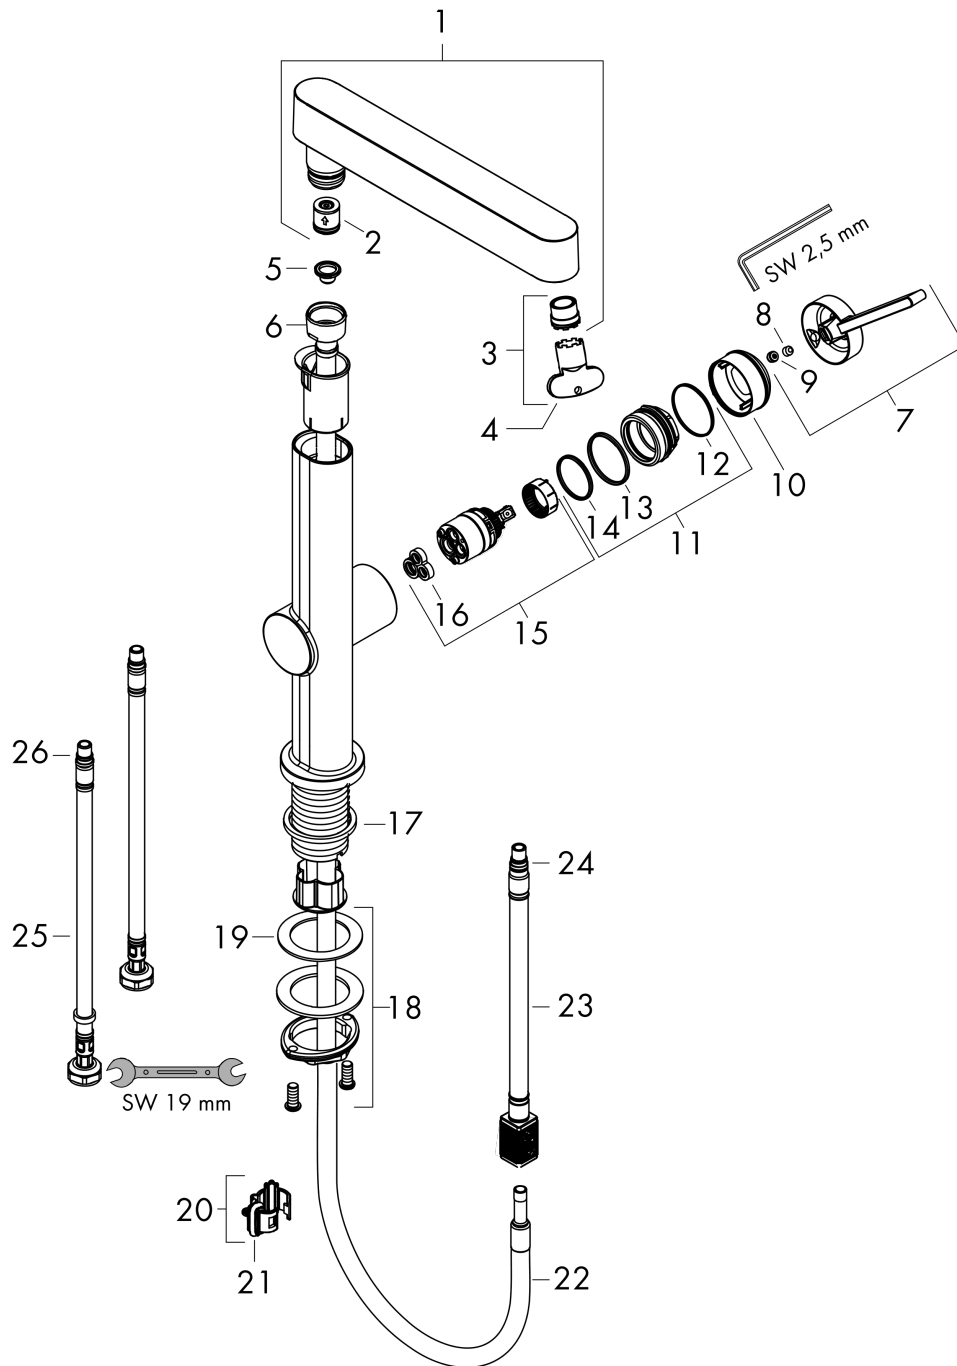

#### product features

- consists of: single lever basin mixer, waste set
- ComfortZone 230
- projection: 191 mm
- spray type: laminar spray, PowderRain
- spray returns through pressing spray diverter and spray returns automatically through handle closing
- extension length: 50 cm
- spray disc surface: graphite
- maximum flow rate at 3 bar: 5 l/min
- ceramic cartridge
- temperature limitation adjustable
- push-open waste set G 1¼
- material waste set: metal
- connection type: G ¾ connections
- connection dimension: DN15
- non-return valve

### Flowchart

**Finoris**  
**Single lever basin mixer 230 with pull-out spray, 2jet and push-open waste set**  
 Surfaces: **Matt Black**    Article Number: **76063670**

## Exploded Drawing

Year of production: >06/21

### Spare part list

Year of production: >06/21

Pos.	Description	Article Number	Price	PU
1	handspray	94294670	-	1
2	flow limiter / non return valve	95376000	-	1
3	aerator laminar	94295000	-	1
4	special tool	98987000	-	1
5	filter	92672000	-	1
6	nut	92755000	-	1
7	handle	94292670	-	1
8	hollow set screw M5x5	98446000	-	1
9	screw cover	93735610	-	1
10	flange	93737670	-	1
11	nut	92926000	-	1
12	O-ring 30x1,5	98433000	-	1
13	O-ring 29x2	98391000	-	1
14	O-ring 25x1,5	98146000	-	1
15	cartridge, assy	93760000	-	1
16	seal	93383000	-	1
17	flat seal	98749000	-	1
18	fixing set (Ø 32)	13961000	-	1
19	lever collar	97548000	-	1
20	cramp	94296000	-	1
21	O-ring 10x3	98206000	-	1
22	hose 1,25 m	94293000	-	1
23	hose	93744000	-	1
24	O-ring 7x1,5	98422000	-	1
25	connection hose 450 mm M8x0,75 G3/8	97206000	-	1
26	O-ring 6,6x1,6	93019000	-	1
a	push-open waste set	50100670	-	1
b	fixation extension 35 mm	13898000	-	1