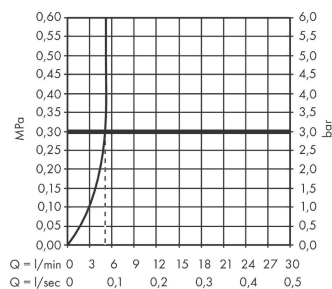

Finoris

Single lever basin mixer 110 with push-open waste set

Surfaces: **Chrome** Article Number: **76023000**

Description

product features

- consists of: single lever basin mixer, waste set
- ComfortZone 110
- projection: 139 mm
- spray type: laminar spray
- maximum flow rate at 3 bar: 5 l/min
- ceramic cartridge
- temperature limitation adjustable
- suitable for continuous flow water heaters
- push-open waste set G 1¼
- material waste set: metal
- connection type: G ¾ connections
- connection dimension: DN15

Technology

Design awards

reddot winner 2021

Product image

Scale drawing

Flowchart

Finoris
Single lever basin mixer 110 with push-open waste set
 Surfaces: **Chrome** Article Number: **76023000**

Exploded Drawing