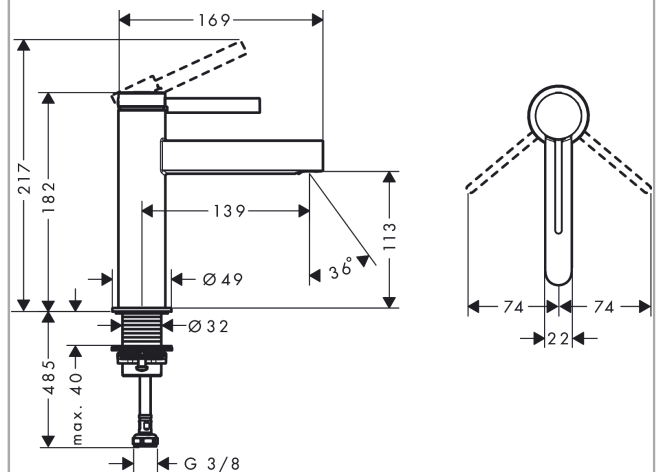

Finoris

Single lever basin mixer 110 with push-open waste set

Surfaces: **Chrome** Article Number: **76023000**

Description

product features

- consists of: single lever basin mixer, waste set
- ComfortZone 110
- projection: 139 mm
- spray type: laminar spray
- maximum flow rate at 3 bar: 5 l/min
- ceramic cartridge
- temperature limitation adjustable
- suitable for continuous flow water heaters
- push-open waste set G 1¼
- material waste set: metal
- connection type: G ¾ connections
- connection dimension: DN15

Technology

Design awards

reddot winner 2021

Product image

Scale drawing

Flowchart

Finoris
Single lever basin mixer 110 with push-open waste set
 Surfaces: **Chrome** Article Number: **76023000**

Exploded Drawing

Year of production: >06/21

Finoris**Single lever basin mixer 110 with push-open waste set**Surfaces: **Chrome** Article Number: **76023000****Spare part list**

Year of production: >06/21

Pos.	Description	Article Number	Price	PU
1	handle	94266000	-	1
2	screw cover	93735460	-	1
3	hollow set screw M5x5	98446000	-	1
4	flange	93737000	-	1
5	nut	92926000	-	1
6	O-ring 30x1,5	98433000	-	1
7	O-ring 29x2	98391000	-	1
8	O-ring 25x1,5	98146000	-	1
9	cartridge, assy	93760000	-	1
10	seal	93383000	-	1
11	adapter for cartridge	98866000	-	1
12	spray former	93973000	-	1
13	special tool	98987000	-	1
14	escutcheon	94265000	-	1
15	flat seal	98749000	-	1
16	fixing set (Ø 32)	13961000	-	1
17	lever collar	97548000	-	1
18	connection hose 600 mm M8x0,75 G3/8	96556000	-	1
19	O-ring 6,6x1,6	93019000	-	1
a	push-open waste set	50100000	-	1
b	fixation extension 35 mm	13898000	-	1