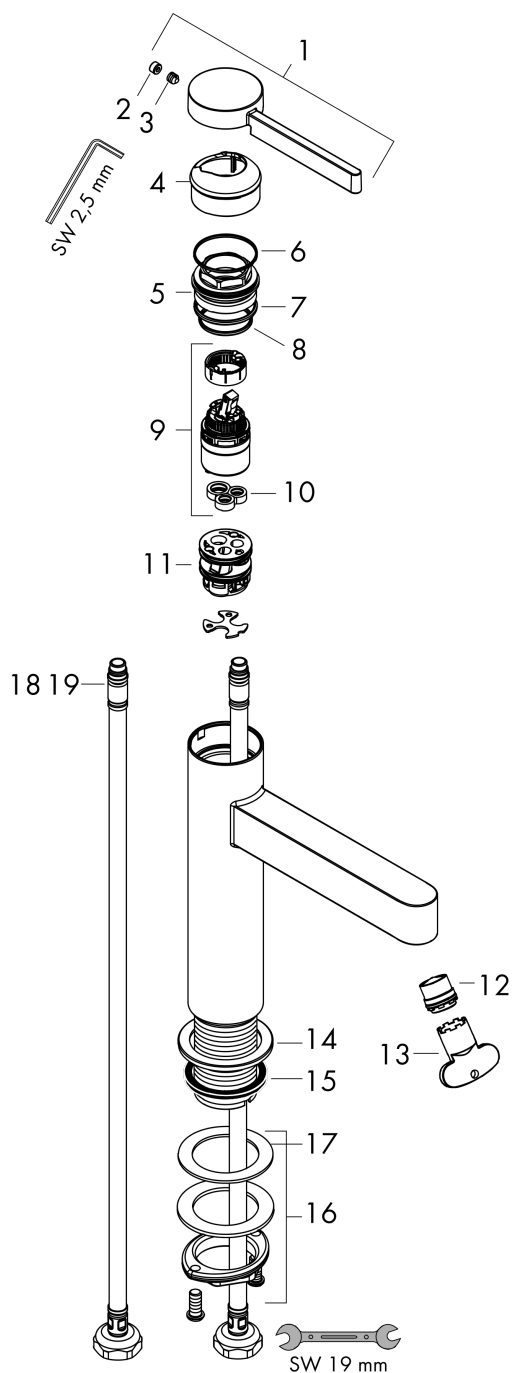

Finoris

Single lever basin mixer 110 with push-open waste set

Surfaces: **Chrome** Article Number: **76023000**

Description

product features

- consists of: single lever basin mixer, waste set
- ComfortZone 110
- projection: 139 mm
- spray type: laminar spray
- maximum flow rate at 3 bar: 5 l/min
- ceramic cartridge
- temperature limitation adjustable
- suitable for continuous flow water heaters
- push-open waste set G 1¼
- material waste set: metal
- connection type: G ¾ connections
- connection dimension: DN15

Technology

Design awards

reddot winner 2021

Product image

Scale drawing

Flowchart

Finoris
Single lever basin mixer 110 with push-open waste set
 Surfaces: **Chrome** Article Number: **76023000**

Exploded Drawing

Year of production: >06/21

Finoris**Single lever basin mixer 110 with push-open waste set**Surfaces: **Chrome** Article Number: **76023000****Spare part list**

Year of production: >06/21

Pos.	Description	Article Number	Price	PU
1	handle	94266000	-	1
2	screw cover	93735460	-	1
3	hollow set screw M5x5	98446000	-	1
4	flange	93737000	-	1
5	nut	92926000	-	1
6	O-ring 30x1,5	98433000	-	1
7	O-ring 29x2	98391000	-	1
8	O-ring 25x1,5	98146000	-	1
9	cartridge, assy	93760000	-	1
10	seal	93383000	-	1
11	adapter for cartridge	98866000	-	1
12	spray former	93973000	-	1
13	special tool	98987000	-	1
14	escutcheon	94265000	-	1
15	flat seal	98749000	-	1
16	fixing set (Ø 32)	13961000	-	1
17	lever collar	97548000	-	1
18	connection hose 600 mm M8x0,75 G3/8	96556000	-	1
19	O-ring 6,6x1,6	93019000	-	1
a	push-open waste set	50100000	-	1
b	fixation extension 35 mm	13898000	-	1