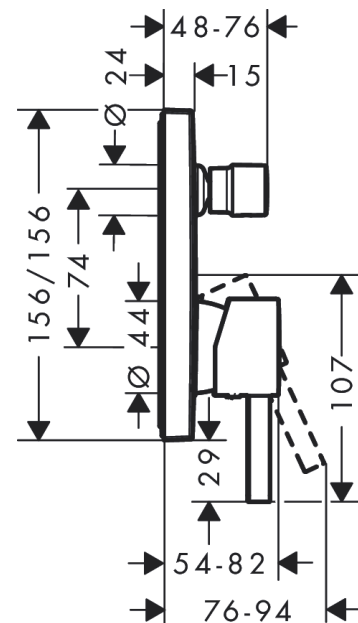

#### product features

- 2 functions
- connection type: basic set
- flow rate upper outlet: 21 l/min
- flow rate lower outlet: 29 l/min
- maximum flow rate at 3 bar: 29 l/min
- min. operating pressure: 1 bar
- max. operating pressure: 10 bar
- ceramic cartridge
- temperature limitation adjustable
- diverter with automatic resetting
- with silencer

### Scale drawing

### Spare part list

Year of production: >06/21

Pos.	Description	Article Number	Price	PU
1	handle	94298000	-	1
2	screw cover	96338000	-	1
3	diverter knob	98795000	-	1
4	hollow set screw M4x10	97667000	-	1
5	escutcheon 155 / 155 mm	94302000	-	1
6	O-ring 23x3	98142000	-	1
7	O-ring 43x3	98418000	-	1
8	sleeve	98790000	-	1
9	sleeve	98794000	-	1
10	holder for escutcheon	98793000	-	1
11	set of fixing screws	96454000	-	1
12	nut	98796000	-	1
13	O-ring 30x1,5	98433000	-	1
14	O-ring 39x1,5	98400000	-	1
15	cartridge, assy	92730000	-	1
16	locking screw for handle	95140000	-	1
17	seal	95008000	-	1
18	selector assy	95014000	-	1
19	O-ring 16x2,3	98207000	-	1
20	O-ring 20x2,5	92602000	-	1
21	set of screws	96525000	-	1
22	O-ring 16x2	98133000	-	1
23	noise reduction	94073000	-	1
24	extension 25 mm	13595000	-	1
25	set of fixing screws	97747000	-	1
26	extension 22 mm	13593000	-	1