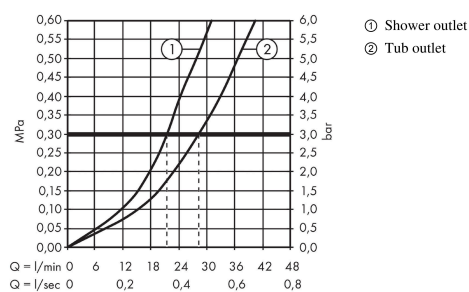

Finoris

Single lever bath mixer for concealed installation for iBox universal

Surfaces: **Chrome** Article Number: **76415000**

Description

product features

- 2 functions
- connection type: basic set
- flow rate upper outlet: 21 l/min
- flow rate lower outlet: 29 l/min
- maximum flow rate at 3 bar: 29 l/min
- min. operating pressure: 1 bar
- max. operating pressure: 10 bar
- ceramic cartridge
- temperature limitation adjustable
- diverter with automatic resetting
- with silencer

Design awards

reddot winner 2021

Product image

Scale drawing

Flowchart