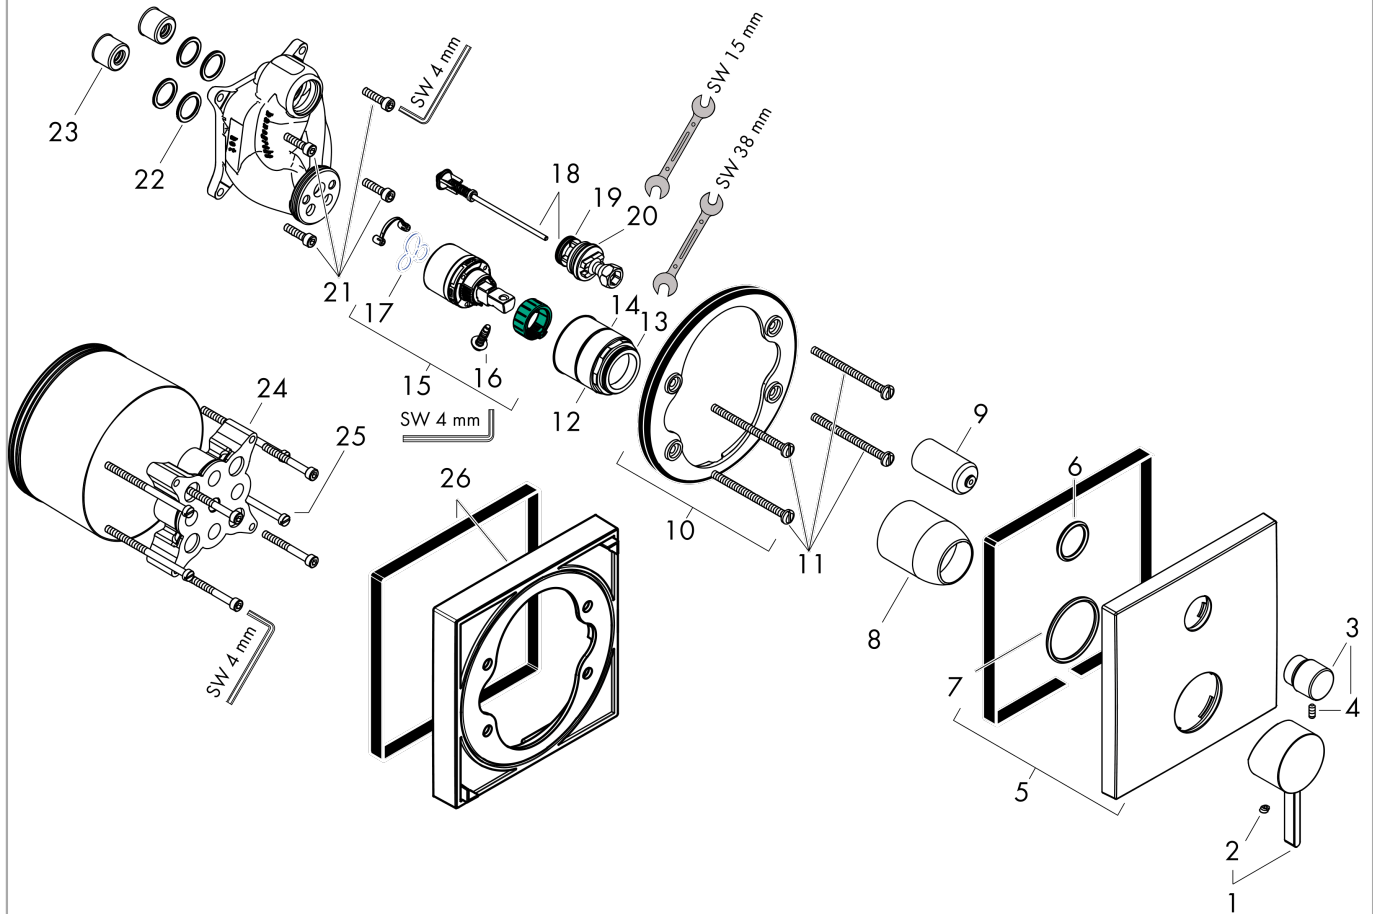

### Scale drawing

### Flowchart

**Finoris**  
**Single lever bath mixer for concealed installation for iBox universal**  
 Surfaces: **Chrome**    Article Number: **76415000**

## Exploded Drawing

Year of production: >06/21

### Spare part list

Year of production: >06/21

Pos.	Description	Article Number	Price	PU
1	handle	94298000	-	1
2	screw cover	96338000	-	1
3	diverter knob	98795000	-	1
4	hollow set screw M4x10	97667000	-	1
5	escutcheon 155 / 155 mm	94302000	-	1
6	O-ring 23x3	98142000	-	1
7	O-ring 43x3	98418000	-	1
8	sleeve	98790000	-	1
9	sleeve	98794000	-	1
10	holder for escutcheon	98793000	-	1
11	set of fixing screws	96454000	-	1
12	nut	98796000	-	1
13	O-ring 30x1,5	98433000	-	1
14	O-ring 39x1,5	98400000	-	1
15	cartridge, assy	92730000	-	1
16	locking screw for handle	95140000	-	1
17	seal	95008000	-	1
18	selector assy	95014000	-	1
19	O-ring 16x2,3	98207000	-	1
20	O-ring 20x2,5	92602000	-	1
21	set of screws	96525000	-	1
22	O-ring 16x2	98133000	-	1
23	noise reduction	94073000	-	1
24	extension 25 mm	13595000	-	1
25	set of fixing screws	97747000	-	1
26	extension 22 mm	13593000	-	1