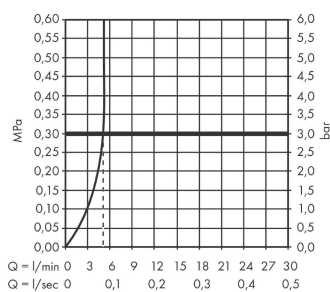

Finoris

Single lever basin mixer for concealed installation wall-mounted with spout 22,8 cm

Surfaces: **Chrome** Article Number: **76050000**

Description

product features

- consists of: single lever basin mixer for concealed installation wall-mounted, waste set
- projection: 228 mm
- spray type: laminar spray
- maximum flow rate at 3 bar: 5 l/min
- ceramic cartridge
- suitable for continuous flow water heaters
- non-closing waste set
- material waste set: metal
- connection type: basic set
- connection dimension: DN15
- handle can be positioned on the right or left, depends on the basic set installation

Technology

Design awards

reddot winner 2021

Product image

Scale drawing

Flowchart

Finoris

Single lever basin mixer for concealed installation wall-mounted with spout 22,8 cm