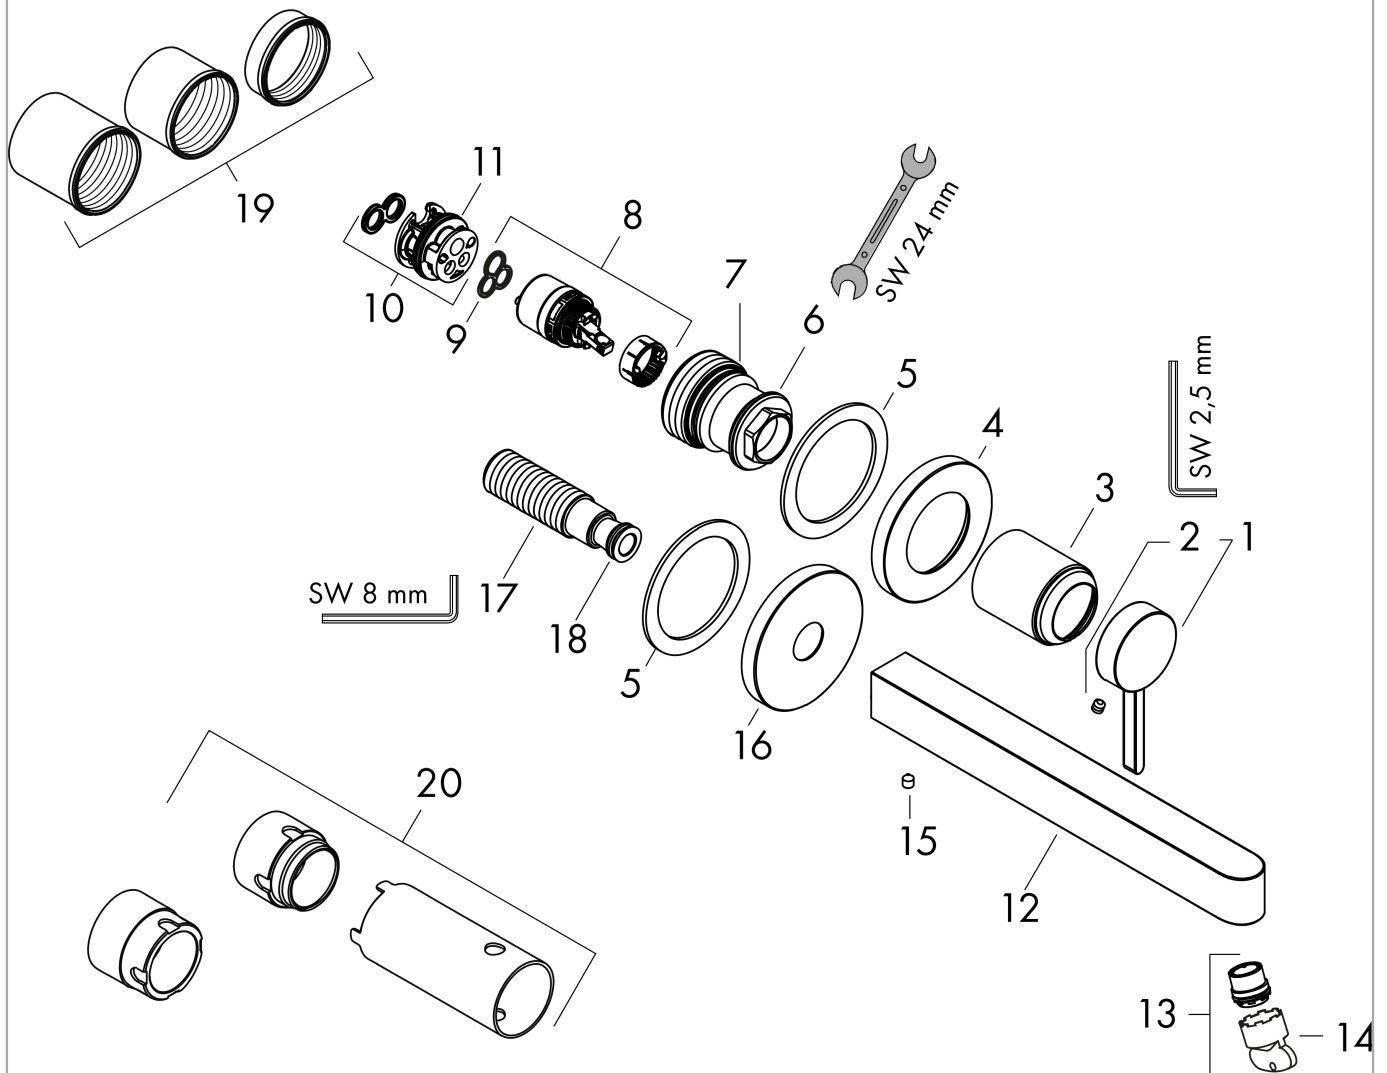

Finoris

Single lever basin mixer for concealed installation wall-mounted with spout 22,8 cm

Surfaces: **Chrome** Article Number: **76050000**

Description

product features

- consists of: single lever basin mixer for concealed installation wall-mounted, waste set
- projection: 228 mm
- spray type: laminar spray
- maximum flow rate at 3 bar: 5 l/min
- ceramic cartridge
- suitable for continuous flow water heaters
- non-closing waste set
- material waste set: metal
- connection type: basic set
- connection dimension: DN15
- handle can be positioned on the right or left, depends on the basic set installation

Technology

Design awards

reddot winner 2021

Product image

Scale drawing

Flowchart

Finoris

Single lever basin mixer for concealed installation wall-mounted with spout 22,8 cm

Surfaces: **Chrome** Article Number: **76050000**

Exploded Drawing

Year of production: >06/21

Finoris

Single lever basin mixer for concealed installation wall-mounted with spout 22,8 cm

Surfaces: **Chrome** Article Number: **76050000**

Spare part list

Year of production: >06/21

Pos.	Description	Article Number	Price	PU
1	handle	93986000	-	1
2	hollow set screw M5x5	98446000	-	1
3	sleeve	93989000	-	1
4	escutcheon for handle	93988000	-	1
5	washer	97600000	-	1
6	nut	93141000	-	1
7	O-ring 34x2	98383000	-	1
8	cartridge, assy	93760000	-	1
9	seal	98865000	-	1
10	adapter for cartridge	95634000	-	1
11	O-ring 26x2	98147000	-	1
12	spout 225 mm	93985000	-	1
13	spray former	93973000	-	1
14	special tool	98987000	-	1
15	hollow set screw M5x6	97768000	-	1
16	escutcheon for spout	93987000	-	1
17	connecting thread G½	95626000	-	1
18	O-ring 13x2	98128000	-	1
19	fixing set	97971000	-	1
20	extension set 25 mm for 13622180	31971000	-	1