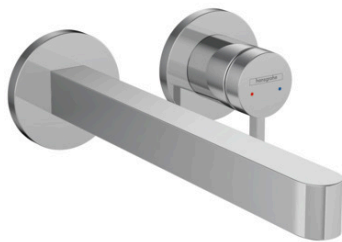

Finoris

Single lever basin mixer for concealed installation wall-mounted with spout 22,8 cm

Surfaces: **Chrome** Article Number: **76050000**

Description

product features

- consists of: single lever basin mixer for concealed installation wall-mounted, waste set
- projection: 228 mm
- spray type: laminar spray
- maximum flow rate at 3 bar: 5 l/min
- ceramic cartridge
- suitable for continuous flow water heaters
- non-closing waste set
- material waste set: metal
- connection type: basic set
- connection dimension: DN15
- handle can be positioned on the right or left, depends on the basic set installation

Technology

Design awards

reddot winner 2021

Product image

Scale drawing

Flowchart

Finoris

Single lever basin mixer for concealed installation wall-mounted with spout 22,8 cm

Surfaces: **Chrome** Article Number: **76050000**

Exploded Drawing

Year of production: >06/21

Finoris

Single lever basin mixer for concealed installation wall-mounted with spout 22,8 cm

Surfaces: **Chrome** Article Number: **76050000**