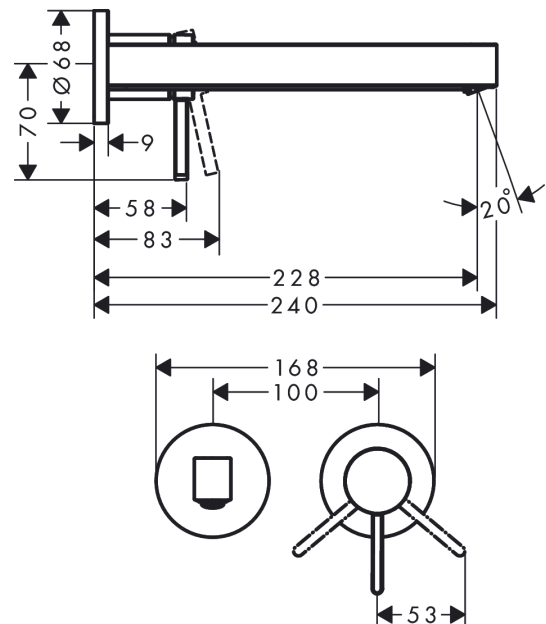

Finoris

Single lever basin mixer for concealed installation wall-mounted with spout 22,8 cm

Surfaces: **Chrome** Article Number: **76050000**

Description

product features

- consists of: single lever basin mixer for concealed installation wall-mounted, waste set
- projection: 228 mm
- spray type: laminar spray
- maximum flow rate at 3 bar: 5 l/min
- ceramic cartridge
- suitable for continuous flow water heaters
- non-closing waste set
- material waste set: metal
- connection type: basic set
- connection dimension: DN15
- handle can be positioned on the right or left, depends on the basic set installation

Technology

Design awards

reddot winner 2021

Product image

Scale drawing

Flowchart

Finoris

Single lever basin mixer for concealed installation wall-mounted with spout 22,8 cm

Surfaces: **Chrome** Article Number: **76050000**

Exploded Drawing

Year of production: >06/21

Finoris

Single lever basin mixer for concealed installation wall-mounted with spout 22,8 cm

Surfaces: **Chrome** Article Number: **76050000**

Spare part list

Year of production: >06/21

Pos.	Description	Article Number	Price	PU
1	handle	93986000	-	1
2	hollow set screw M5x5	98446000	-	1
3	sleeve	93989000	-	1
4	escutcheon for handle	93988000	-	1
5	washer	97600000	-	1
6	nut	93141000	-	1
7	O-ring 34x2	98383000	-	1
8	cartridge, assy	93760000	-	1
9	seal	98865000	-	1
10	adapter for cartridge	95634000	-	1
11	O-ring 26x2	98147000	-	1
12	spout 225 mm	93985000	-	1
13	spray former	93973000	-	1
14	special tool	98987000	-	1
15	hollow set screw M5x6	97768000	-	1
16	escutcheon for spout	93987000	-	1
17	connecting thread G½	95626000	-	1
18	O-ring 13x2	98128000	-	1
19	fixing set	97971000	-	1
20	extension set 25 mm for 13622180	31971000	-	1