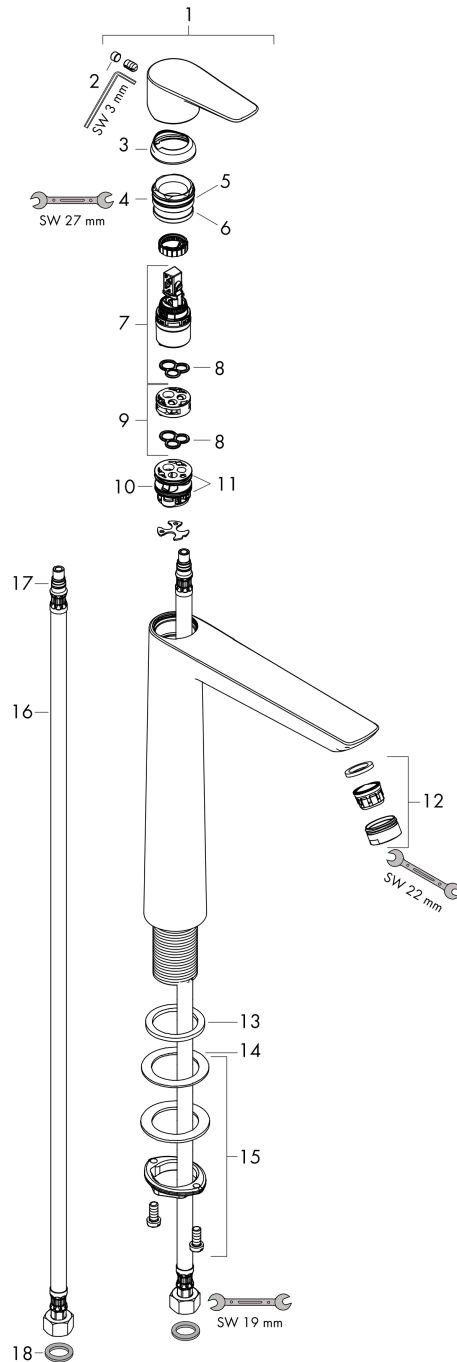

##### product features

- ComfortZone 240
- projection: 183 mm
- spout height: 234 mm
- spray type: normal spray
- maximum flow rate at 3 bar: 5 l/min
- ceramic cartridge
- temperature limitation adjustable
- suitable for continuous flow water heaters
- connection type: G 3/8 connections
- connection dimension: DN15

#### Scale drawing

#### Flowchart

**Talis E**  
**Single lever basin mixer 240 without waste set**  
 Surface: **Brushed Black Chrome**    Article Number: **71717340**

**Exploded Drawing**

Year of production: >06/20

**Talis E****Single lever basin mixer 240 without waste set**Surface: **Brushed Black Chrome** Article Number: **71717340****Spare part list**

Year of production: &gt;06/20

Pos.	Description	Article Number	Price	PU
1	handle	92687340	€ 68,78	1
2	screw cover	95704000	€ 3,33	1
3	flange	92625340	€ 43,44	1
4	nut	92689000	€ 22,97	1
5	O-ring 25x1,5	98146000	€ 3,33	1
6	O-ring 27x1,5	92527000	€ 11,66	1
7	cartridge, assy	97685000	€ 58,67	1
8	seal	98865000	€ 28,92	1
9	adapter for cartridge	92628000	€ 18,80	1
10	adapter for cartridge	98866000	€ 28,92	1
11	O-ring 23x2	98398000	€ 3,33	1
12	aerator M24x1 (5 l/min)	13185340	€ 28,20	1
13	flat seal	98749000	€ 5,36	1
14	lever collar	97548000	€ 3,33	1
15	fixing set (Ø 32)	13961000	€ 22,97	1
16	connection hose 600 mm M8x0,75 G3/8	96556000	€ 22,97	1
17	O-ring 7x1,5	98422000	€ 3,33	1
18	sealing set	95581000	€ 5,36	1
a	fixation extension 35 mm	13898000	€ 72,47	1