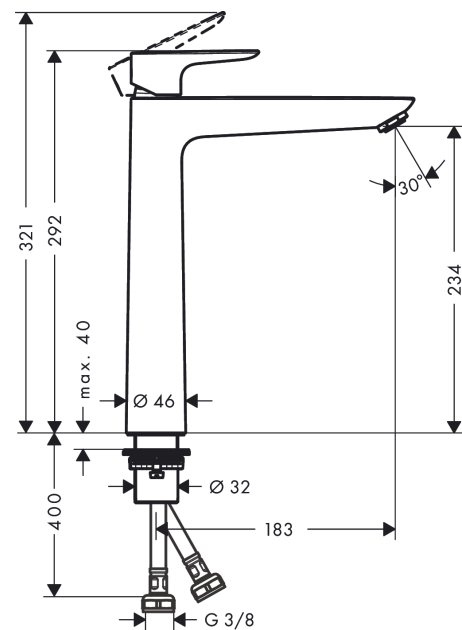

##### product features

- ComfortZone 240
- projection: 183 mm
- spout height: 234 mm
- spray type: normal spray
- maximum flow rate at 3 bar: 5 l/min
- ceramic cartridge
- temperature limitation adjustable
- suitable for continuous flow water heaters
- connection type: G 3/8 connections
- connection dimension: DN15

#### Scale drawing

Year of production: &gt;06/20

Pos.	Description	Article Number	Price	PU
1	handle	92687340	€ 68,78	1
2	screw cover	95704000	€ 3,33	1
3	flange	92625340	€ 43,44	1
4	nut	92689000	€ 22,97	1
5	O-ring 25x1,5	98146000	€ 3,33	1
6	O-ring 27x1,5	92527000	€ 11,66	1
7	cartridge, assy	97685000	€ 58,67	1
8	seal	98865000	€ 28,92	1
9	adapter for cartridge	92628000	€ 18,80	1
10	adapter for cartridge	98866000	€ 28,92	1
11	O-ring 23x2	98398000	€ 3,33	1
12	aerator M24x1 (5 l/min)	13185340	€ 28,20	1
13	flat seal	98749000	€ 5,36	1
14	lever collar	97548000	€ 3,33	1
15	fixing set (Ø 32)	13961000	€ 22,97	1
16	connection hose 600 mm M8x0,75 G3/8	96556000	€ 22,97	1
17	O-ring 7x1,5	98422000	€ 3,33	1
18	sealing set	95581000	€ 5,36	1
a	fixation extension 35 mm	13898000	€ 72,47	1