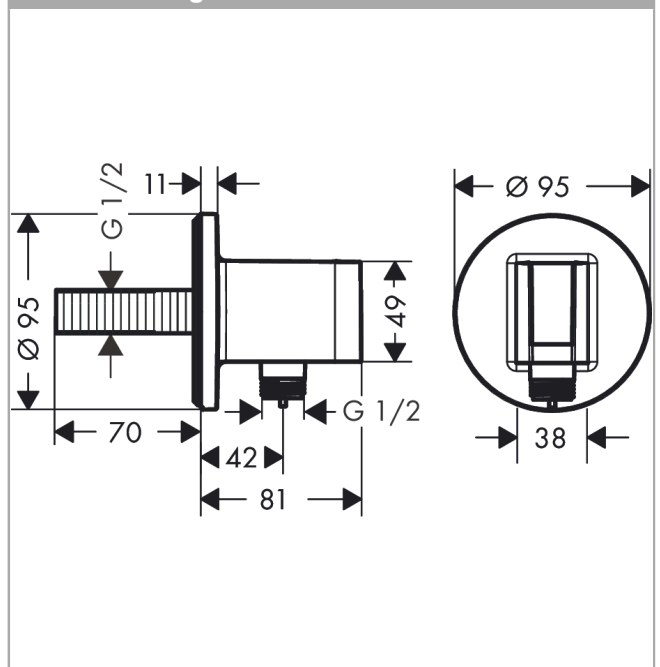

FixFit S

Wall outlet with shower holder

Surfaces: **Chrome** Article Number: **26888000**

Description

product features

- consists of: wall connector, escutcheon
- version: plastic housing with internal water supply made of plastic
- fixed holding position
- for all Hansgrohe hand showers
- for hoses with conical nut
- material: plastic
- with non-return valve
- connection type: G 1/2

Product image

Scale drawing

FixFit S

Wall outlet with shower holder

Surfaces: **Chrome** Article Number: **26888000**

Exploded Drawing

Year of production: >06/22

FixFit S

Wall outlet with shower holder

Surfaces: **Chrome** Article Number: **26888000**

Spare part list

Year of production: >06/22

Pos.	Description	Article Number	Price	PU
1	shower holder, assy	94695000	€ 86,16	1
2	set of non return valves DW 15	94074000	€ 13,92	1
3	null	93841000	€ 3,21	1
4	seal	94694000	€ 3,21	1
5	escutcheon	94696000	€ 57,12	1
6	connecting thread G½	98933000	€ 57,12	1
7	O-ring 11x2	98127000	€ 3,21	1
8	mounting set	96179000	€ 11,31	1