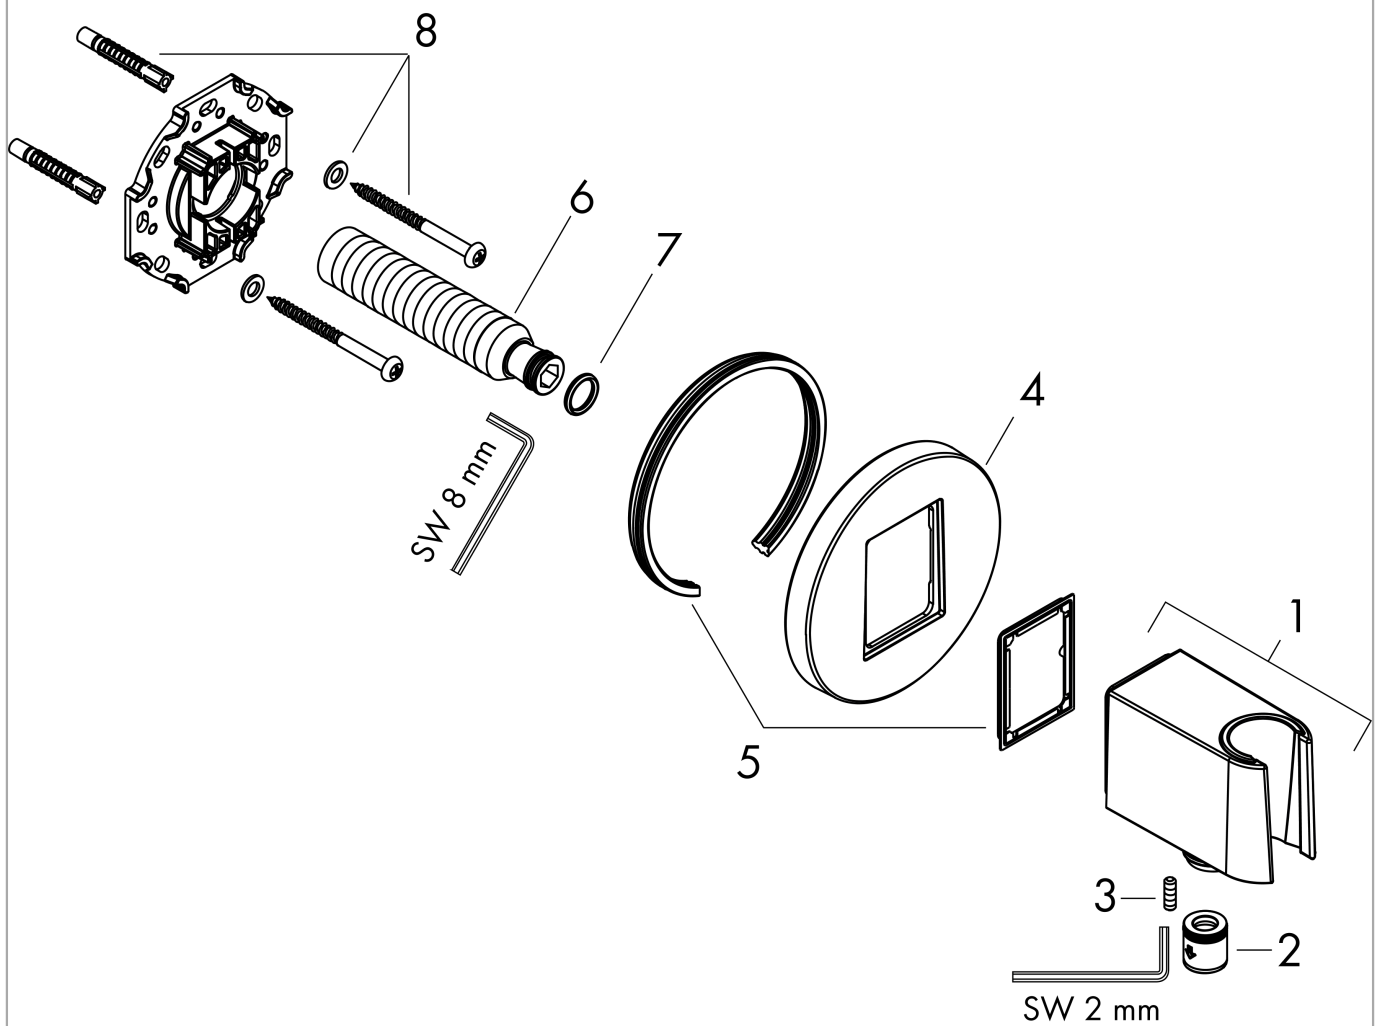

FixFit S

Wall outlet with shower holder

Surfaces: **Chrome** Article Number: **26888000**

Description

product features

- consists of: wall connector, escutcheon
- version: plastic housing with internal water supply made of plastic
- fixed holding position
- for all Hansgrohe hand showers
- for hoses with conical nut
- material: plastic
- with non-return valve
- connection type: G 1/2

Product image

Scale drawing

FixFit S

Wall outlet with shower holder

Surfaces: **Chrome** Article Number: **26888000**

Exploded Drawing

Year of production: >06/22

FixFit S

Wall outlet with shower holder

Surfaces: **Chrome** Article Number: **26888000**

Spare part list

Year of production: >06/22

Pos.	Description	Article Number	Price	PU
1	shower holder, assy	94695000	€ 86,16	1
2	set of non return valves DW 15	94074000	€ 13,92	1
3	null	93841000	€ 3,21	1
4	seal	94694000	€ 3,21	1
5	escutcheon	94696000	€ 57,12	1
6	connecting thread G½	98933000	€ 57,12	1
7	O-ring 11x2	98127000	€ 3,21	1
8	mounting set	96179000	€ 11,31	1