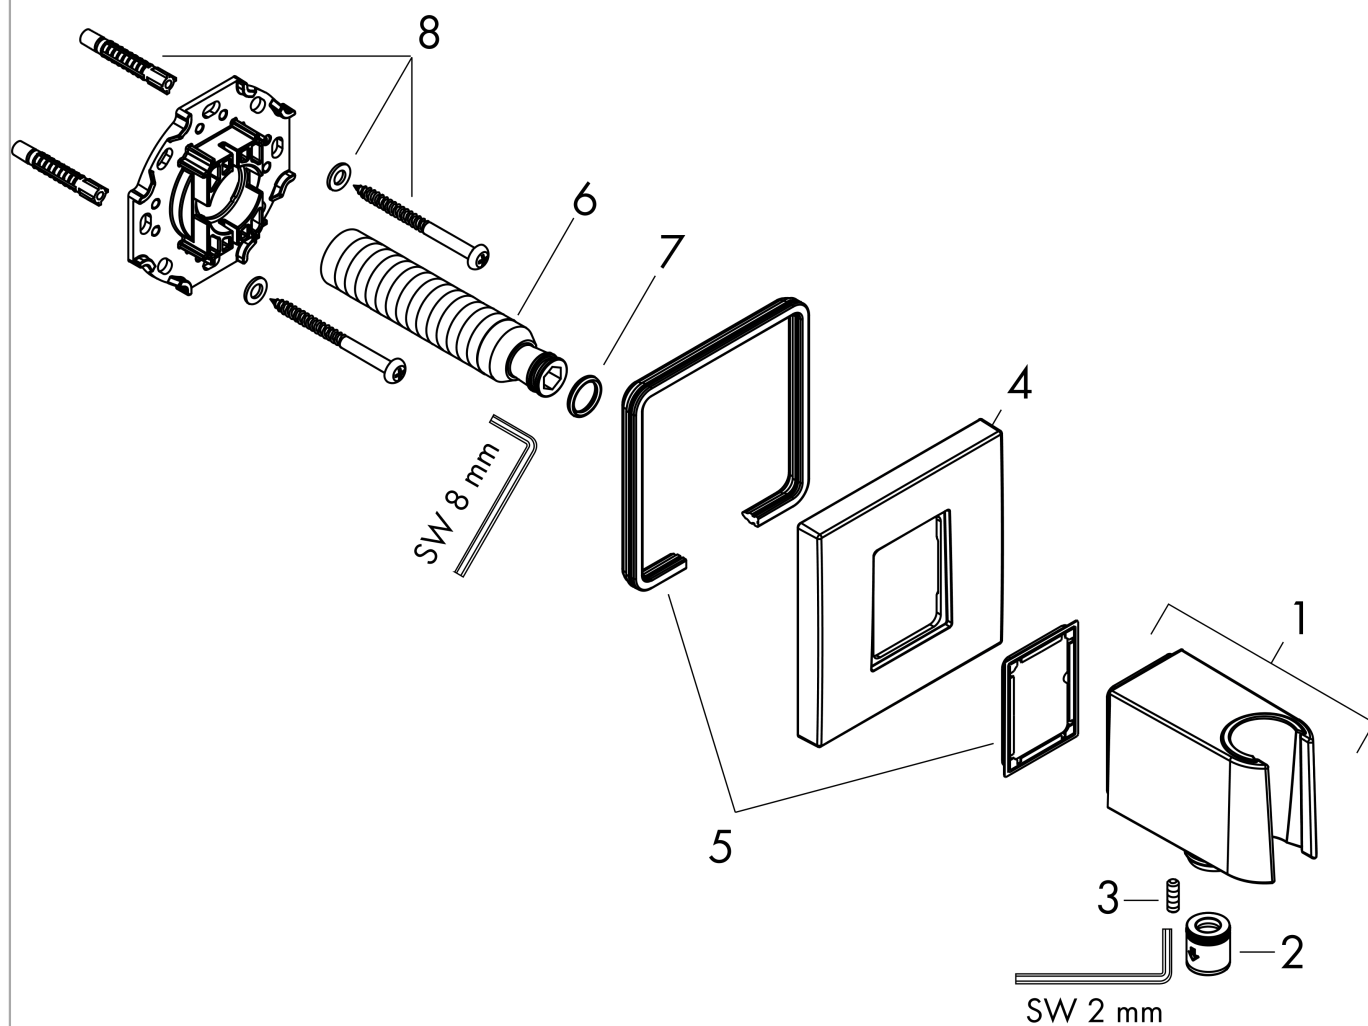

**FixFit E****Wall outlet with shower holder**Surfaces: **Chrome** Article Number: **26889000****Description****product features**

- consists of: wall connector, escutcheon
- version: plastic housing with internal water supply made of plastic
- fixed holding position
- for all Hansgrohe hand showers
- for hoses with conical nut
- material: plastic
- with non-return valve
- connection type: G ½

## Exploded Drawing

Year of production: >06/22

**FixFit E**

**Wall outlet with shower holder**

Surfaces: **Chrome** Article Number: **26889000**

**Spare part list**

Year of production: >06/22

Pos.	Description	Article Number	Price	PU
1	shower holder, assy	94695000	€ 86,16	1
2	set of non return valves DW 15	94074000	€ 13,92	1
3	null	93841000	€ 3,21	1
4	seal	94694000	€ 3,21	1
5	escutcheon	94693000	€ 70,57	1
6	connecting thread G½	98933000	€ 57,12	1
7	O-ring 11x2	98127000	€ 3,21	1
8	mounting set	96179000	€ 11,31	1