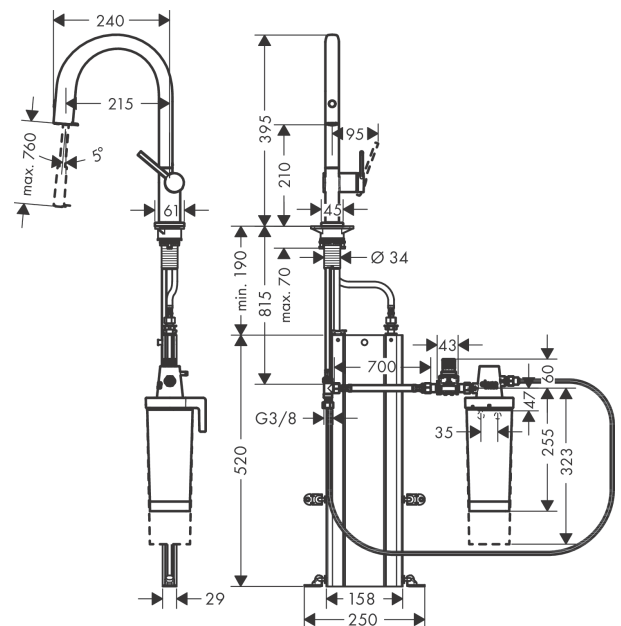

Aqittura M91

FilterSystem 210, pull-out spout, 1jet, sBox, starter set

Surfaces: **Chrome** Article Number: **76800000**

Description

product features

- consists of: single lever kitchen mixer, hose box, filterhead, mineralisation cartridge Harmony with filter
- ComfortZone 210
- projection: 240 mm
- spout height: 210 mm
- swivel range adjustable in 3 steps 60°, 110° or 150°
- laminar spray
- maximum flow rate at 3 bar: 6,5 l/min
- ceramic cartridge
- connection type: G 3/8 connections
- integrated non-return valve
- suitable for continuous flow water heaters
- sBox for quiet, smooth and protected hose guidance in the cabinet, under the countertop
- extension length up to 76 cm
- tap hole with Ø 35 mm required
- separate water supply for filtered and unfiltered water
- filtered still drinking water via push button at the spout
- filter capacity: 300 l
- filter connection: G 3/8 input and output
- maximum withdrawal quantity (filtered water): 1,8 l/min

Technology

Design awards

Product image

Scale drawing

Aqittura M91
FilterSystem 210, pull-out spout, 1jet, sBox, starter set
 Surfaces: **Chrome** Article Number: **76800000**

Exploded Drawing

Year of production: >03/22