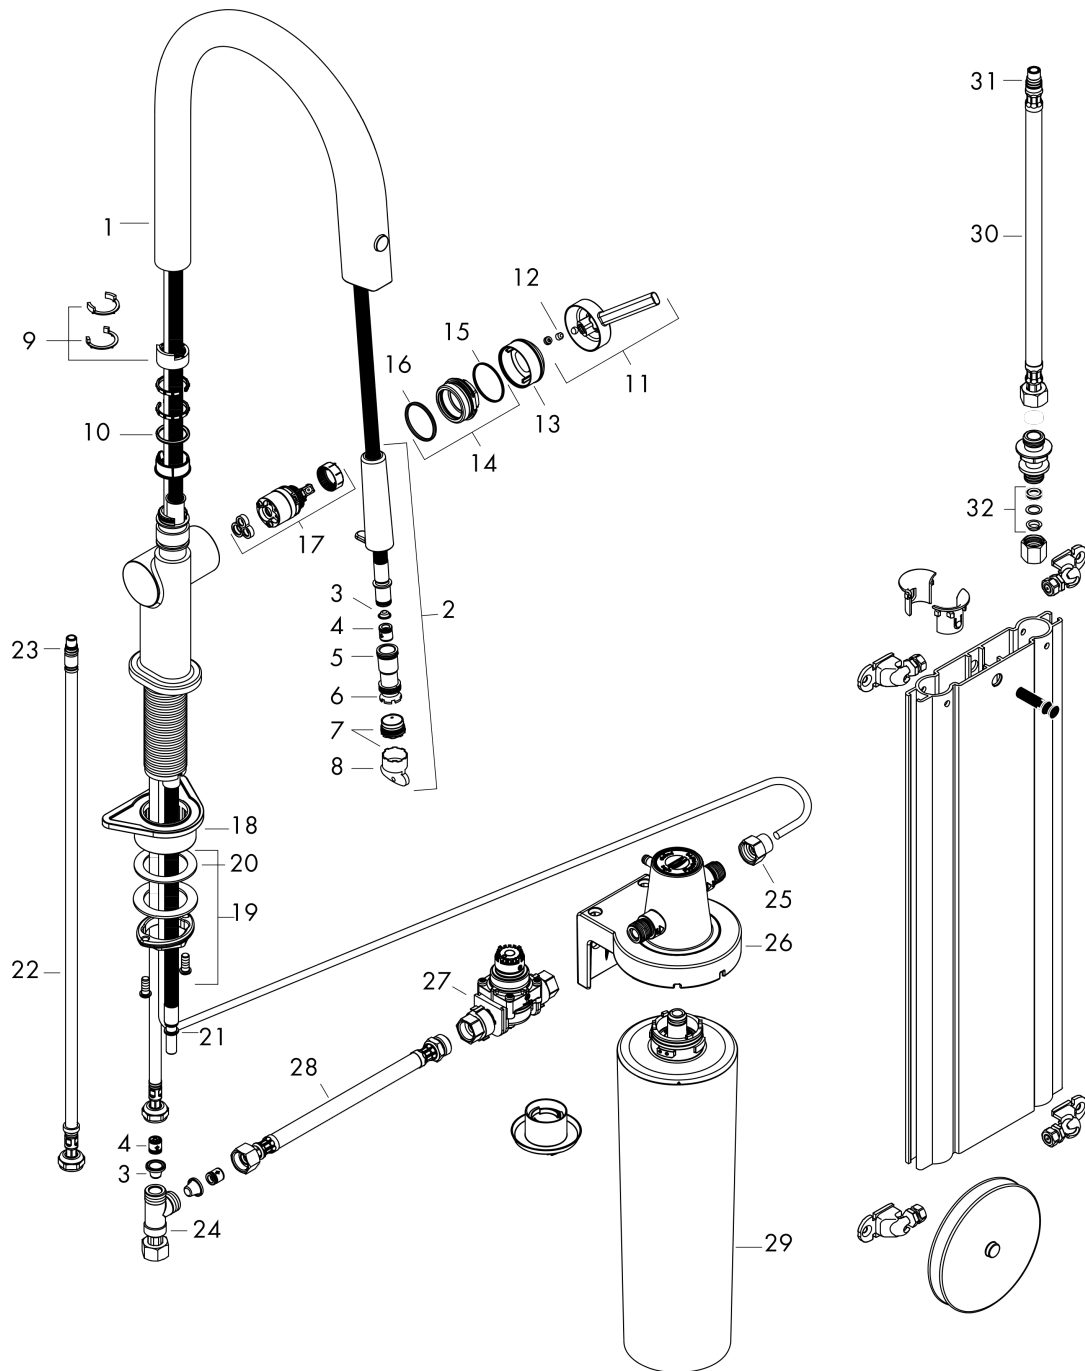

Aqittura M91
FilterSystem 210, pull-out spout, 1jet, sBox, starter set
Surfaces: **Chrome**   Article Number: **76800000**

Exploded Drawing

Year of production: >03/22

Aqittura M91

FilterSystem 210, pull-out spout, 1jet, sBox, starter set

Surfaces: **Chrome** Article Number: **76800000**

Spare part list

Year of production: >03/22

Pos.	Description	Article Number	Price	PU
1	spout cpl.	94713000	€ 162,08	1
2	handspray	94512000	€ 44,63	1
3	filter	98516000	€ 5,24	1
4	non return valve DW 10	96456000	€ 8,45	1
5	O-ring 13x1,5	98475000	€ 3,21	1
6	O-Ring 12x2,5	98230000	€ 3,21	1
7	spray former	93748000	€ 22,37	1
8	service tool	93750000	€ 8,45	1
9	set of locating rings (110° / 150°)	94513000	€ 57,12	1
10	O-ring 21x2,5	98211000	€ 3,21	1
11	handle	93736000	€ 35,94	1
12	hollow set screw M5x5	98446000	€ 3,21	1
13	flange	93737000	€ 35,94	1
14	nut	93738000	€ 44,63	1
15	O-ring 29x2	98391000	€ 3,21	1
16	O-ring 30x1,5	98433000	€ 3,21	1
17	cartridge, assy	93740000	€ 86,16	1
18	support	97523000	€ 5,24	1
19	fixing set (Ø 34)	95049000	€ 13,92	1
20	lever collar	97548000	€ 3,21	1
21	hose	94714000	€ 44,63	1
22	filter	97973000	€ 13,92	1
23	connection hose 900 mm M8x0,75 G3/8	93746000	€ 35,94	1
24	O-ring 6,6x1,6	93019000	€ 3,21	1
25	T-piece	92152000	€ 57,12	1
26	set of adapters	94710000	€ 44,63	1
27	support element	94709000	€ 124,95	1
28	pressure reducer	94708000	€ 162,08	1
29	connection hose 700 mm G3/8 x G3/8	95896000	€ 57,12	1
30	-	76828000	-	1
31	connection hose 450 mm M10x1 G3/8	96507000	€ 35,94	1
32	O-ring 8x1,5	98423000	€ 3,21	1
33	squeezing connection	96099000	€ 8,45	1