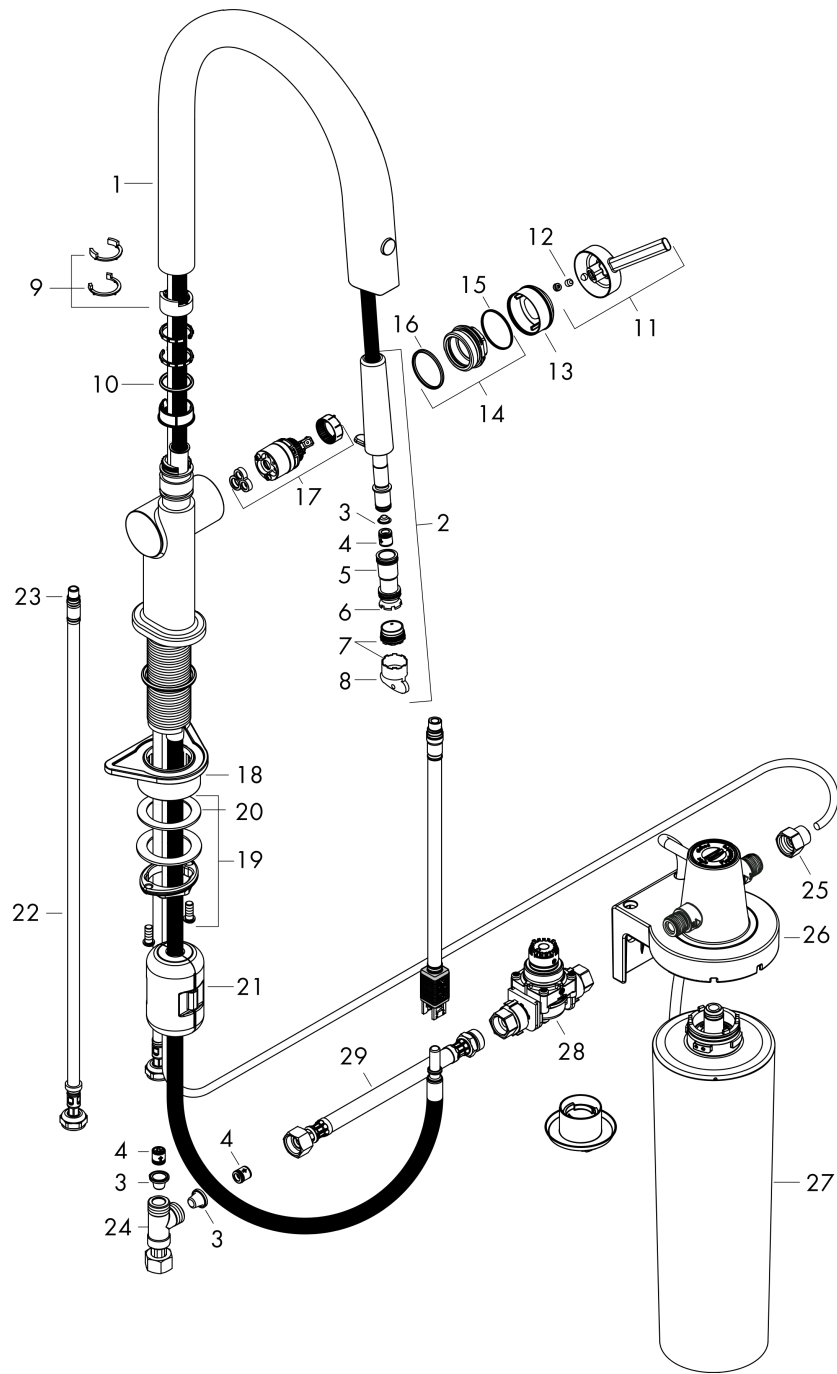

Aqittura M91
FilterSystem 210, pull-out spout, 1jet, starter set
Surfaces: **Chrome**   Article Number: **76801000**

Exploded Drawing

Year of production: >06/22

Aqittura M91

FilterSystem 210, pull-out spout, 1jet, starter set

Surfaces: **Chrome** Article Number: **76801000**

Spare part list

Year of production: >06/22

Pos.	Description	Article Number	Price	PU
1	spout cpl.	94713000	€ 162,08	1
2	handspray	94512000	€ 44,63	1
3	filter	98516000	€ 5,24	1
4	non return valve DW 10	96456000	€ 8,45	1
5	O-ring 13x1,5	98475000	€ 3,21	1
6	O-Ring 12x2,5	98230000	€ 3,21	1
7	spray former	93748000	€ 22,37	1
8	service tool	93750000	€ 8,45	1
9	set of locating rings (110° / 150°)	94513000	€ 57,12	1
10	O-ring 21x2,5	98211000	€ 3,21	1
11	handle	93736000	€ 35,94	1
12	hollow set screw M5x5	98446000	€ 3,21	1
13	flange	93737000	€ 35,94	1
14	nut	93738000	€ 44,63	1
15	O-ring 29x2	98391000	€ 3,21	1
16	O-ring 30x1,5	98433000	€ 3,21	1
17	cartridge, assy	93740000	€ 86,16	1
18	support	97523000	€ 5,24	1
19	fixing set (Ø 34)	95049000	€ 13,92	1
20	lever collar	97548000	€ 3,21	1
21	weight	92500000	€ 35,94	1
22	connection hose 900 mm M8x0,75 G3/8	93746000	€ 35,94	1
23	O-ring 6,6x1,6	93019000	€ 3,21	1
24	T-piece	94707000	€ 124,95	1
25	set of adapters	94710000	€ 44,63	1
26	support element	94709000	€ 124,95	1
27	-	76828000	-	1
28	pressure reducer	94708000	€ 162,08	1
29	connection hose 700 mm G3/8 x G3/8	95896000	€ 57,12	1