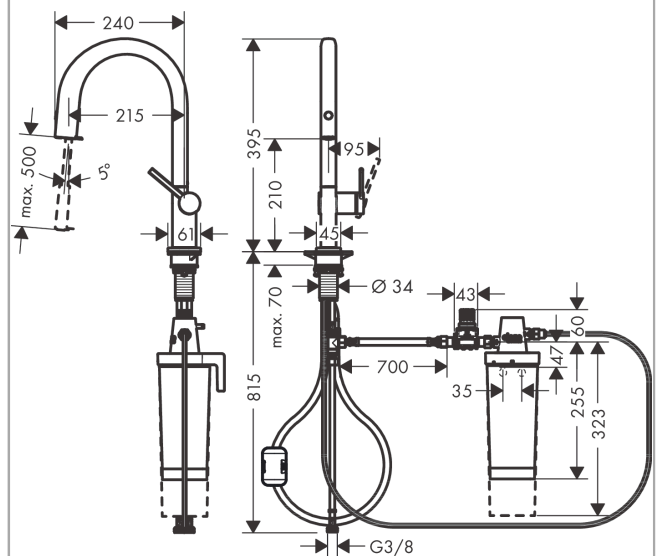

Aqittura M91

FilterSystem 210, pull-out spout, 1jet, starter set

Surfaces: **Chrome** Article Number: **76801000**

Description

product features

- consists of: single lever kitchen mixer, filterhead, mineralisation cartridge Harmony with filter
- ComfortZone 210
- projection: 240 mm
- spout height: 210 mm
- swivel range adjustable in 3 steps 60°, 110° or 150°
- laminar spray
- maximum flow rate at 3 bar: 6,5 l/min
- ceramic cartridge
- connection type: G 3/8 connections
- integrated non-return valve
- suitable for continuous flow water heaters
- extension length up to 50 cm
- tap hole with Ø 35 mm required
- separate water supply for filtered and unfiltered water
- filtered still drinking water via push button at the spout
- filter capacity: 300 l
- filter connection: G 3/8 input and output
- maximum withdrawal quantity (filtered water): 1,8 l/min

Technology

Design awards

Product image

Scale drawing

Aqittura M91
FilterSystem 210, pull-out spout, 1jet, starter set
 Surfaces: **Chrome** Article Number: **76801000**

Exploded Drawing

Year of production: >06/22