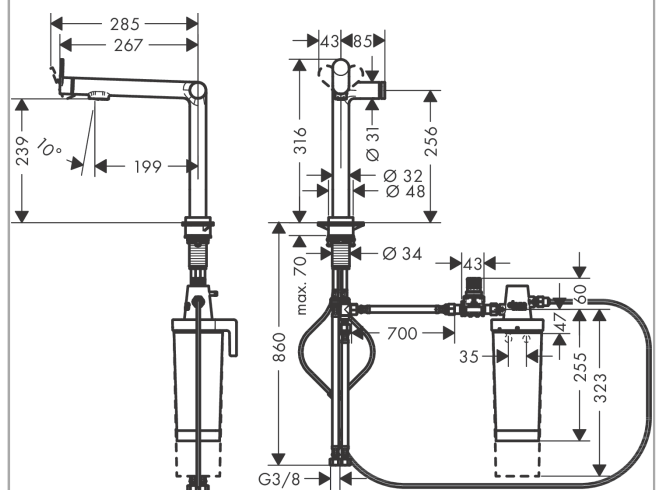

Scale drawing