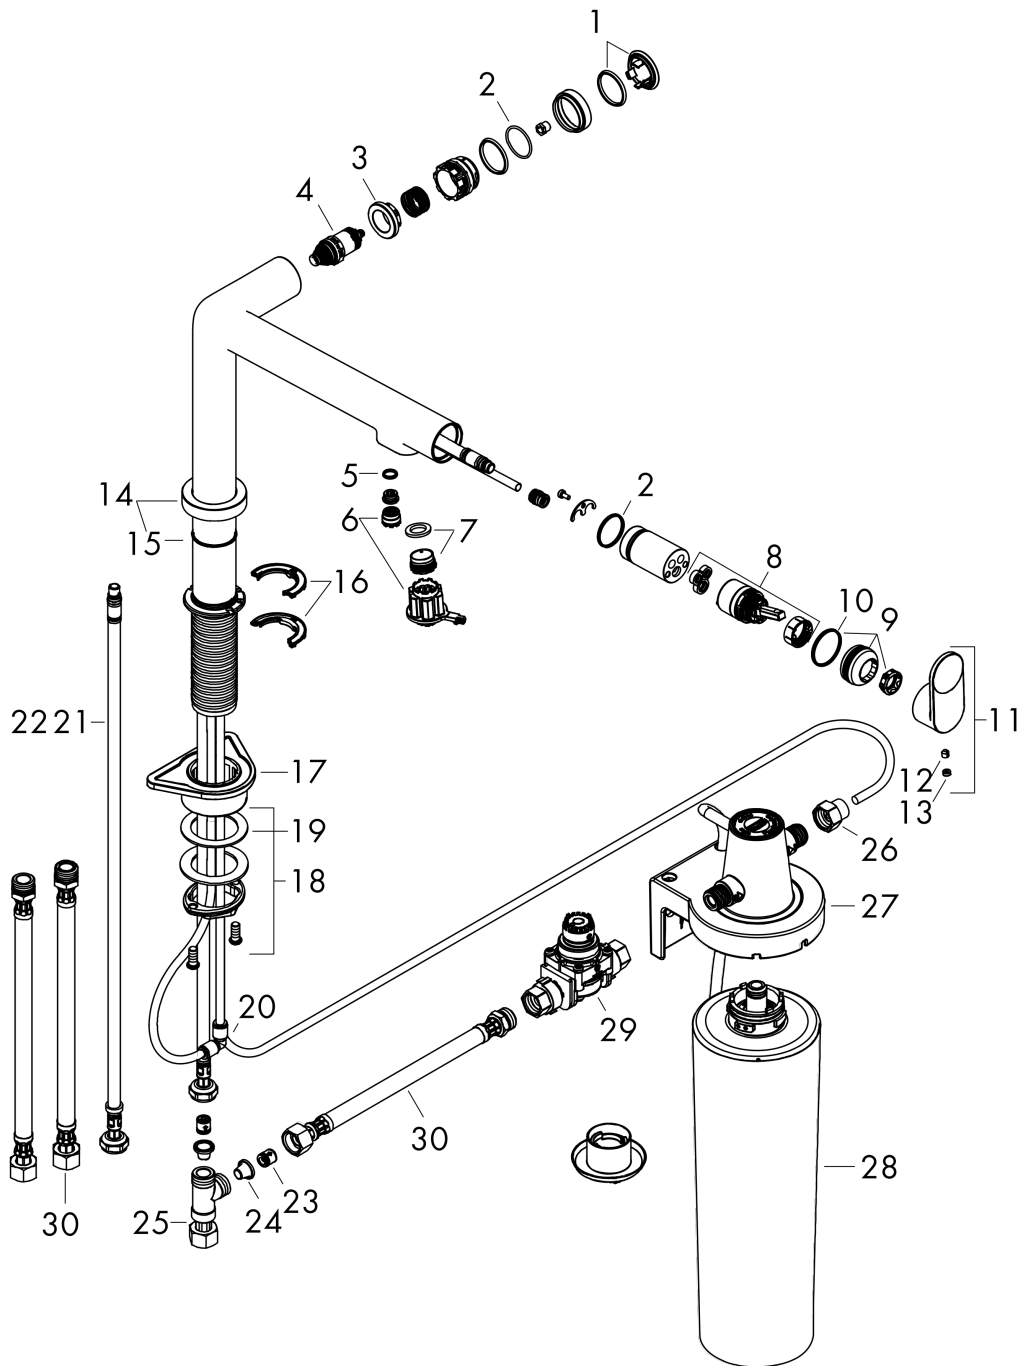

Aqittura M91
FilterSystem 240, 1jet, starter set
Surfaces: **Chrome**   Article Number: **76802000**

Exploded Drawing

Year of production: >03/22

Aqittura M91

FilterSystem 240, 1jet, starter set

Surfaces: **Chrome** Article Number: **76802000**

Spare part list

Year of production: >03/22

Pos.	Description	Article Number	Price	PU
1	cover	92289000	€ 11,31	1
2	O-ring 23x1,5	92287000	€ 3,21	1
3	nut	98368000	€ 11,31	1
4	shut off unit	98463000	€ 44,63	1
5	O-ring 8x1,5	98423000	€ 3,21	1
6	aerator laminar	94699000	€ 22,37	1
7	aerator laminar M18x1 (7 l/min)	96911000	€ 35,94	1
8	cartridge, assy	93183000	€ 124,95	1
9	nut	94703000	€ 44,63	1
10	O-ring 26x1,5	98390000	€ 3,21	1
11	handle	94700000	€ 35,94	1
12	hollow set screw M5x5	98446000	€ 3,21	1
13	screw cover	93735610	€ 8,45	1
14	escutcheon	94704000	€ 44,63	1
15	O-ring 25x1,5	98146000	€ 3,21	1
16	set of locating rings (60° / 110°)	94705000	€ 11,31	1
17	support	97523000	€ 5,24	1
18	fixing set (special)	93253000	€ 18,33	1
19	lever collar	97548000	€ 3,21	1
20	coupling set	94711000	€ 44,63	1
21	connection hose	94267000	€ 35,94	1
22	O-ring 6,6x1,6	93019000	€ 3,21	1
23	non return valve DW 10	96456000	€ 8,45	1
24	filter	98516000	€ 5,24	1
25	T-piece	94707000	€ 124,95	1
26	set of adapters	94710000	€ 44,63	1
27	support element	94709000	€ 124,95	1
28	-	76828000	-	1
29	pressure reducer	94708000	€ 162,08	1
30	connection hose 700 mm G3/8 x G3/8	95896000	€ 57,12	1