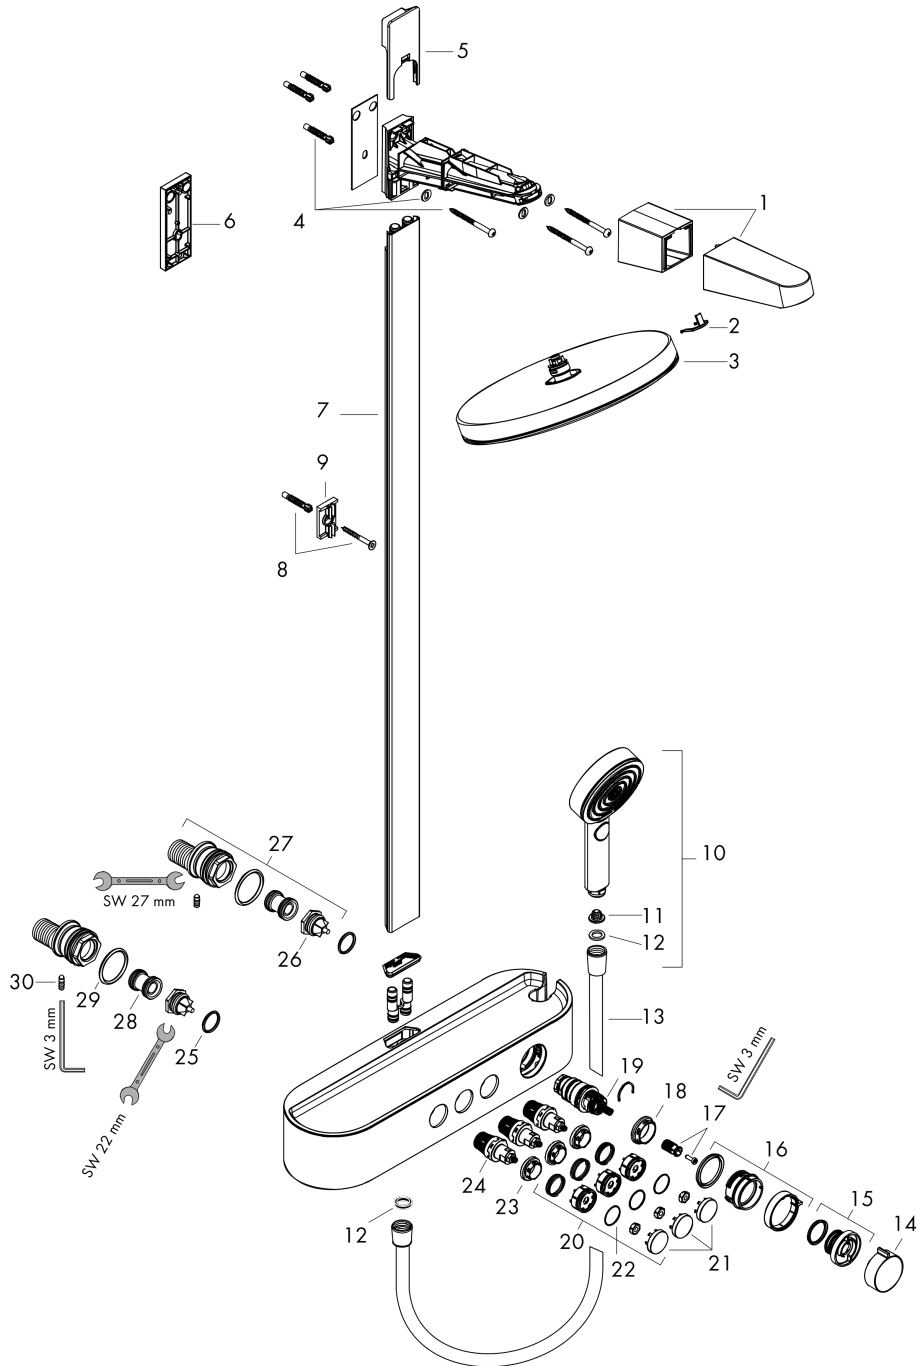

Pulsify S
Showerpipe 260 2jet with ShowerTablet Select 400
Surface: **Chrome** Article Number: **24240000**

Exploded Drawing

Year of production: >01/23

Pulsify S
Showerpipe 260 2jet with ShowerTablet Select 400
Surface: **Chrome** Article Number: **24240000**

Spare part list

Year of production: >01/23

Pos.	Description	Article Number	Price	PU
1	cover	94519000	-	1
2	cramp	94521000	€ 3,33	1
3	head shower	94520000	-	1
4	mounting set	98716000	€ 14,28	1
5	cover	94518000	€ 11,66	1
6	tile-matching-disk 7 mm	94517000	-	1
7	pipe with cover (935 mm)	94515000	-	1
8	mounting set	40916000	€ 5,36	1
9	support element	94516000	€ 8,69	1
10	-	24110000	-	1
11	filter	92672000	€ 5,36	1
12	seal	98058000	€ 3,33	1
13	shower hose Isiflex'B 1,60 m	28276000	-	1
14	handle	94403000	€ 36,89	1
15	safety set	94404000	€ 36,89	1
16	handle	94405000	€ 22,97	1
17	handle fixing set	92136000	€ 18,80	1
18	nut	98913000	€ 18,80	1
19	thermostat cartridge	98282000	€ 103,17	1
20	spring with sleeve	92340000	€ 11,66	1
21	set of symbols	98367000	€ 45,82	1
22	O-ring 20x1	98140000	€ 3,33	1
23	nut	98368000	€ 11,66	1
24	shut off unit	95758000	€ 103,17	1
25	O-ring 17x2	98199000	€ 3,33	1
26	non return valve (pressure-resistant up to 2 MPa)	95773000	€ 28,92	1
27	set of S-unions	95772000	€ 88,54	1
28	noise reduction	96429000	€ 5,36	1
29	O-ring 29x3	98371000	€ 5,36	1
30	hollow set screw M6x16 including o-ring 29x3	98372000	€ 8,69	1