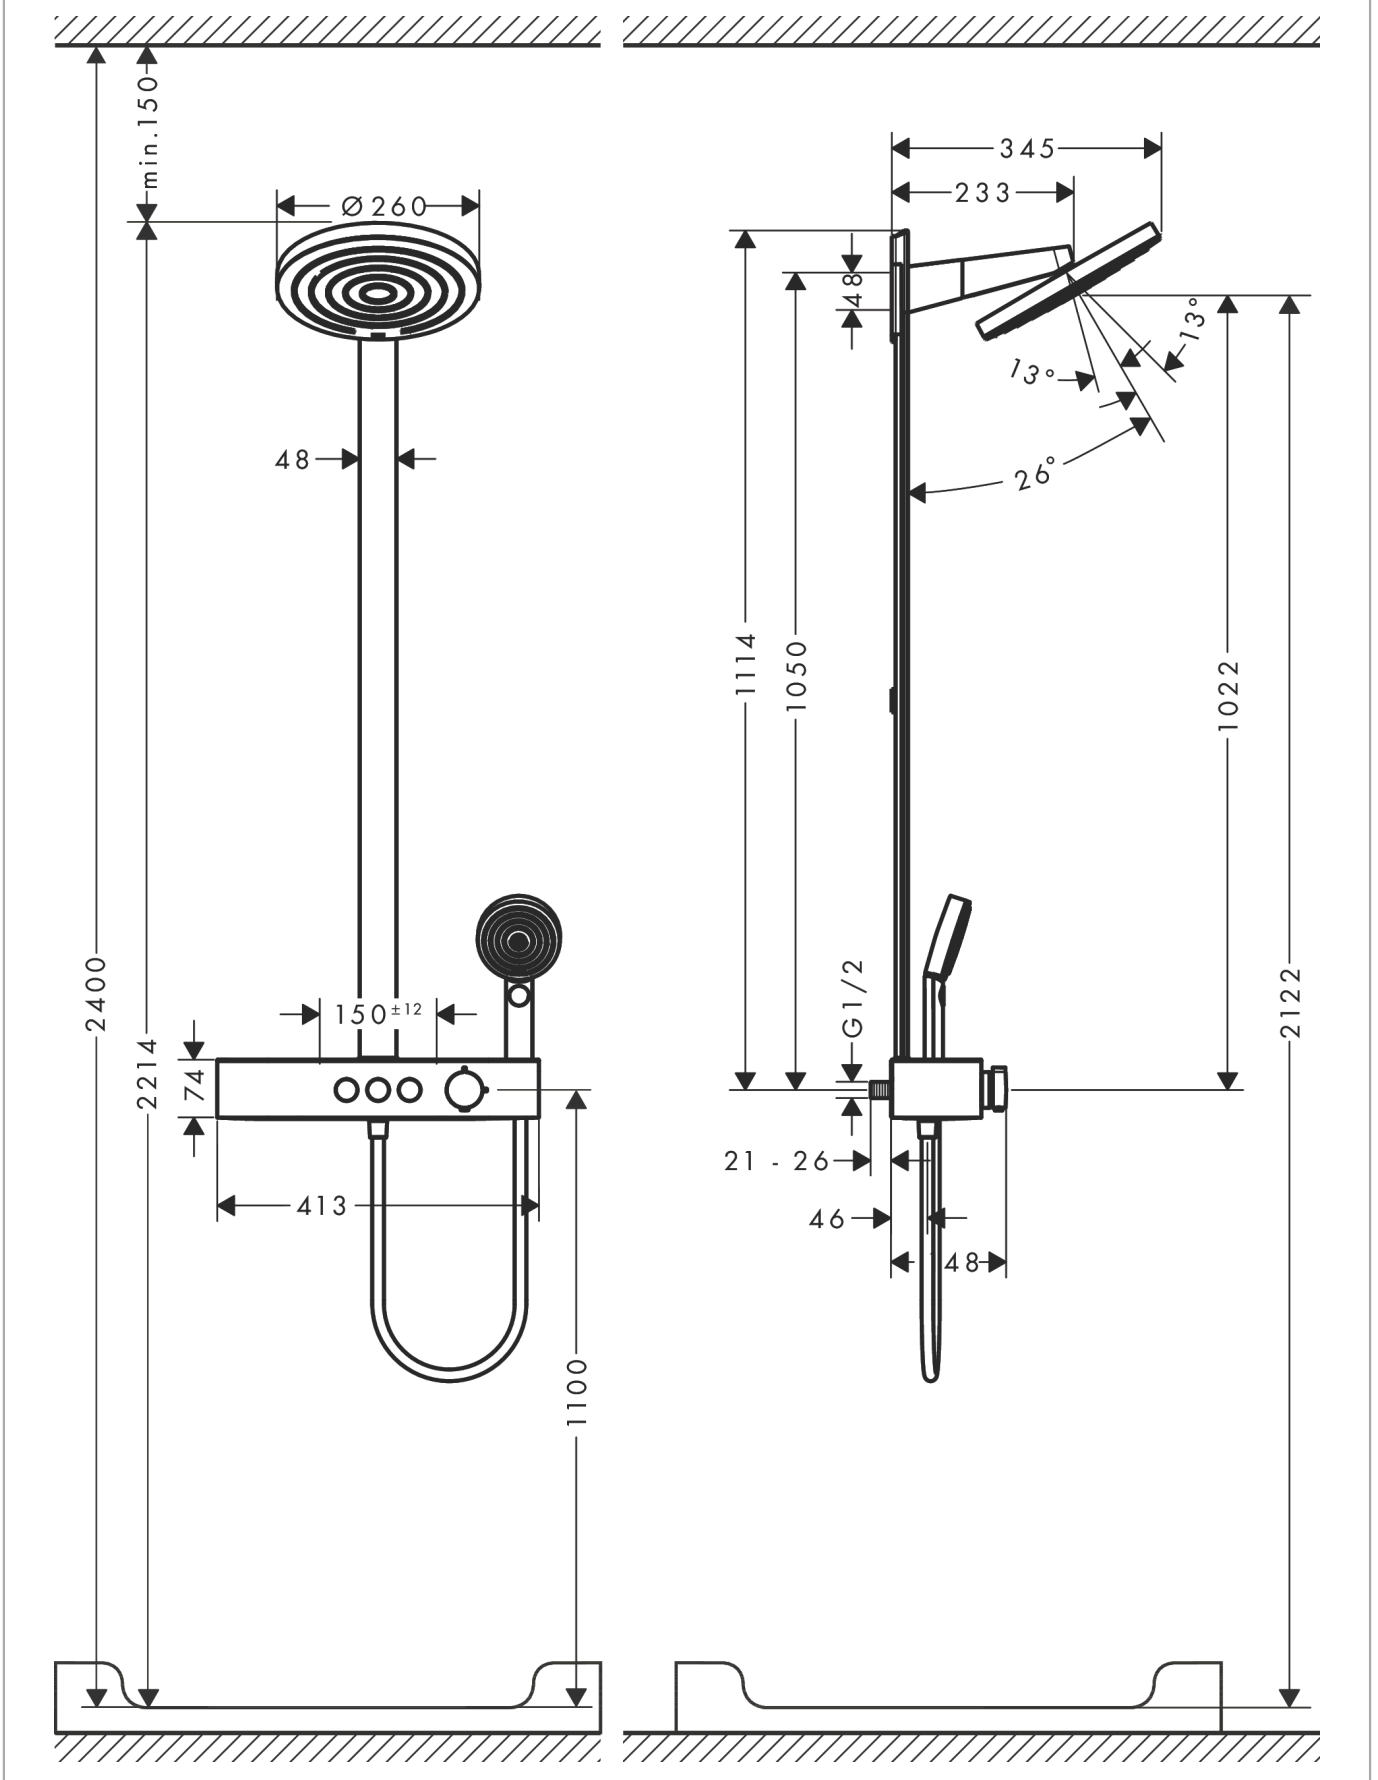

Pulsify S
Showerpipe 260 2jet with ShowerTablet Select 400
Surface: **Chrome** Article Number: **24240000**

Installation examples