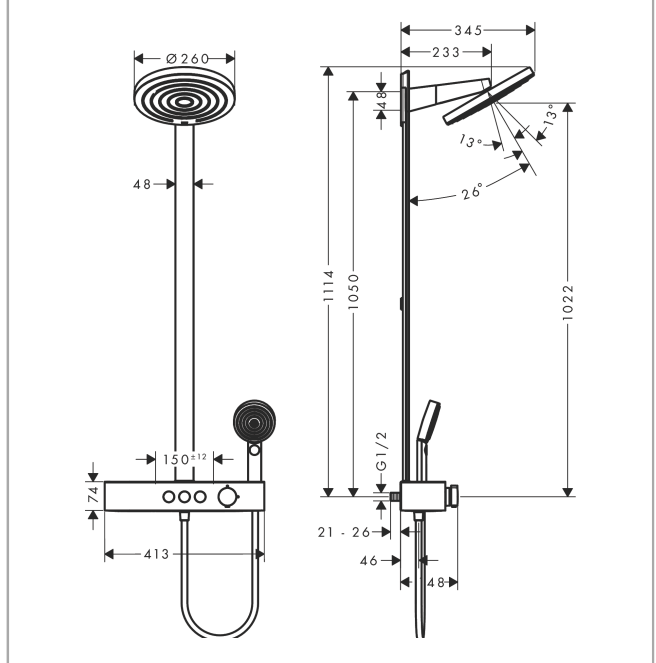

Pulsify S
Showerpipe 260 2jet with ShowerTablet Select 400
 Surface: **Chrome** Article Number: **24240000**

Description

product features

- consists of: hand shower, overhead shower, shower thermostat, shower hose, shower bar
- overhead shower Pulsify 260 2jet
- shower head size overhead shower: 260 mm
- spray type overhead shower: PowderRain, Intense PowderRain
- ball-joint: overhead shower inclinable by 13-39°
- spray disc surface: graphite
- Fast Drain empties the overhead shower from an angle of 10°
- removable shower head
- shelf made of plastic
- surface shelf: graphite
- maximum flow rate at 3 bar: 12,9 l/min
- spray type hand shower: Massage spray, IntenseRain, PowderRain
- minimum flow pressure: 1,3 bar
- pipe can be shortened in height
- bar width: 48 mm
- shower arm length overhead shower: 233 mm
- CoolContact thermostat: Prevents the housing from heating up, making showering even safer
- thermostat ShowerTablet Select 400
- simultaneous utilization of 3 functions
- suitable for continuous flow water heaters
- mounting type: exposed installation
- connection thread G ½
- centre distance 150 ± 12 mm
- intrinsically safe against backflow
- Thermostat is delivered with buttons hand shower, PowderRain, Intense PowderRain
- 2 functions

Technology

Design awards

reddot winner 2021

Pulsify S
Showerpipe 260 2jet with ShowerTablet Select 400
 Surface: **Chrome** Article Number: **24240000**

Product image

Scale drawing

Flowchart

Pulsify S
Showerpipe 260 2jet with ShowerTablet Select 400
 Surface: **Chrome** Article Number: **24240000**