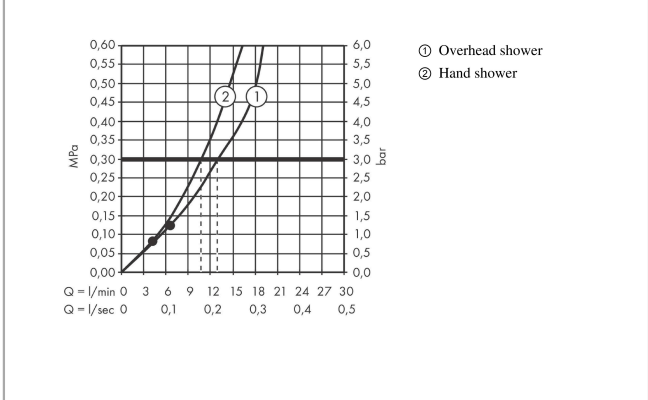

Pulsify S
Showerpipe 260 2jet with ShowerTablet Select 400
 Surface: **Chrome** Article Number: **24240000**

Description

product features

- consists of: hand shower, overhead shower, shower thermostat, shower hose, shower bar
- overhead shower Pulsify 260 2jet
- shower head size overhead shower: 260 mm
- spray type overhead shower: PowderRain, Intense PowderRain
- ball-joint: overhead shower inclinable by 13-39°
- spray disc surface: graphite
- Fast Drain empties the overhead shower from an angle of 10°
- removable shower head
- shelf made of plastic
- surface shelf: graphite
- maximum flow rate at 3 bar: 12,9 l/min
- spray type hand shower: Massage spray, IntenseRain, PowderRain
- minimum flow pressure: 1,3 bar
- pipe can be shortened in height
- bar width: 48 mm
- shower arm length overhead shower: 233 mm
- CoolContact thermostat: Prevents the housing from heating up, making showering even safer
- thermostat ShowerTablet Select 400
- simultaneous utilization of 3 functions
- suitable for continuous flow water heaters
- mounting type: exposed installation
- connection thread G ½
- centre distance 150 ± 12 mm
- intrinsically safe against backflow
- Thermostat is delivered with buttons hand shower, PowderRain, Intense PowderRain
- 2 functions

Technology

Design awards

reddot winner 2021

Pulsify S
Showerpipe 260 2jet with ShowerTablet Select 400
 Surface: **Chrome** Article Number: **24240000**

Product image

Scale drawing

Flowchart

Pulsify S
Showerpipe 260 2jet with ShowerTablet Select 400
 Surface: **Chrome** Article Number: **24240000**