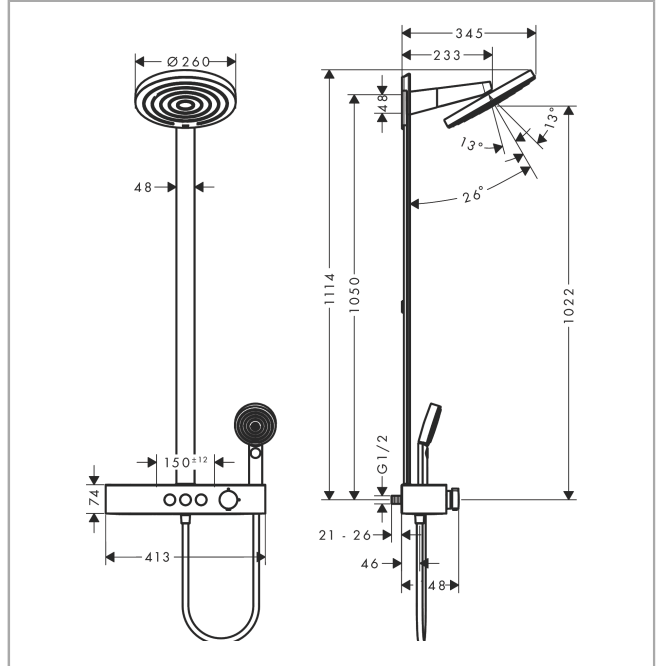

Pulsify S
Showerpipe 260 2jet with ShowerTablet Select 400
 Surface: **Matt Black** Article Number: **24240670**

Description

product features

- consists of: hand shower, overhead shower, shower thermostat, shower hose, shower bar
- overhead shower Pulsify 260 2jet
- shower head size overhead shower: 260 mm
- spray type overhead shower: PowderRain, Intense PowderRain
- ball-joint: overhead shower inclinable by 13-39°
- spray disc surface: graphite
- Fast Drain empties the overhead shower from an angle of 10°
- removable shower head
- shelf made of plastic
- surface shelf: graphite
- maximum flow rate at 3 bar: 12,9 l/min
- spray type hand shower: Massage spray, IntenseRain, PowderRain
- minimum flow pressure: 1,3 bar
- pipe can be shortened in height
- bar width: 48 mm
- shower arm length overhead shower: 233 mm
- CoolContact thermostat: Prevents the housing from heating up, making showering even safer
- thermostat ShowerTablet Select 400
- simultaneous utilization of 3 functions
- suitable for continuous flow water heaters
- mounting type: exposed installation
- connection thread G ½
- centre distance 150 ± 12 mm
- intrinsically safe against backflow
- Thermostat is delivered with buttons hand shower, PowderRain, Intense PowderRain
- Eco-Function: the volume control regulates up to 30% of the water flow
- 2 functions

Technology

Design awards

reddot winner 2021

Pulsify S
Showerpipe 260 2jet with ShowerTablet Select 400
 Surface: **Matt Black** Article Number: **24240670**

Product image

Scale drawing

Flowchart

Pulsify S
Showerpipe 260 2jet with ShowerTablet Select 400
 Surface: **Matt Black** Article Number: **24240670**