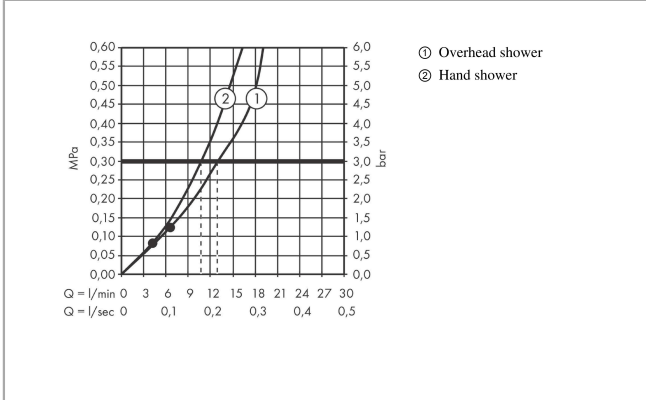

Pulsify S
Showerpipe 260 2jet with ShowerTablet Select 400
 Surface: **Matt Black** Article Number: **24240670**

Description

product features

- consists of: hand shower, overhead shower, shower thermostat, shower hose, shower bar
- overhead shower Pulsify 260 2jet
- shower head size overhead shower: 260 mm
- spray type overhead shower: PowderRain, Intense PowderRain
- ball-joint: overhead shower inclinable by 13-39°
- spray disc surface: graphite
- Fast Drain empties the overhead shower from an angle of 10°
- removable shower head
- shelf made of plastic
- surface shelf: graphite
- maximum flow rate at 3 bar: 12,9 l/min
- spray type hand shower: Massage spray, IntenseRain, PowderRain
- minimum flow pressure: 1,3 bar
- pipe can be shortened in height
- bar width: 48 mm
- shower arm length overhead shower: 233 mm
- CoolContact thermostat: Prevents the housing from heating up, making showering even safer
- thermostat ShowerTablet Select 400
- simultaneous utilization of 3 functions
- suitable for continuous flow water heaters
- mounting type: exposed installation
- connection thread G ½
- centre distance 150 ± 12 mm
- intrinsically safe against backflow
- Thermostat is delivered with buttons hand shower, PowderRain, Intense PowderRain
- Eco-Function: the volume control regulates up to 30% of the water flow
- 2 functions

Technology

Design awards

reddot winner 2021

Pulsify S
Showerpipe 260 2jet with ShowerTablet Select 400
 Surface: **Matt Black** Article Number: **24240670**

Product image

Scale drawing

Flowchart

Pulsify S
Showerpipe 260 2jet with ShowerTablet Select 400
 Surface: **Matt Black** Article Number: **24240670**