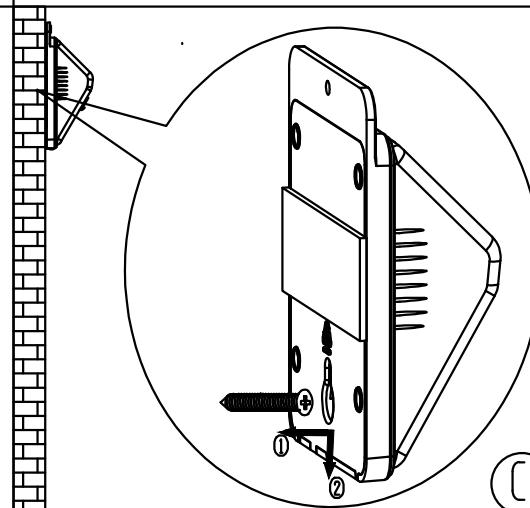

EGLO

my light | my style

LED solar sensor light

ART.-Nr.: 48636

1X

1X

(A)

(B)