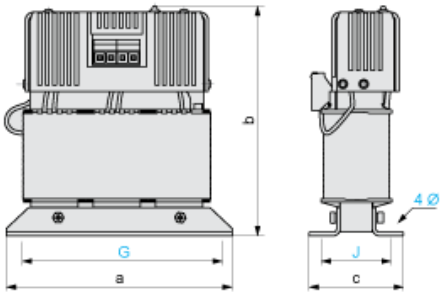

Pakovanje

Unit Type of Package 1	PCE
Number of Units in Package 1	1
Package 1 Height	25 cm
Package 1 Width	40,5 cm
Package 1 Length	42,5 cm
Package 1 Weight	20,428 kg
Unit Type of Package 2	P06
Number of Units in Package 2	4
Package 2 Height	75 cm
Package 2 Width	60 cm
Package 2 Length	80 cm
Package 2 Weight	90,212 kg

Ugovorna garancija

Garancija	18 meseci
-----------	-----------

Dimensions

Dimensions in mm

a	b	c	G	J	∅
310	310	140	260	95	11

Dimensions in in.

a	b	c	G	J	∅
12.20	12.20	5.51	10.24	3.74	0.43

Internal Wiring Diagram