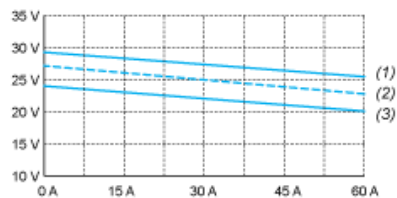

Ugovorna garancija

Garancija	18 meseci
-----------	-----------

Dimensions

Dimensions in mm

a	b	c	G	J	∅
310	310	140	260	95	11

Dimensions in in.

a	b	c	G	J	∅
12.20	12.20	5.51	10.24	3.74	0.43

Internal Wiring Diagram

Load Limits Curve

- (1) Nominal line supply + 10%
- (2) Nominal line supply
- (3) Nominal line supply - 10%