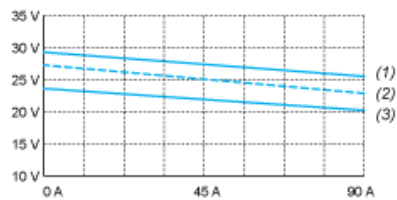

Ugovorna garancija

Garancija	18 meseci
-----------	-----------

Dimensions

Dimensions in mm

a	b	c	G	J	∅
310	310	154	260	130	11

Dimensions in in.

a	b	c	G	J	∅
12.20	12.20	6.06	10.24	5.12	0.43

Internal Wiring Diagram

Load Limits Curve

- (1) Nominal line supply + 10%
- (2) Nominal line supply
- (3) Nominal line supply - 10%