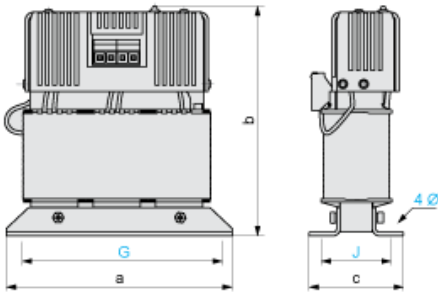

Pakovanje

Unit Type of Package 1	PCE
Number of Units in Package 1	1
Package 1 Height	59,0 cm
Package 1 Width	80,0 cm
Package 1 Length	60,0 cm
Package 1 Weight	29,554 kg
Unit Type of Package 2	S06
Number of Units in Package 2	1
Package 2 Height	75,0 cm
Package 2 Width	60,0 cm
Package 2 Length	80,0 cm
Package 2 Weight	42,554 kg

Ugovorna garancija

Garancija	18 meseci
-----------	-----------

Dimensions

Dimensions in mm

a	b	c	G	J	∅
310	310	154	260	130	11

Dimensions in in.

a	b	c	G	J	∅
12.20	12.20	6.06	10.24	5.12	0.43

Internal Wiring Diagram