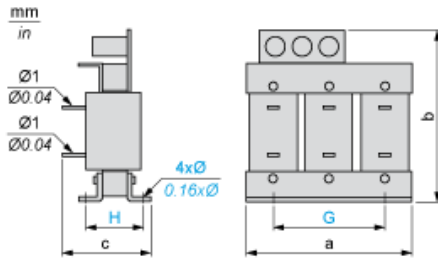

Pakovanje

Unit Type of Package 1	PCE
Number of Units in Package 1	1
Package 1 Height	95,0 cm
Package 1 Width	45,0 cm
Package 1 Length	70,0 cm
Package 1 Weight	224,5 kg
Unit Type of Package 2	P12
Number of Units in Package 2	1
Package 2 Height	116,0 cm
Package 2 Width	80,0 cm
Package 2 Length	120,0 cm
Package 2 Weight	233,0 kg

Ugovorna garancija

Garancija	18 meseci
-----------	-----------

Dimensions

Dimensions in mm

a	b	c	G	H	Ø	Ø1
480	710	370	430	258	13 x 18	14

Dimensions in in.

a	b	c	G	H	Ø	Ø1
18.90	27.95	14.57	16.93	10.16	0.51 x 0.71	0.55