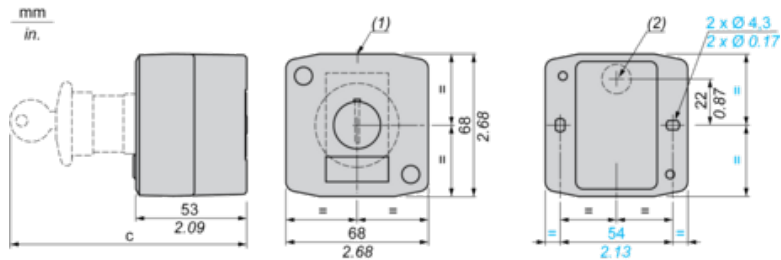

Pakovanje

Unit Type of Package 1	PCE
Number of Units in Package 1	1
Package 1 Height	6,0 cm
Package 1 Width	7,0 cm
Package 1 Length	8,0 cm
Package 1 Weight	121,0 g
Unit Type of Package 2	S03
Number of Units in Package 2	50
Package 2 Height	30,0 cm
Package 2 Width	30,0 cm
Package 2 Length	40,0 cm
Package 2 Weight	6,538 kg

Ugovorna garancija

Garancija	18 meseci
-----------	-----------

Dimensions

(1) 2 knock-outs for Pg 13.5 cable gland, maximum capacity 12 mm/0.47 in.

(2) Knock-out for cable entry, maximum capacity 14 mm/0.55 in.