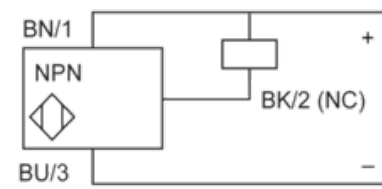

Facing a metal object

$e (3) \geq 25 \text{ mm}/0.98 \text{ in.}$

Mounting

(1) Bending cable: 4 x external cable diameter

Wiring Schemes

NPN

BU : Blue
BN : Brown
BK : Black