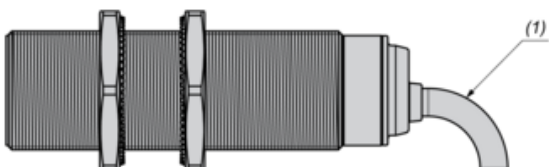

Ugovorna garancija

Garancija	18 months
-----------	-----------

Dimensions

Minimum Mounting Distances

Side by side

$e (1) \geq 16 \text{ mm}/0.63 \text{ in.}$

Face to face

$e (2) \geq 100 \text{ mm}/3.94 \text{ in.}$

Facing a metal object

$e (3) \geq 25 \text{ mm}/0.98 \text{ in.}$

Mounting

(1) Bending cable: 4 x external cable diameter

Wiring Schemes

NPN

BU : Blue
BN : Brown
BK : Black