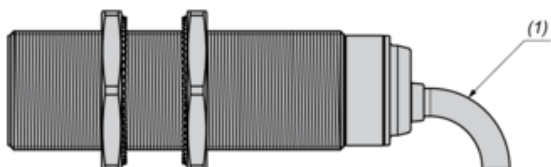

Facing a metal object

$e (3) \geq 25 \text{ mm}/0.98 \text{ in.}$

Mounting

(1) Bending cable: 4 x external cable diameter

Wiring Schemes

PNP

BU : Blue

BN : Brown