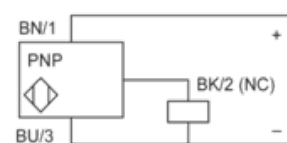

Facing a metal object

$e (3) \geq 25 \text{ mm}/0.98 \text{ in.}$

Mounting

(1) Bending cable: 4 x external cable diameter

Wiring Schemes

PNP

BU : Blue

BN : Brown