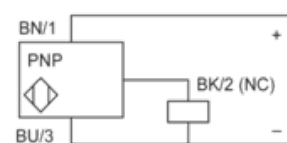

Ugovorna garancija

Garancija	18 meseci
-----------	-----------

Dimensions

Minimum Mounting Distances

Side by side

$e (1) \geq 30 \text{ mm}/1.18 \text{ in.}$

Face to face

$e (2) \geq 180 \text{ mm}/7.09 \text{ in.}$

Facing a metal object

$e (3) \geq 45 \text{ mm}/1.77 \text{ in.}$

Wiring Schemes

PNP

BU : Blue

BN : Brown

BK : Black